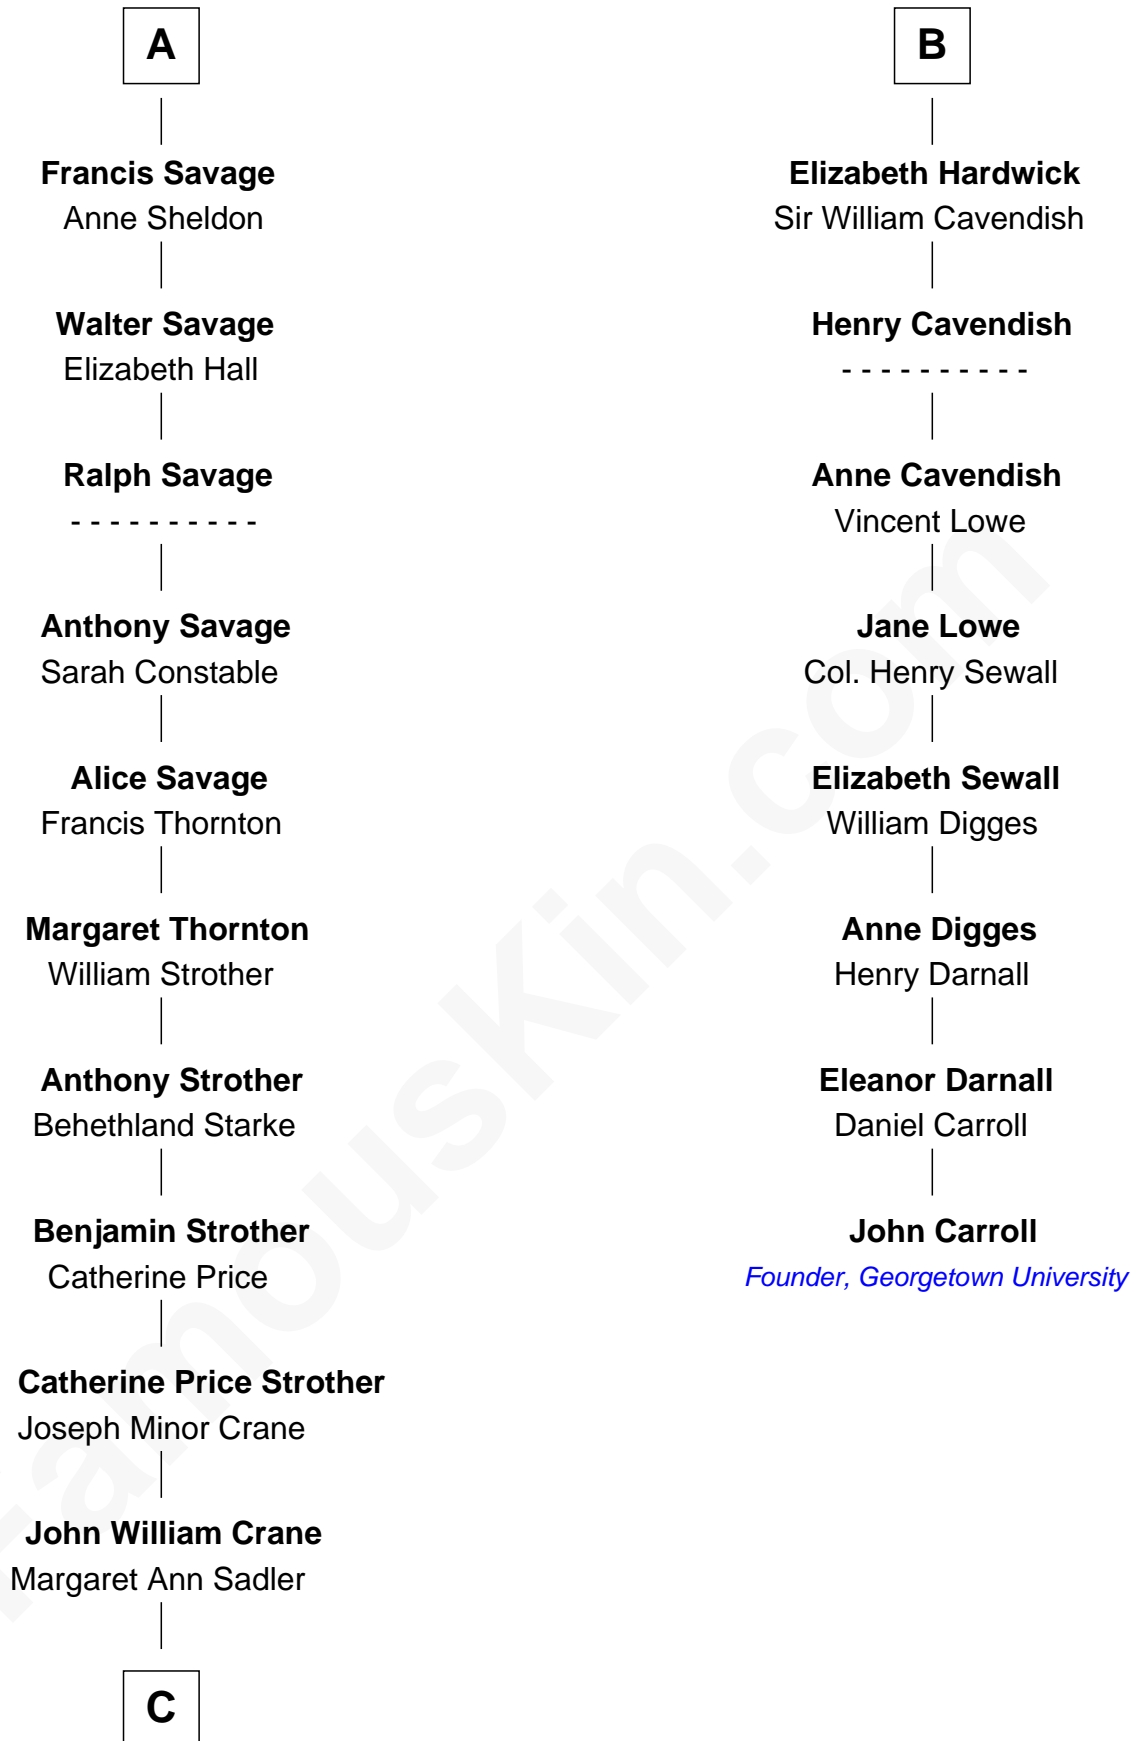

FamousKin.com
Relationship Chart of
Randolph Scott
Movie Actor

14th cousin 5 times removed of
John Carroll
Founder of Georgetown University

Edmund Fitzalan
 Alice de Warenne

Richard Fitzalan
 Eleanor Plantagenet

Sir Richard Fitzalan
 Elizabeth de Bohun

Elizabeth Fitzalan
 Sir Robert Goushill

Joan Goushill
 Sir Thomas Stanley

Katherine Stanley
 Sir John Savage

Sir Christopher Savage
 Anne Stanley

Sir Christopher Savage
 Anne Lygon

A

Mary Fitzalan
 John le Strange

Ankaret le Strange
 Sir Richard Talbot

Mary Talbot
 Sir Thomas Greene

Sir Thomas Greene
 Marine Bellers

Anne Greene
 Sir Thomas Pinchbeck

Elizabeth Pinchbeck
 John Hardwick

John Hardwick
 Elizabeth Leeke

B

C

—
Joseph Minor Crane

Lavinia Lionberger

—
Lucy Lionberger Crane

George Grant Scott

—
Randolph Scott

Movie Actor