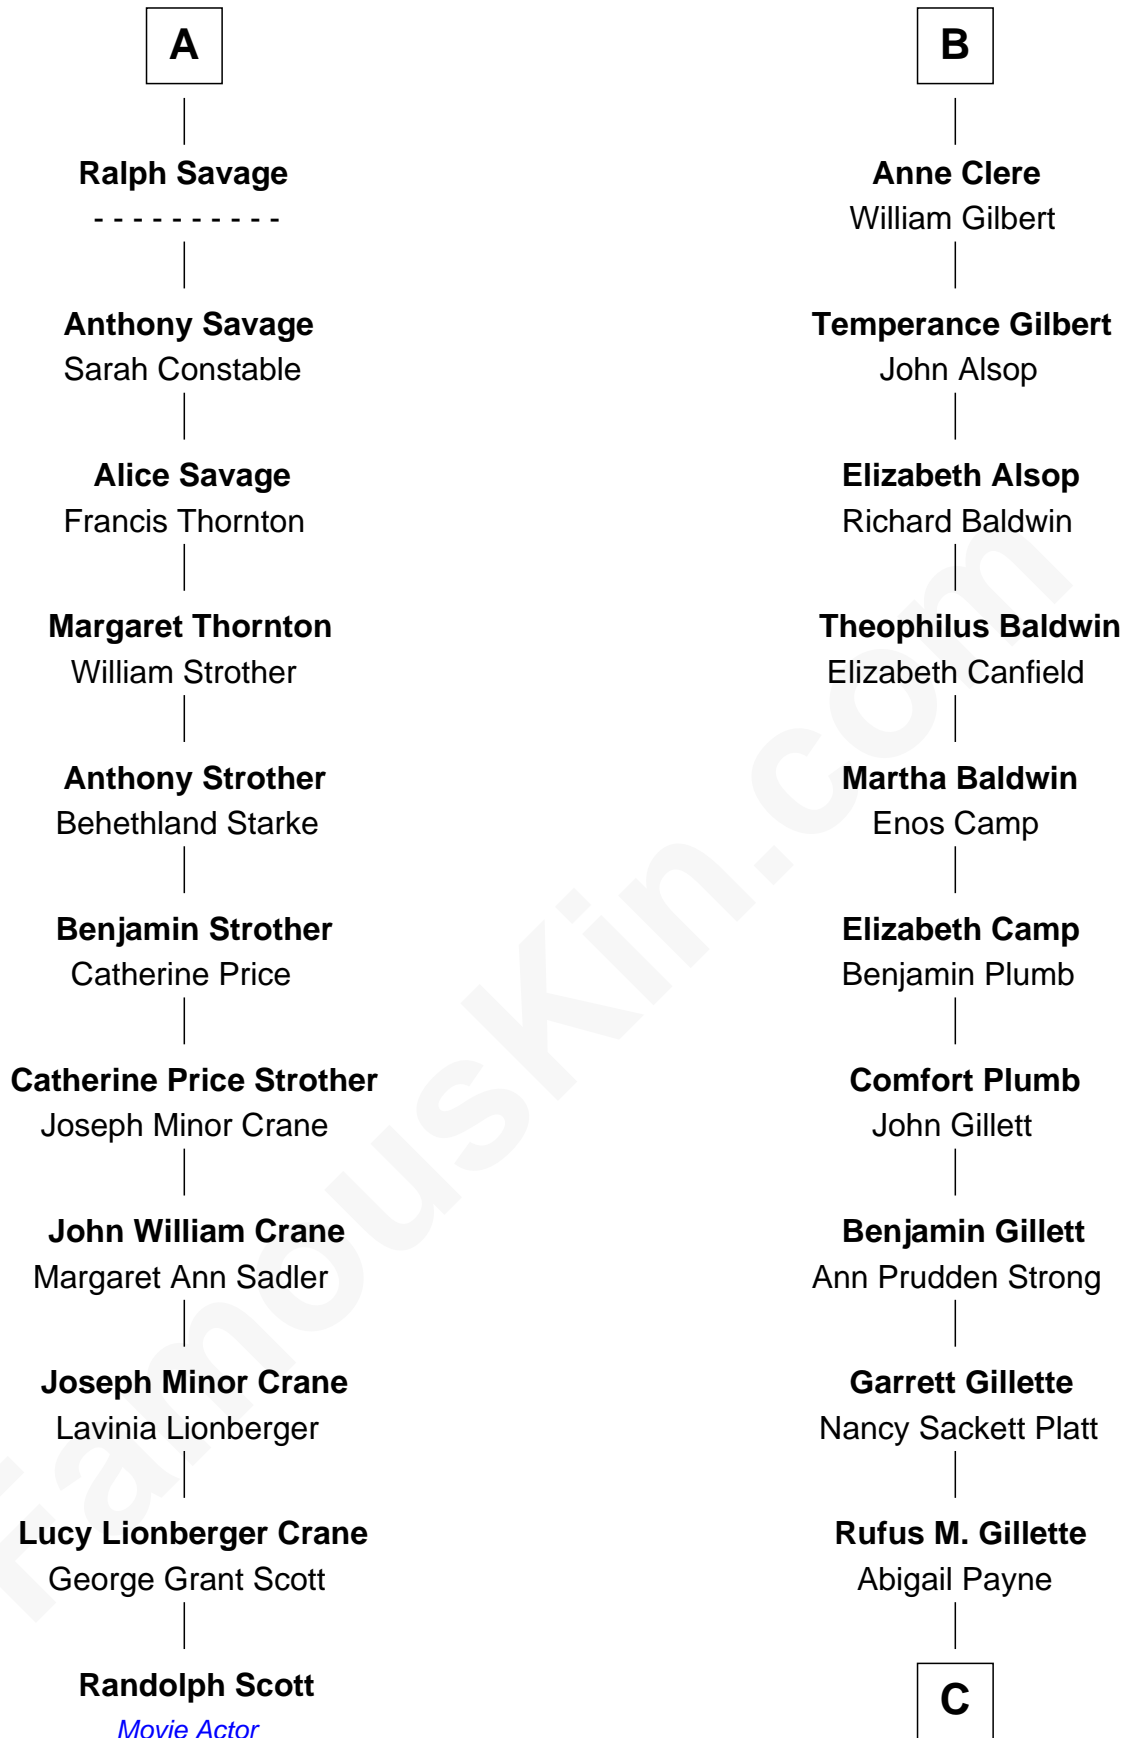

FamousKin.com
Relationship Chart of
Randolph Scott
Movie Actor

17th cousin 3 times removed of
Treat Williams
TV & Movie Actor

Sir Richard Fitzalan
 Elizabeth de Bohun

Elizabeth Fitzalan
 Sir Robert Goushill

Joan Goushill
 Sir Thomas Stanley

Katherine Stanley
 Sir John Savage

Sir Christopher Savage
 Anne Stanley

Sir Christopher Savage
 Anne Lygon

Francis Savage
 Anne Sheldon

Walter Savage
 Elizabeth Hall

A

Joan Fitzalan
 Sir William Beauchamp

Joan Beauchamp
 James Butler

Sir Thomas Butler
 Anne Hankeford

Margaret Butler
 Sir William Boleyn

Alice Boleyn
 Sir Robert Clere

Sir John Clere
 Anne Tyrrell

Sir Edmund Clere
 Frances Fulmerston

B

C