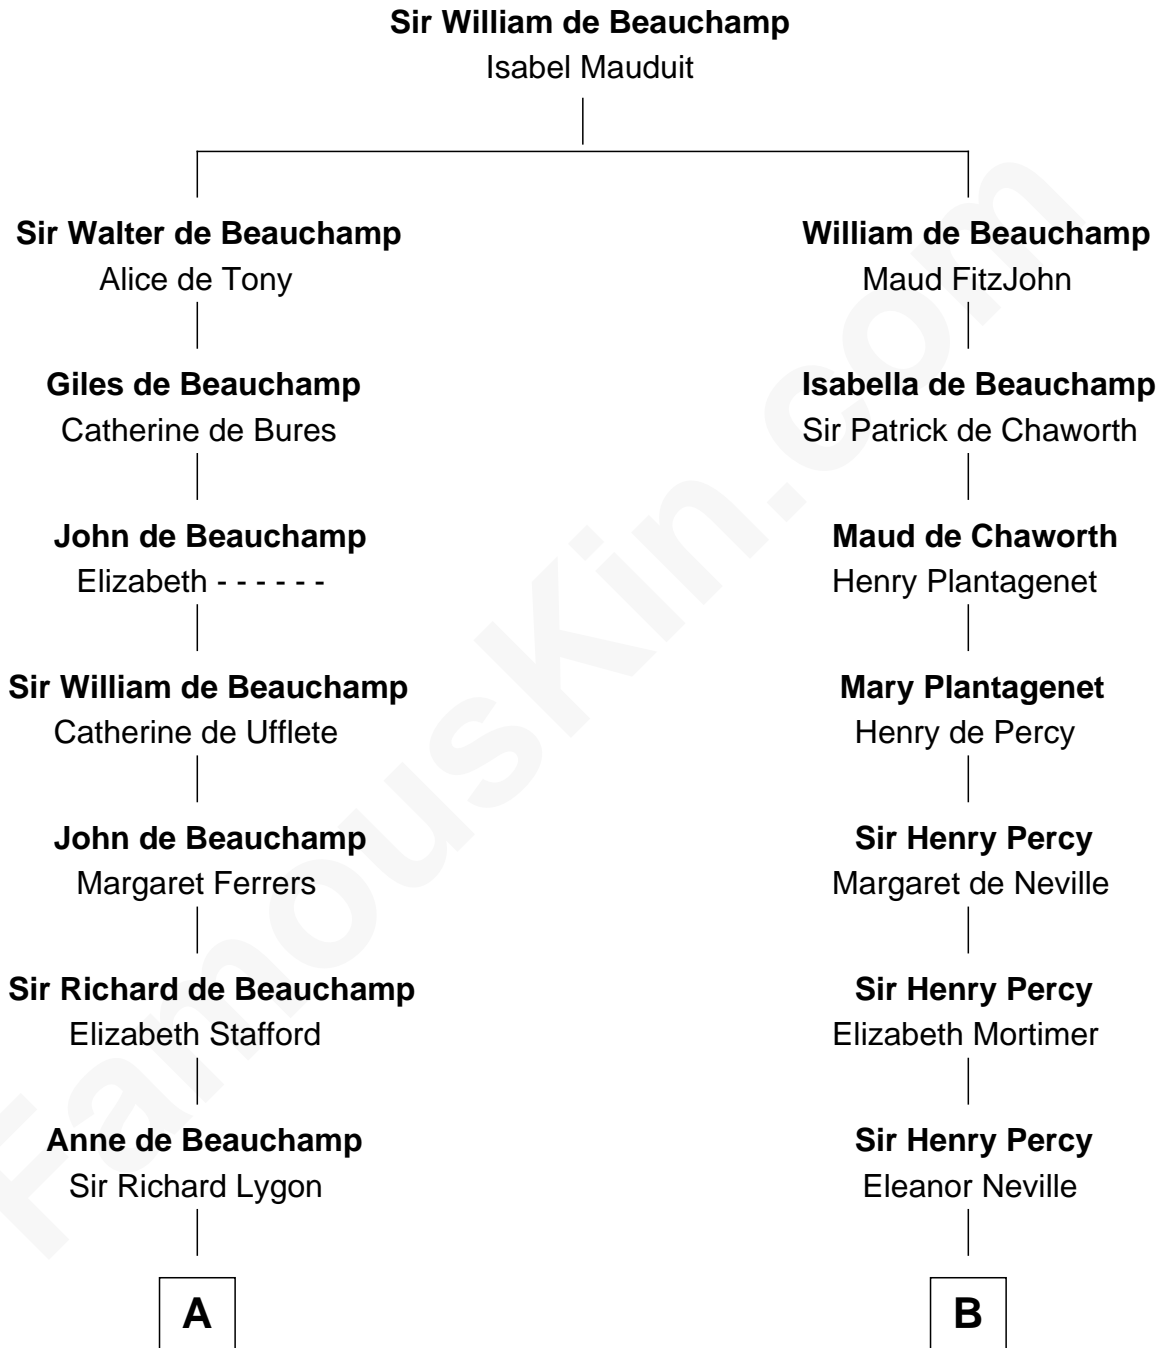

FamousKin.com
Relationship Chart of
Randolph Scott
Movie Actor

20th cousin 1 time removed of
Lewis Carroll
Author of Alice in Wonderland

C

Catherine Price Strother

Joseph Minor Crane

John William Crane

Margaret Ann Sadler

Joseph Minor Crane

Lavinia Lionberger

Lucy Lionberger Crane

George Grant Scott

Randolph Scott

Movie Actor

D

Henry Lutwidge