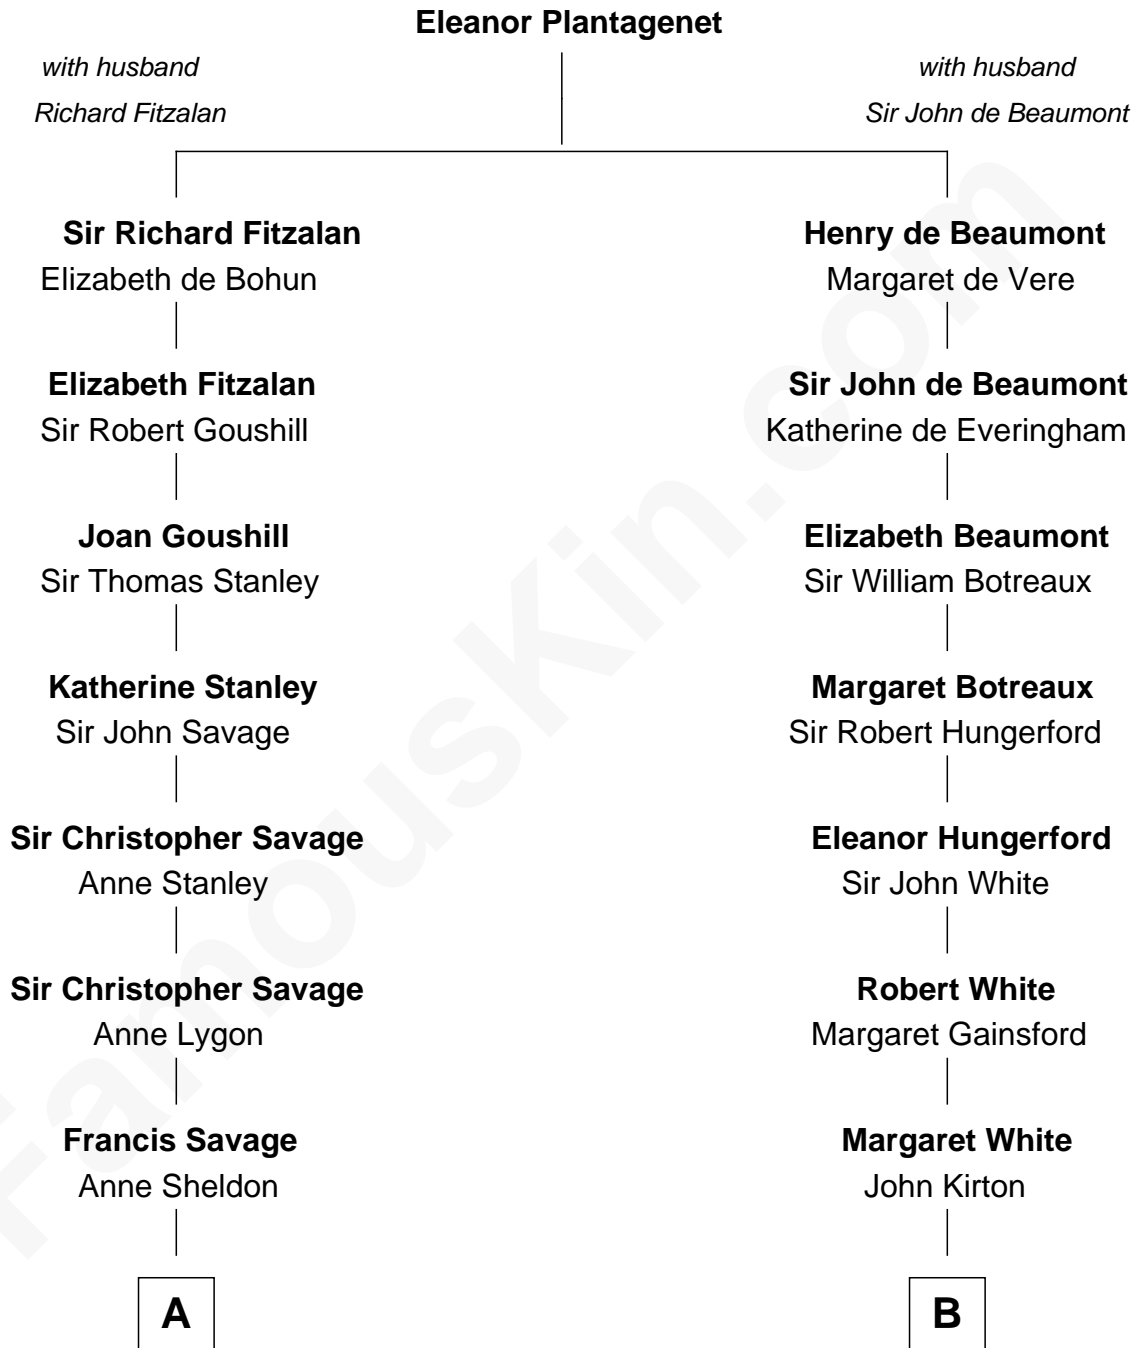

FamousKin.com
Relationship Chart of
Randolph Scott
Movie Actor

17th cousin 1 time removed of
Guillermo Billinghurst
31st President of Peru

C

—
Lucy Lionberger Crane

George Grant Scott

—
Randolph Scott

Movie Actor

FamousKin.com