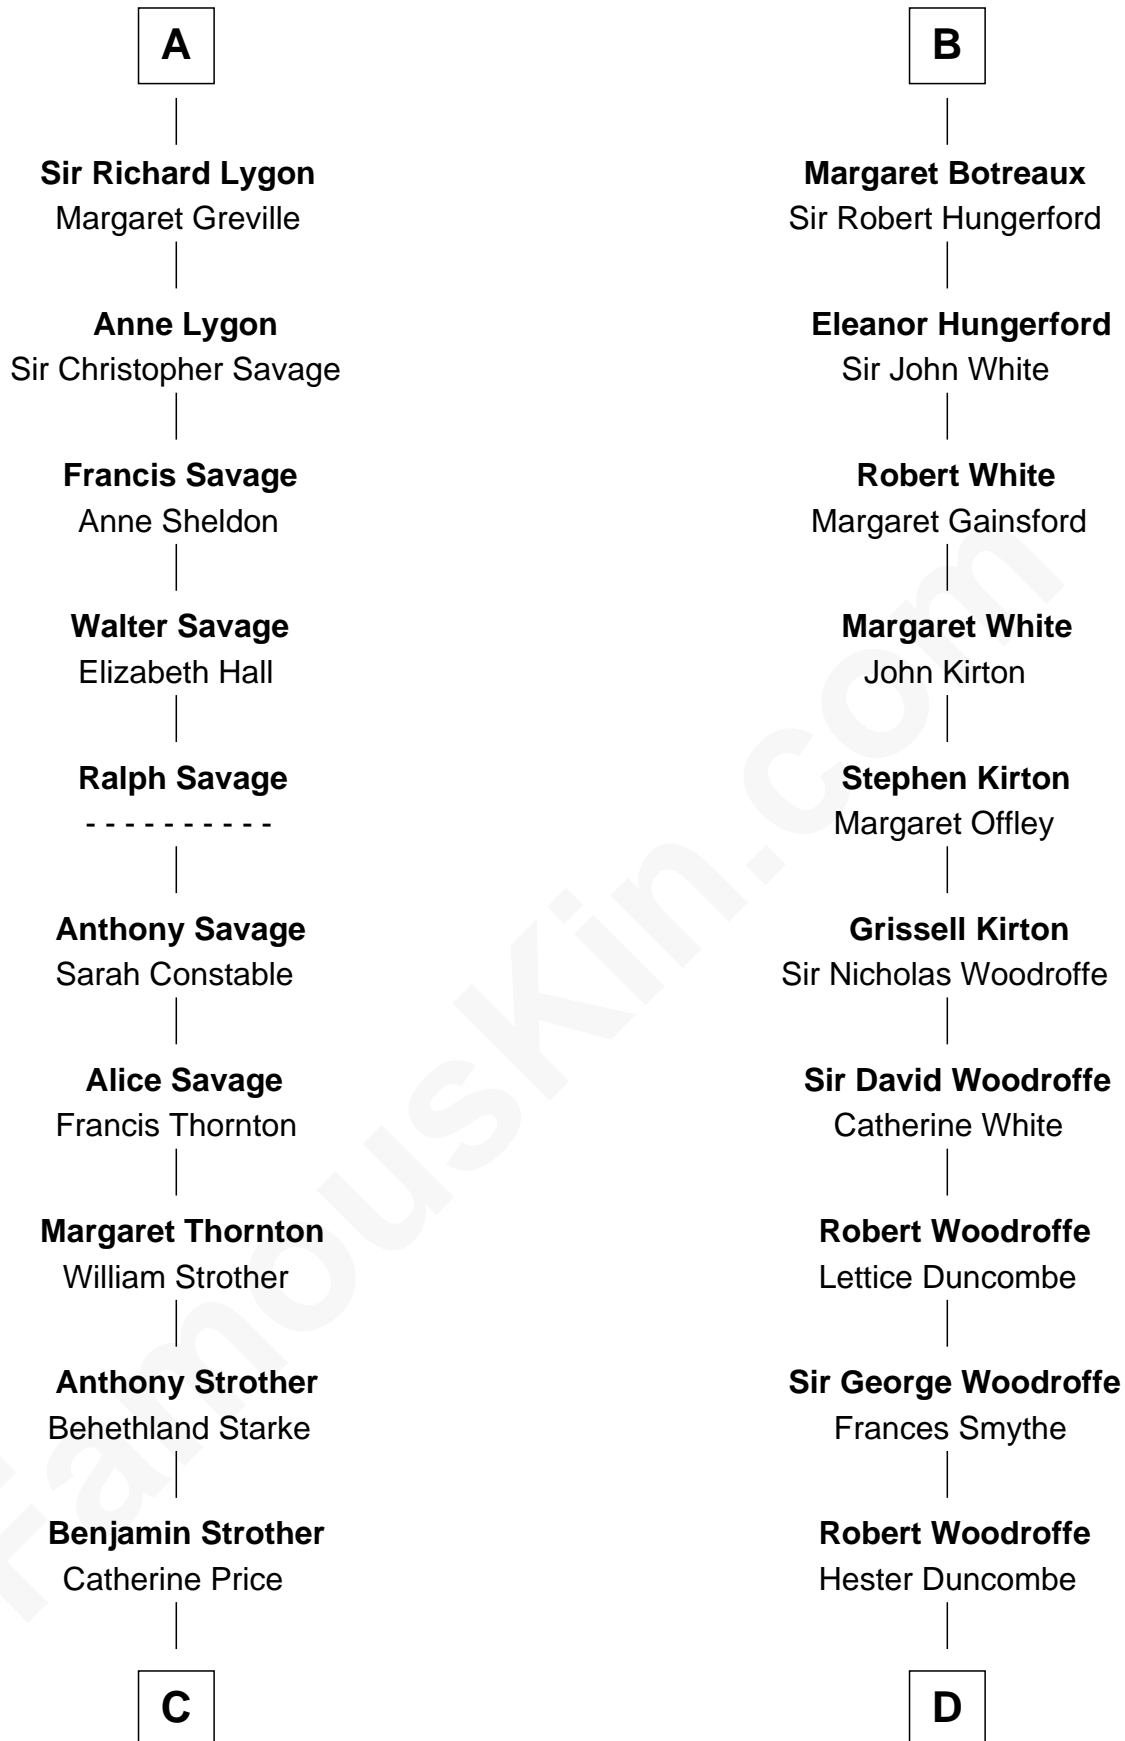

FamousKin.com Relationship Chart of

Randolph Scott

Movie Actor

21st cousin of

Guillermo Billinghurst

31st President of Peru

Sir William de Beauchamp

Isabel Mauduit

Margaret de Vere

Sir John de Beaumont

Katherine de Everingham

Elizabeth Beaumont

Sir William Botreaux

B

C

Catherine Price Strother

Joseph Minor Crane

John William Crane

Margaret Ann Sadler

Joseph Minor Crane

Lavinia Lionberger

Lucy Lionberger Crane

George Grant Scott

Randolph Scott