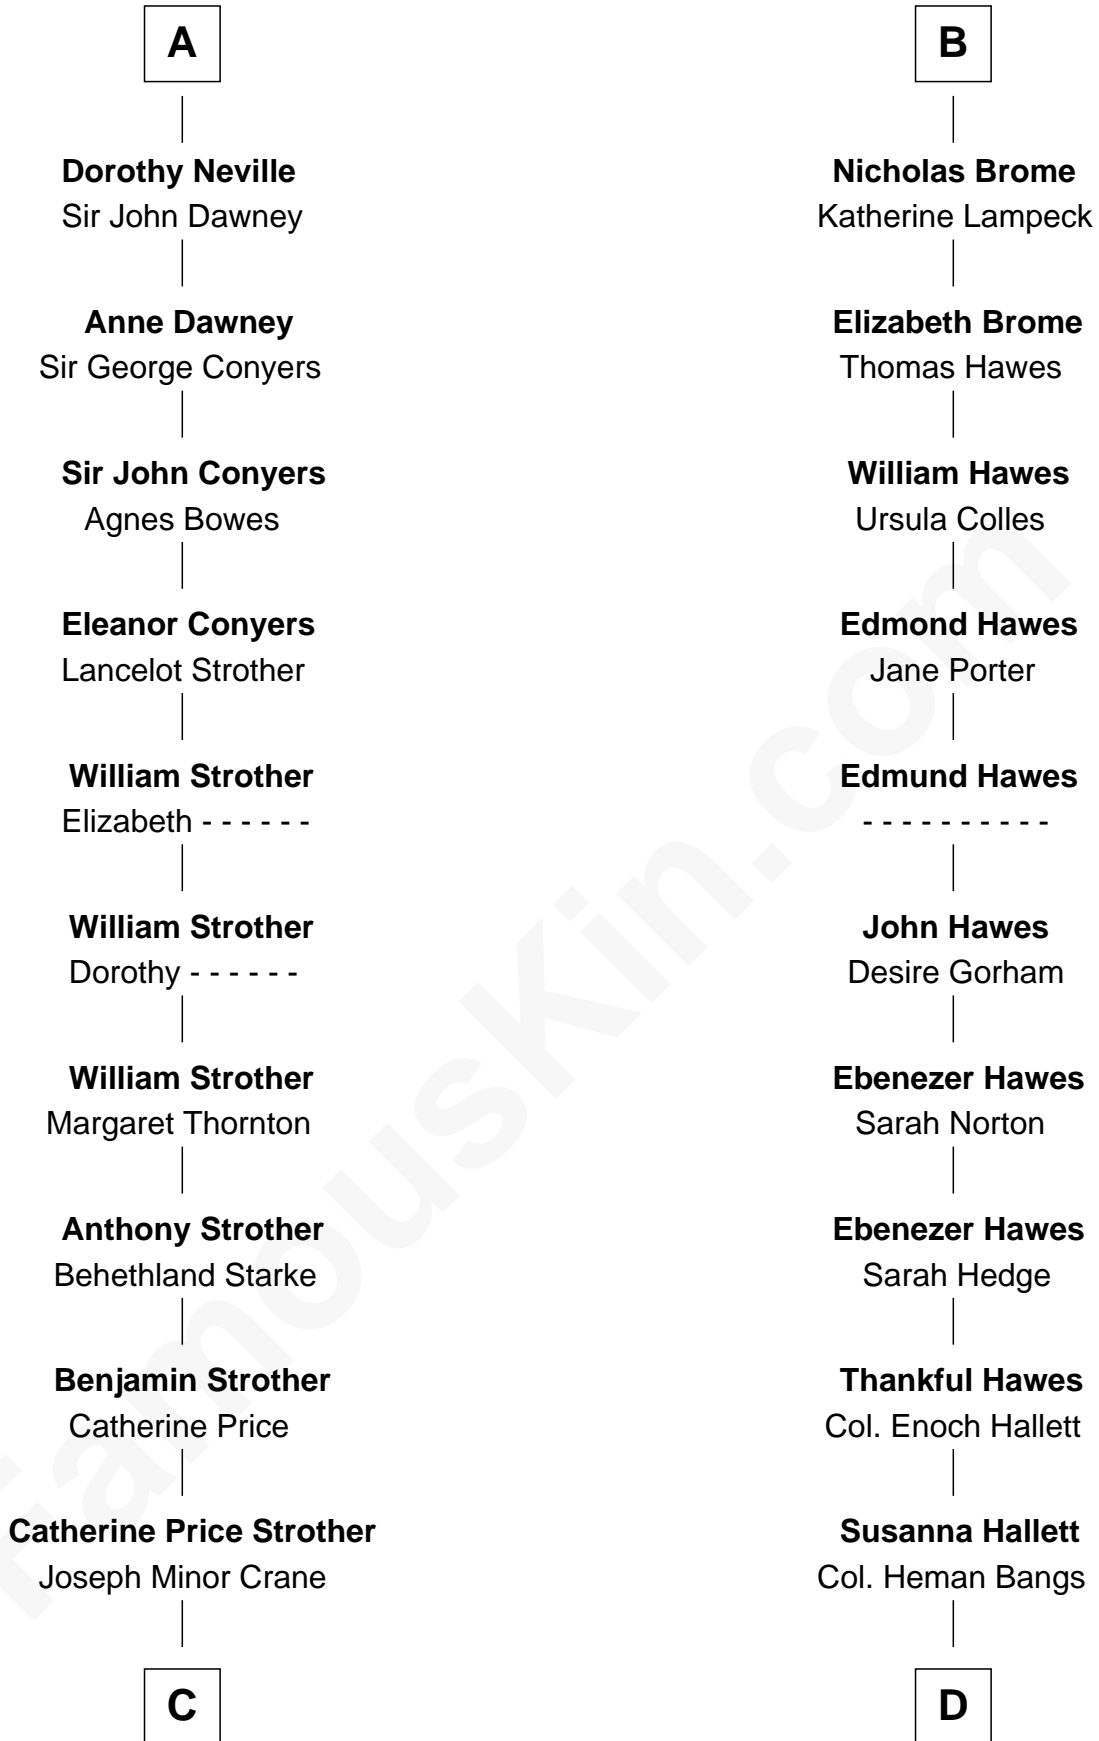

# FamousKin.com Relationship Chart of

**Randolph Scott**

*Movie Actor*

19th cousin 1 time removed of

**Eugene Foss**

*45th Governor of Massachusetts*

**Sir James de Audley**

Ela Longespee

Katherine Giffard

**Sir Nicholas Audley**

Joan Martin

**Alice de Audley**

Sir Hugh de Meynell

**Isabel de Meynell**

Sir Thomas de Shirley

**Sir Hugh Shirley**

Beatrice Brewes

**Sir Ralph Shirley**

Joan Basset

**Beatrice Shirley**

John Brome

**B**

**C**

**John William Crane**  
Margaret Ann Sadler

**Joseph Minor Crane**  
Lavinia Lionberger

**Lucy Lionberger Crane**  
George Grant Scott

**Randolph Scott**  
*Movie Actor*

**D**

**Amanda Bangs**  
Samuel Bartlett Foss

**George Edmund Foss**  
Marcia Cordelia Noble