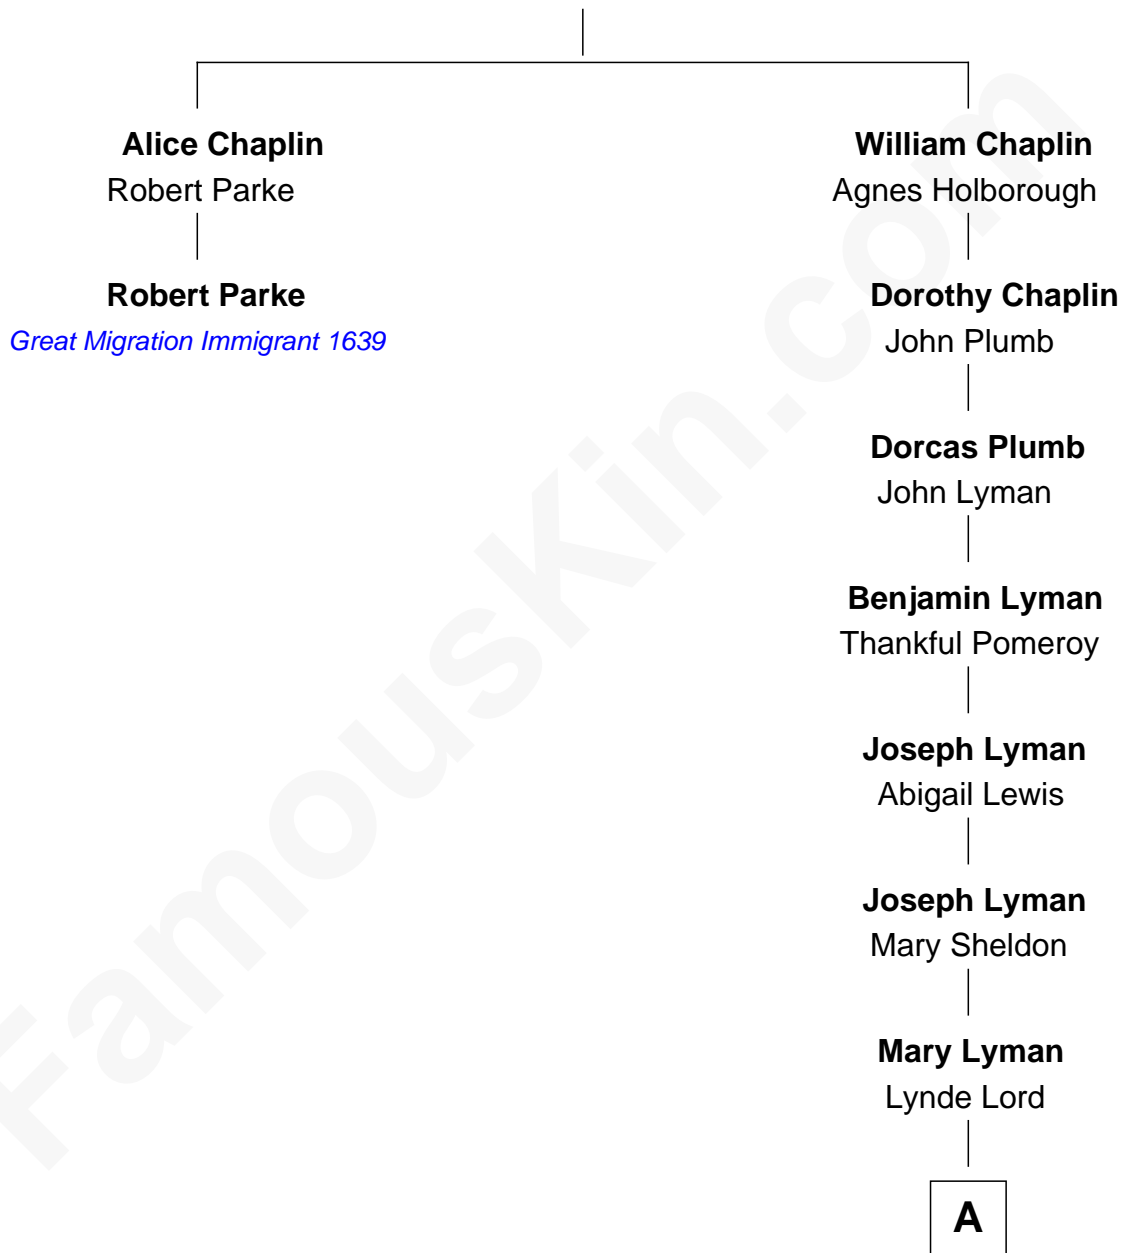

FamousKin.com Relationship Chart of

Robert Parke

(c1580 - 1664/5) Great Migration Immigrant 1639

1st cousin 8 times removed of

J.P. Morgan

American Banker and Art Collector

William Chaplin

A

|
Mary Sheldon Lord

John Pierpont

|
Juliet Pierpont

Junius Spencer Morgan

|
J.P. Morgan

American Banker and Art Collector

FamousKin.com