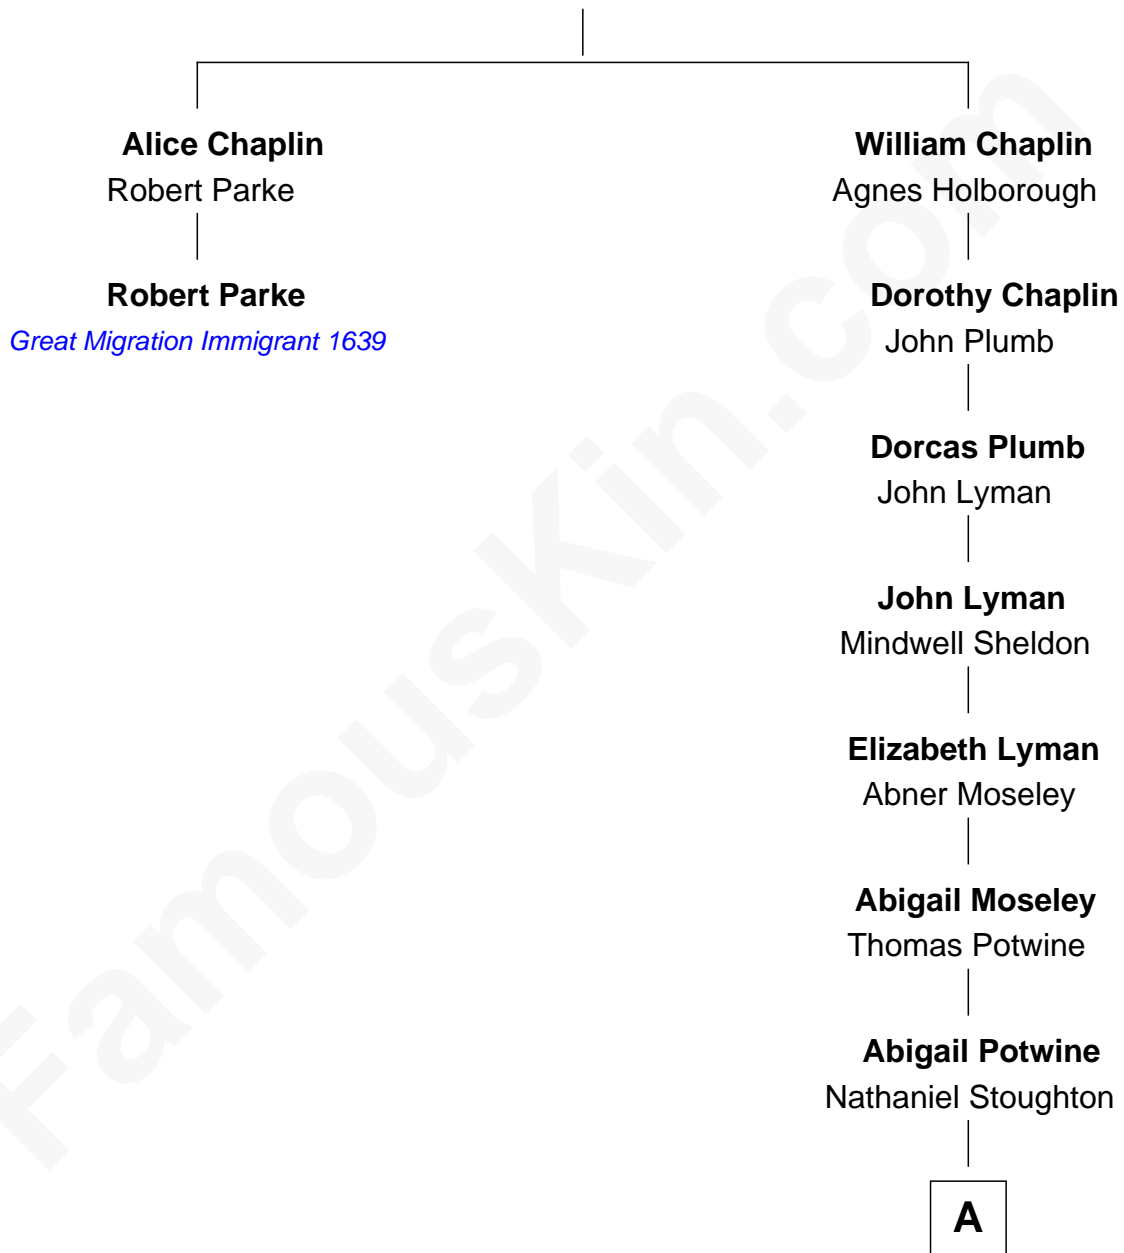

FamousKin.com

Relationship Chart of

Robert Parke

(c1580 - 1664/5) Great Migration Immigrant 1639

1st cousin 10 times removed of

Dr. Benjamin Spock

American Pediatrician and Author on Child Care

William Chaplin

A

Thomas Potwine Stoughton

Susan Bradley

Henry Evander Stoughton

Laura E. Clark

Charles Bradley Stoughton

Ada Ripley Hooper

Mildred Louise Stoughton