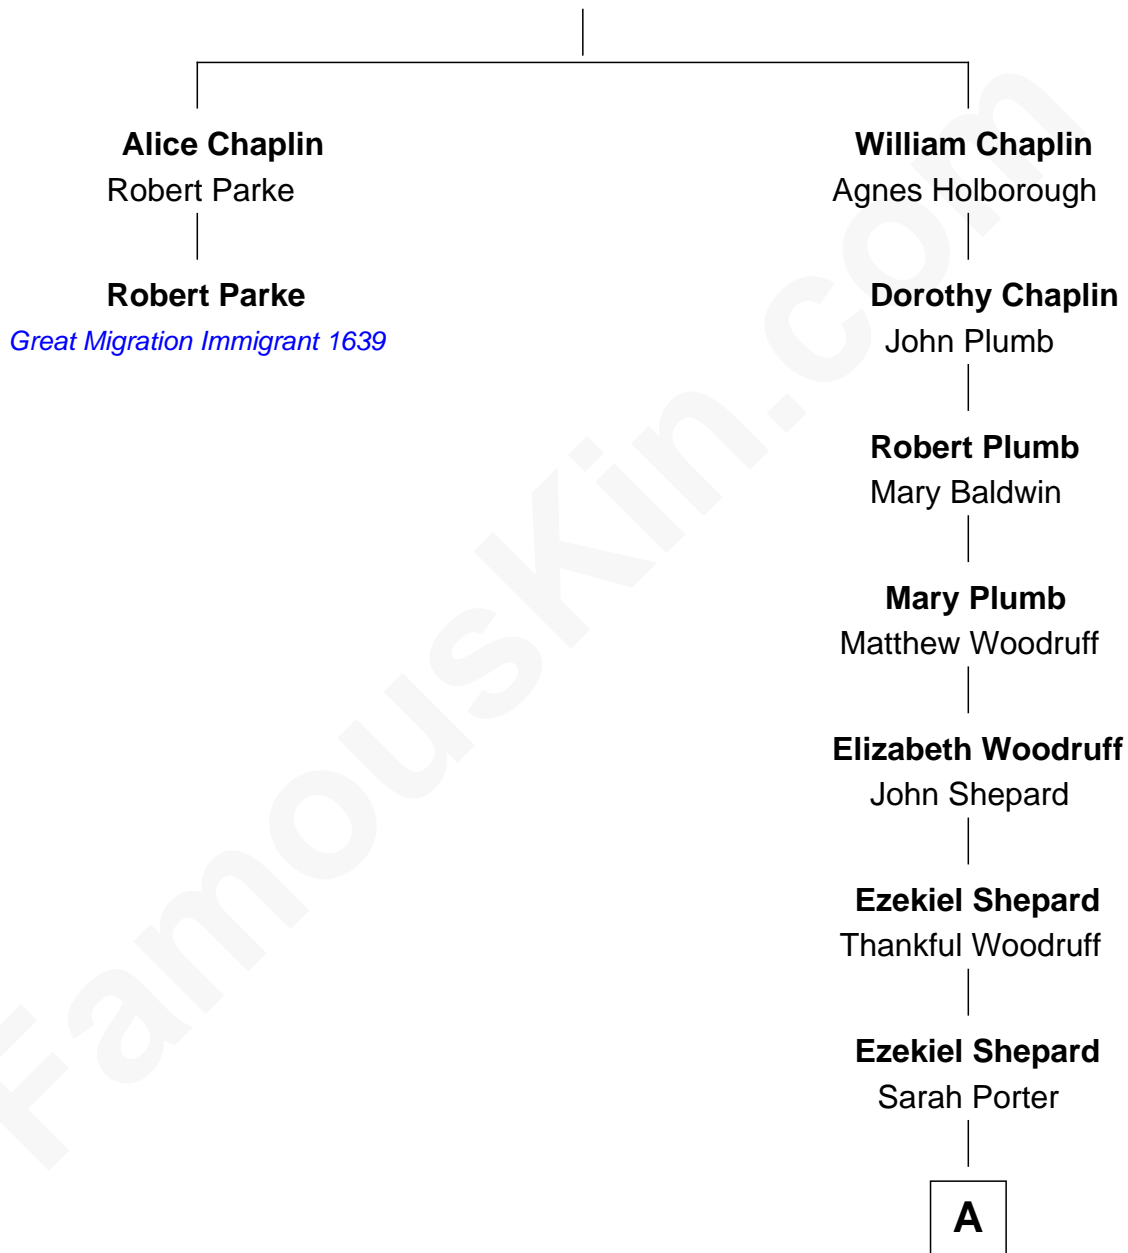

**FamousKin.com**  
**Relationship Chart of**  
**Robert Parke**

*(c1580 - 1664/5) Great Migration Immigrant 1639*

**1st cousin 9 times removed of**

**Gilbert Clifford Noble**

*Co-Founder of Barnes & Noble*

**William Chaplin**

**A**

—  
**Jared Shepard**

Esther Noble

—  
**Julia Shepard**

Thomas Loomis

—  
**Andelucia Loomis**

James Noble