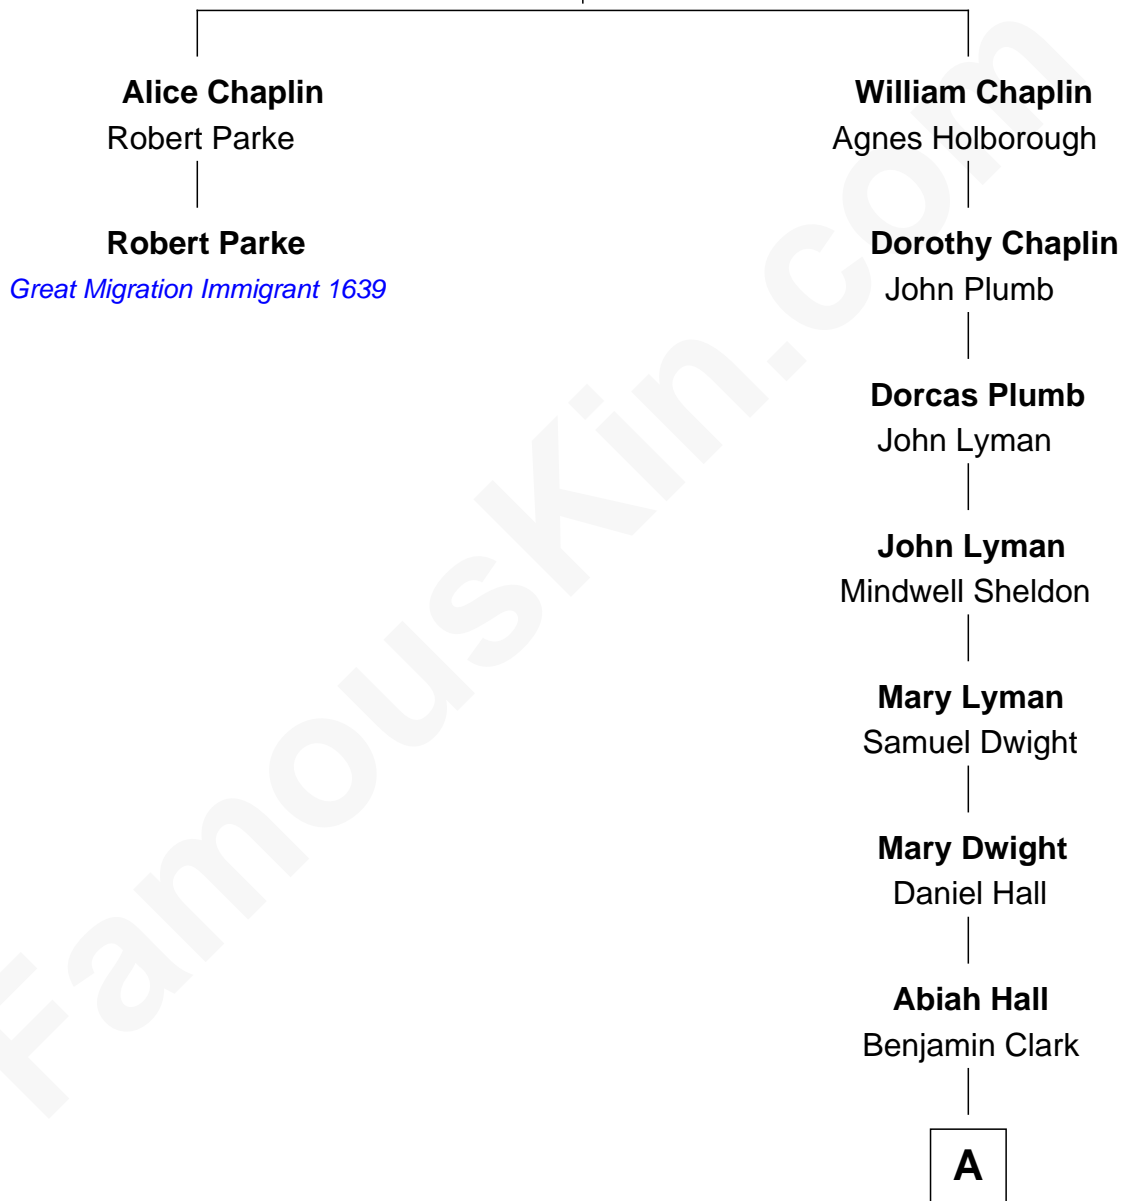

FamousKin.com

Relationship Chart of

Robert Parke

(c1580 - 1664/5) Great Migration Immigrant 1639

1st cousin 12 times removed of

Bob Taft

67th Governor of Ohio

William Chaplin

A

Phebe Clark
Nathaniel Bowers

William Bowers
Almira Bailey

Samuel Dwight Bowers
Martha Wheaton Dowd

Lloyd Wheaton Bowers
Louise Bennett Wilson

Martha Wheaton Bowers
Robert Alphonso Taft

Robert Alphonso Taft
Blanca Duncan Noël

Bob Taft

67th Governor of Ohio