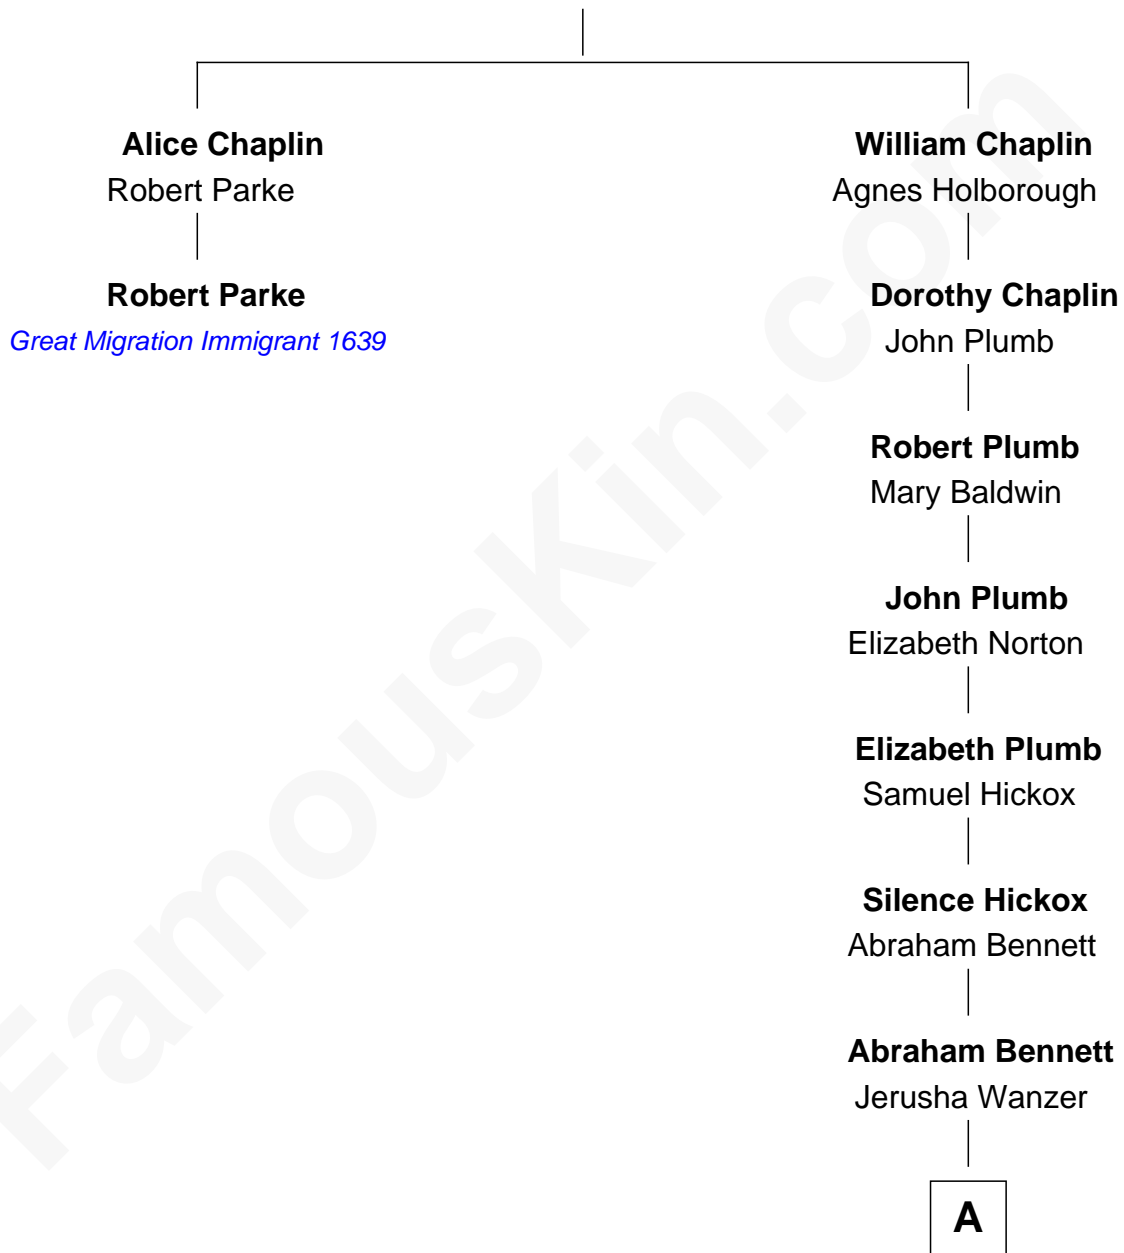

FamousKin.com Relationship Chart of

Robert Parke

(c1580 - 1664/5) Great Migration Immigrant 1639

1st cousin 12 times removed of

Drew Brees

NFL Quarterback

William Chaplin

A

Deborah Bennett

Elias Brees

Solomon Moore Brees

Kezia L. Carpenter

Abram Bennett Brees

Harriet Wilson

Perry Samuel Brees

Maude May Doyle