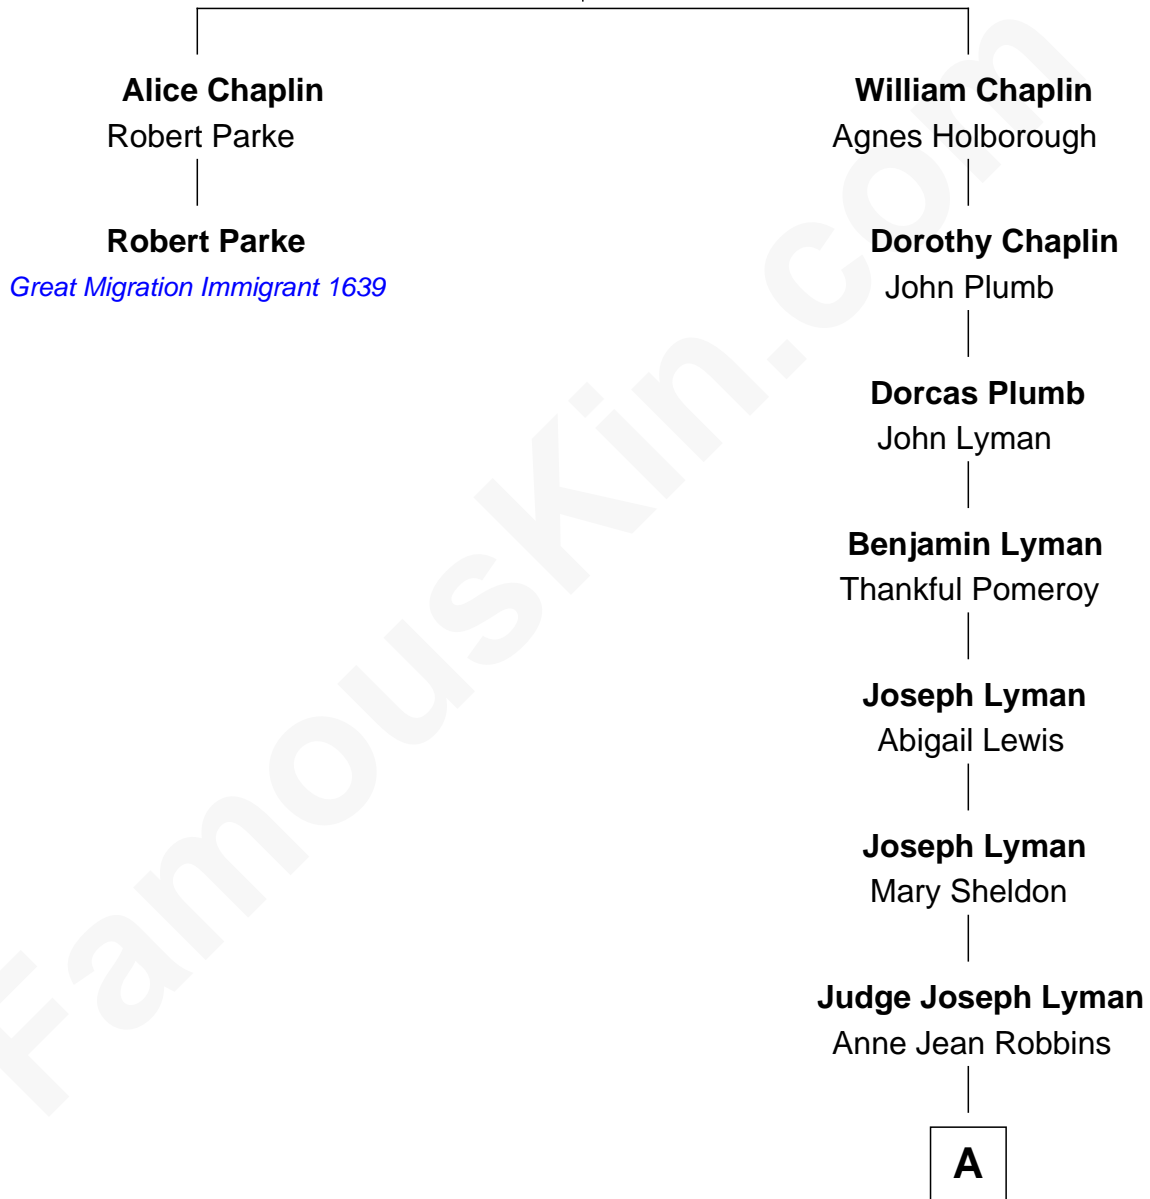

FamousKin.com
Relationship Chart of
Robert Parke

(c1580 - 1664/5) Great Migration Immigrant 1639

1st cousin 8 times removed of

Franklin D. Roosevelt
32nd U.S. President

William Chaplin

A

Catharine Robbins Lyman

Warren Delano

Sara Delano

James Roosevelt

Franklin D. Roosevelt

32nd U.S. President

FamousKin.com