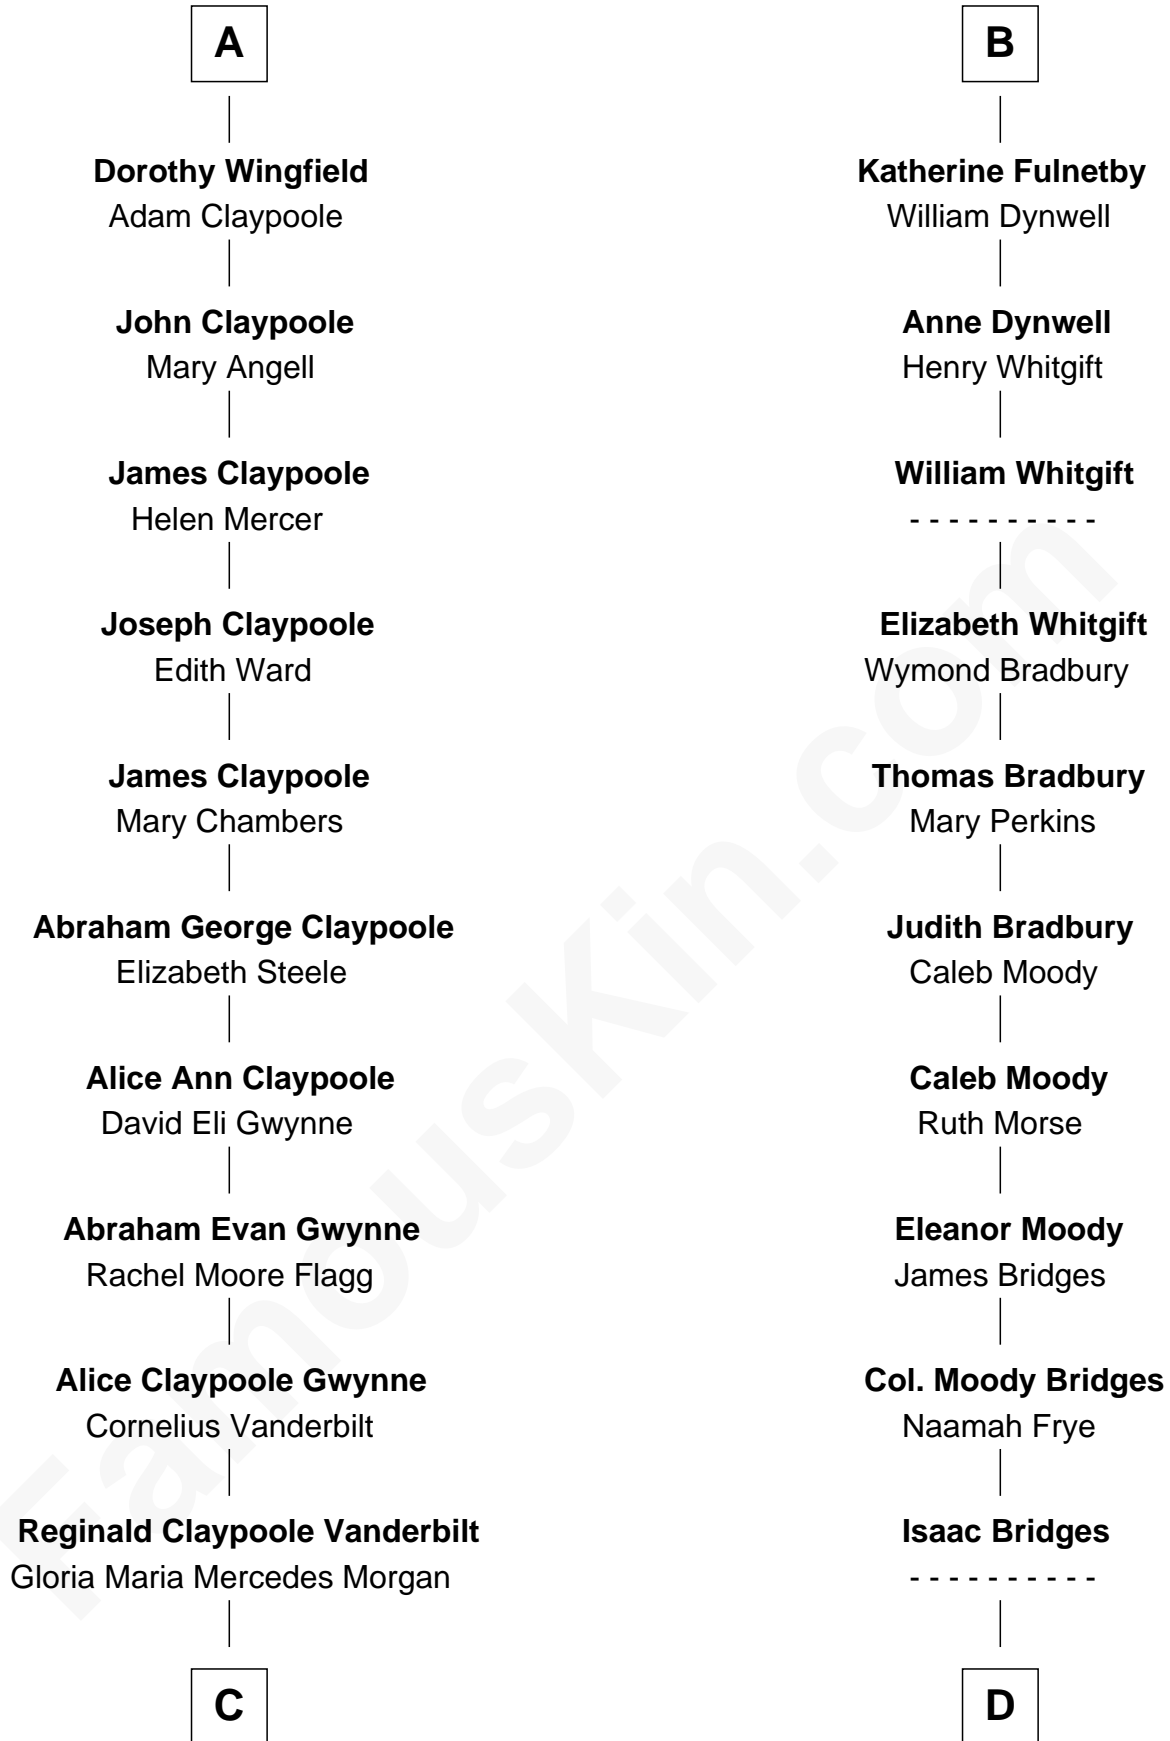

**FamousKin.com**  
**Relationship Chart of**  
**Anderson Cooper**  
*Television Journalist*

**18th cousin 3 times removed of**  
**Owen Brewster**  
*54th Governor of Maine*

**Bartholomew de Badlesmere**  
 Margaret de Clare

**Sir Henry Wingfield**

Elizabeth Rookes

**Robert Wingfield**

Margery Quarles

**Robert Wingfield**

Elizabeth Cecil

**A**

**Margery de Badlesmere**

Sir William de Ros

**Maud de Roos**

John de Welles

**John de Welles**

Eleanor de Mowbray

**Eudo de Welles**

Maud de Greystoke

**Sir Lionel de Welles**

Joan de Waterton

**Margaret de Welles**

Sir Thomas Dymoke

**Jane Dymoke**

John Fulnetby

**B**

**C**

**Gloria Laura Morgan Vanderbilt**