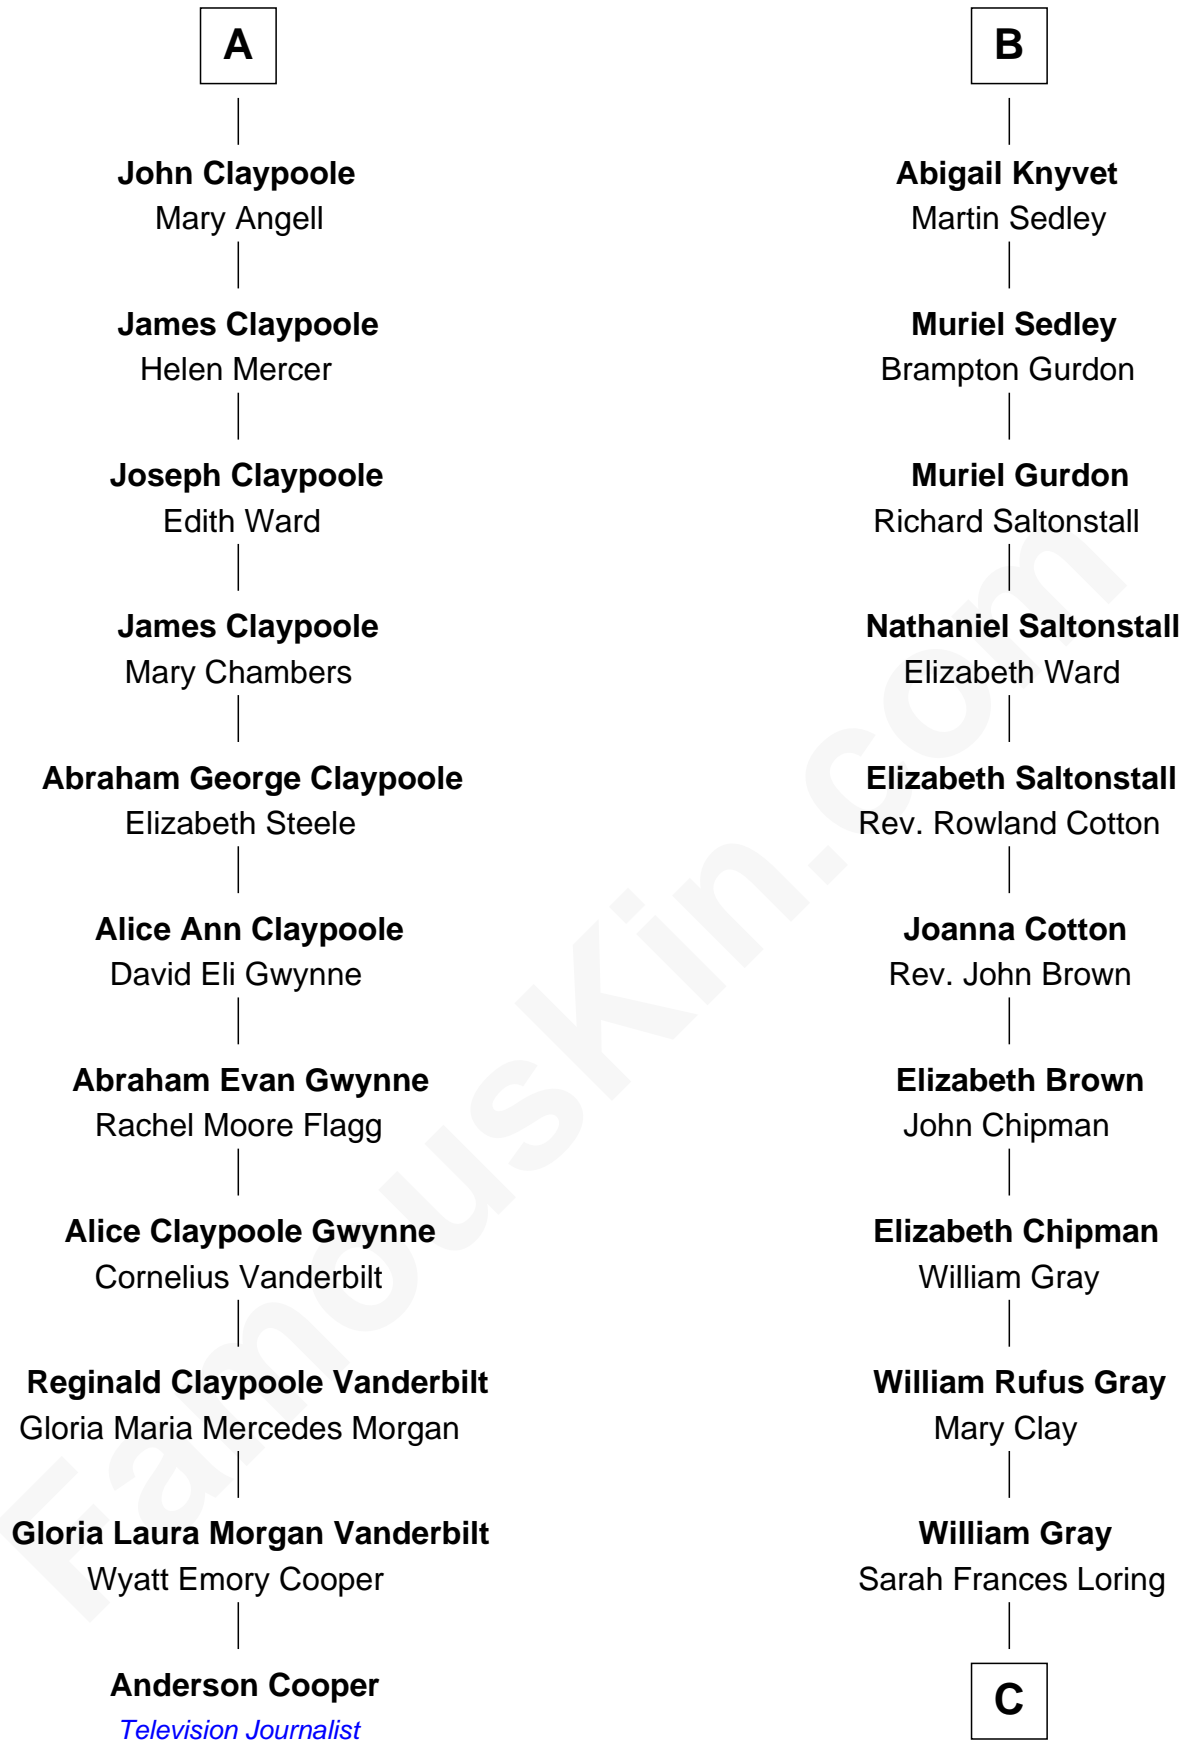

**FamousKin.com**  
**Relationship Chart of**  
**Anderson Cooper**  
*Television Journalist*

17th cousin 3 times removed of

**Story Musgrave**  
*NASA Astronaut*

**Sir William de Bohun**  
 Elizabeth de Badlesmere

**C**

**Edward Gray**  
Elizabeth Gray Story

**Marguerite Gray**  
John Butler Swann

**Marguerite Swann**  
Percy Musgrave

**Story Musgrave**  
*NASA Astronaut*

FamousKin.com