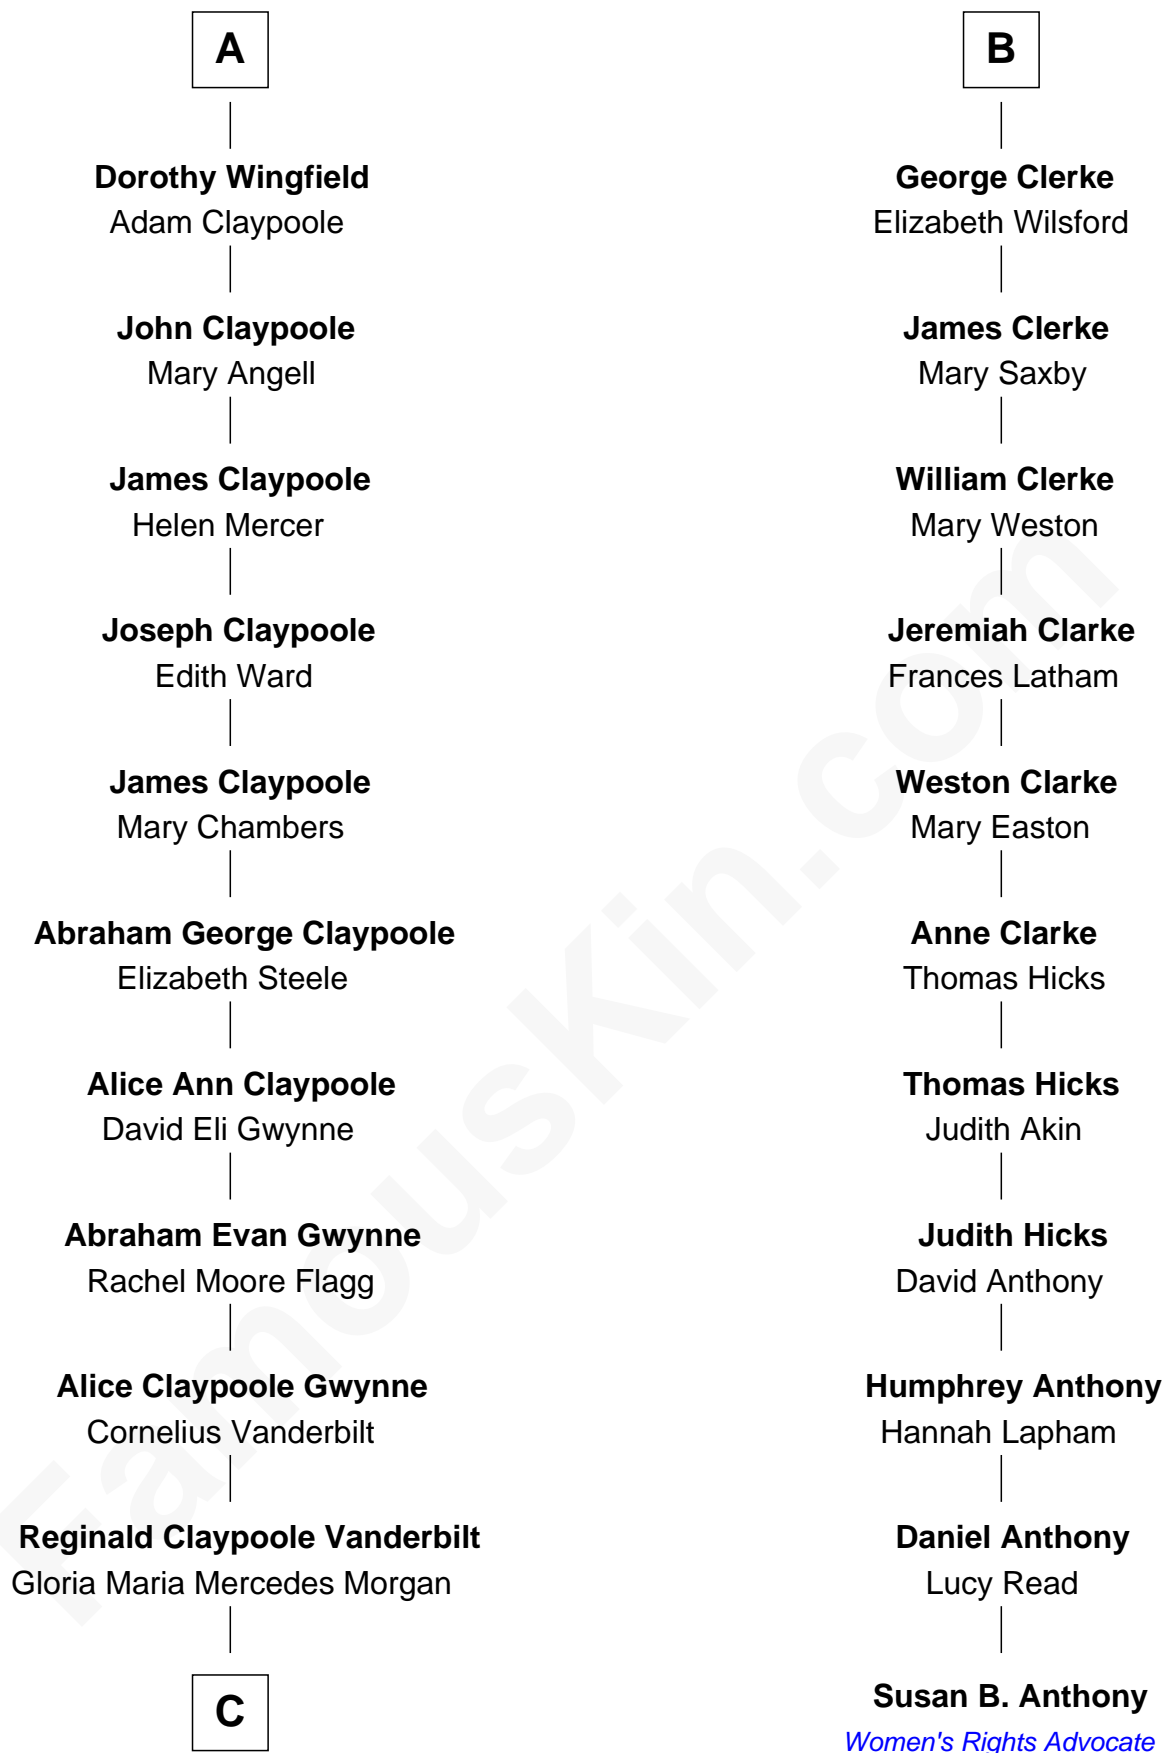

# FamousKin.com Relationship Chart of

**Anderson Cooper**

*Television Journalist*

17th cousin 1 time removed of

**Susan B. Anthony**

*Women's Rights Advocate*

**Bartholomew de Badlesmere**

Margaret de Clare

**Sir Henry Wingfield**

Elizabeth Rookes

**Robert Wingfield**

Margery Quarles

**Robert Wingfield**

Elizabeth Cecil

**A**

**Margery de Badlesmere**

Sir William de Ros

**Maud de Roos**

John de Welles

**Margery de Welles**

Stephen le Scrope

**Maude le Scrope**

Sir Baldwin Freville

**Elizabeth Freville**

Sir Thomas Ferrers

**Sir Henry Ferrers**

Margaret Heckstall

**Elizabeth Ferrers**

James Clerke

**B**

**Gloria Laura Morgan Vanderbilt**

Wyatt Emory Cooper