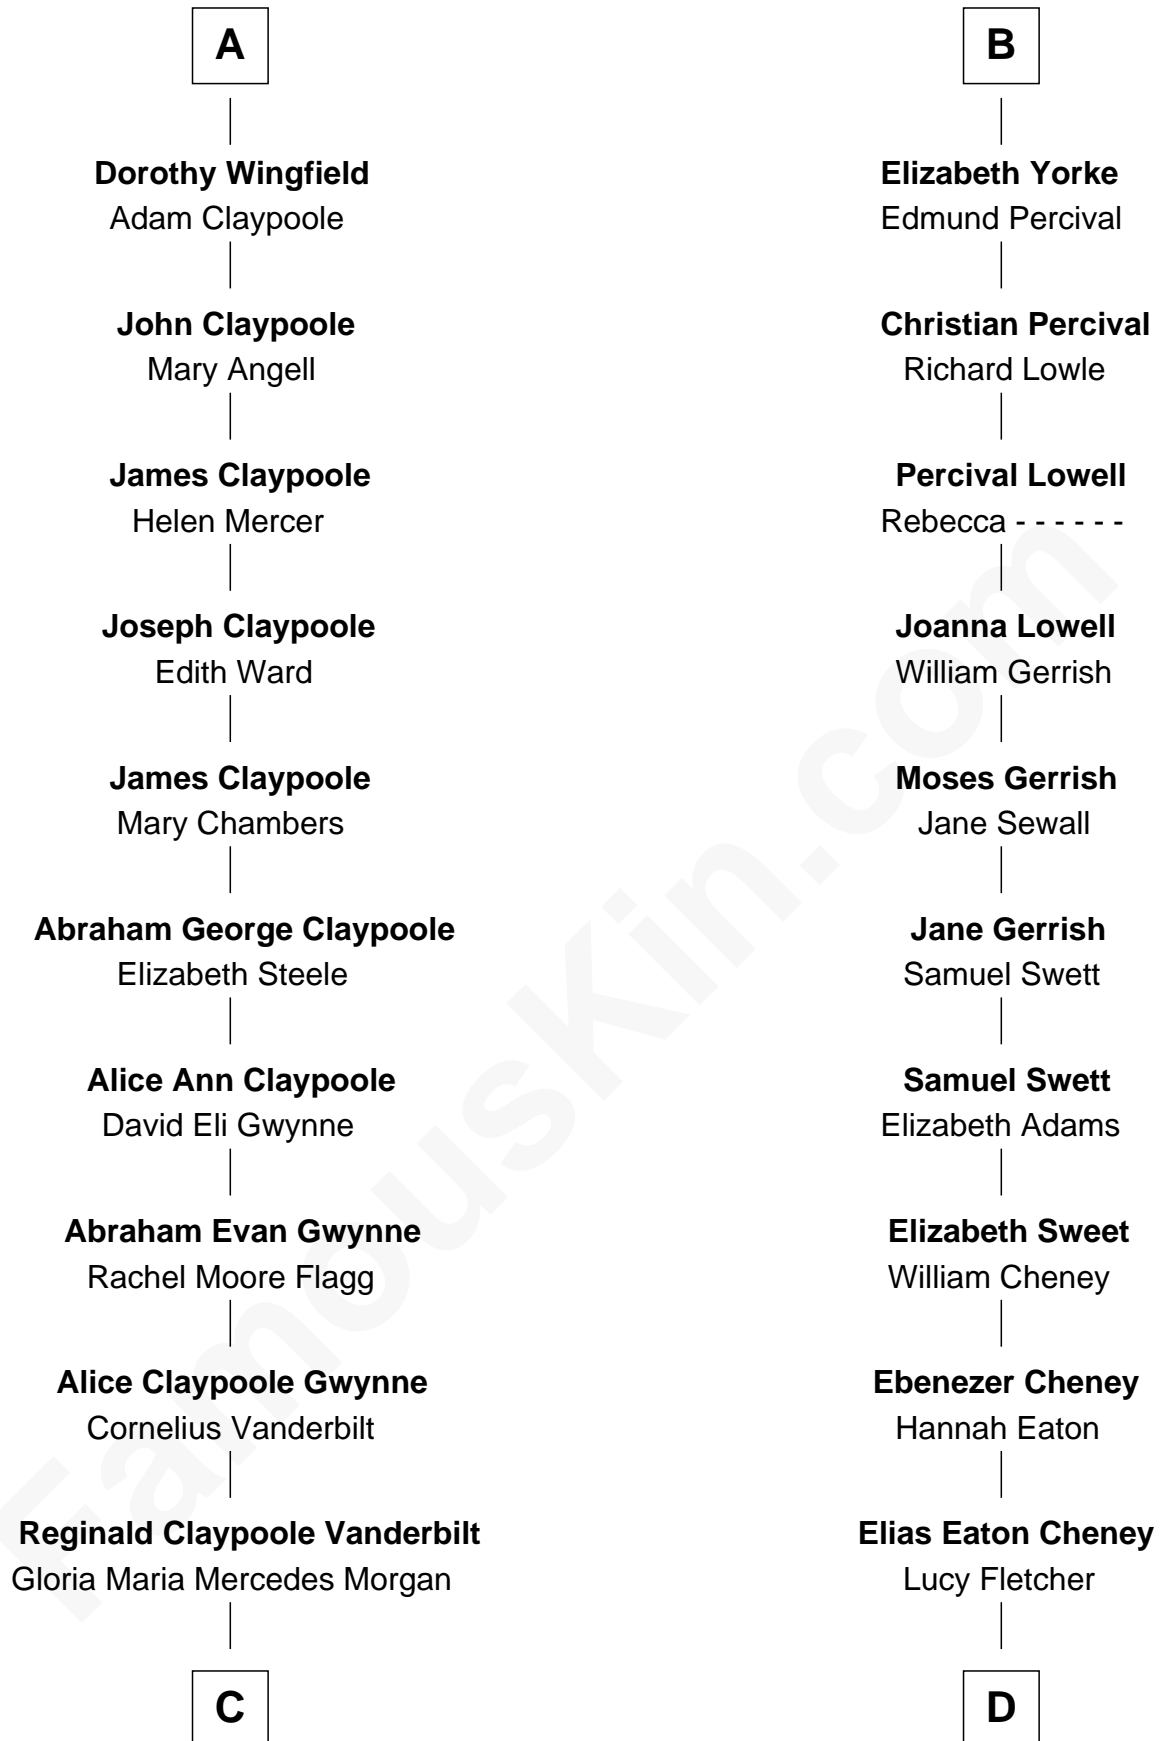

**FamousKin.com**  
**Relationship Chart of**  
**Anderson Cooper**  
*Television Journalist*

**18th cousin 2 times removed of**  
**Dick Cheney**  
*46th U.S. Vice-President*

**Humphrey de Bohun**  
 Elizabeth Plantagenet

**Sir Hugh Luttrell**  
 Catherine de Beaumont

**Elizabeth Goushill**  
 Sir Robert Wingfield

**Sir John Luttrell**  
 Margaret Touchet

**Sir Henry Wingfield**  
 Elizabeth Rookes

**Sir James Luttrell**  
 Elizabeth Courtnay

**Robert Wingfield**  
 Margery Quarles

**Sir Hugh Luttrell**  
 Margaret Hill

**Robert Wingfield**  
 Elizabeth Cecil

**Eleanor Luttrell**  
 Roger Yorke

**A**

**B**

**C**

**Gloria Laura Morgan Vanderbilt**

Wyatt Emory Cooper

**Anderson Cooper**

*Television Journalist*

**D**

**Samuel Fletcher Cheney**

Ella A. Phillips

**Thomas Herbert Cheney**

Margaret E. Tyler