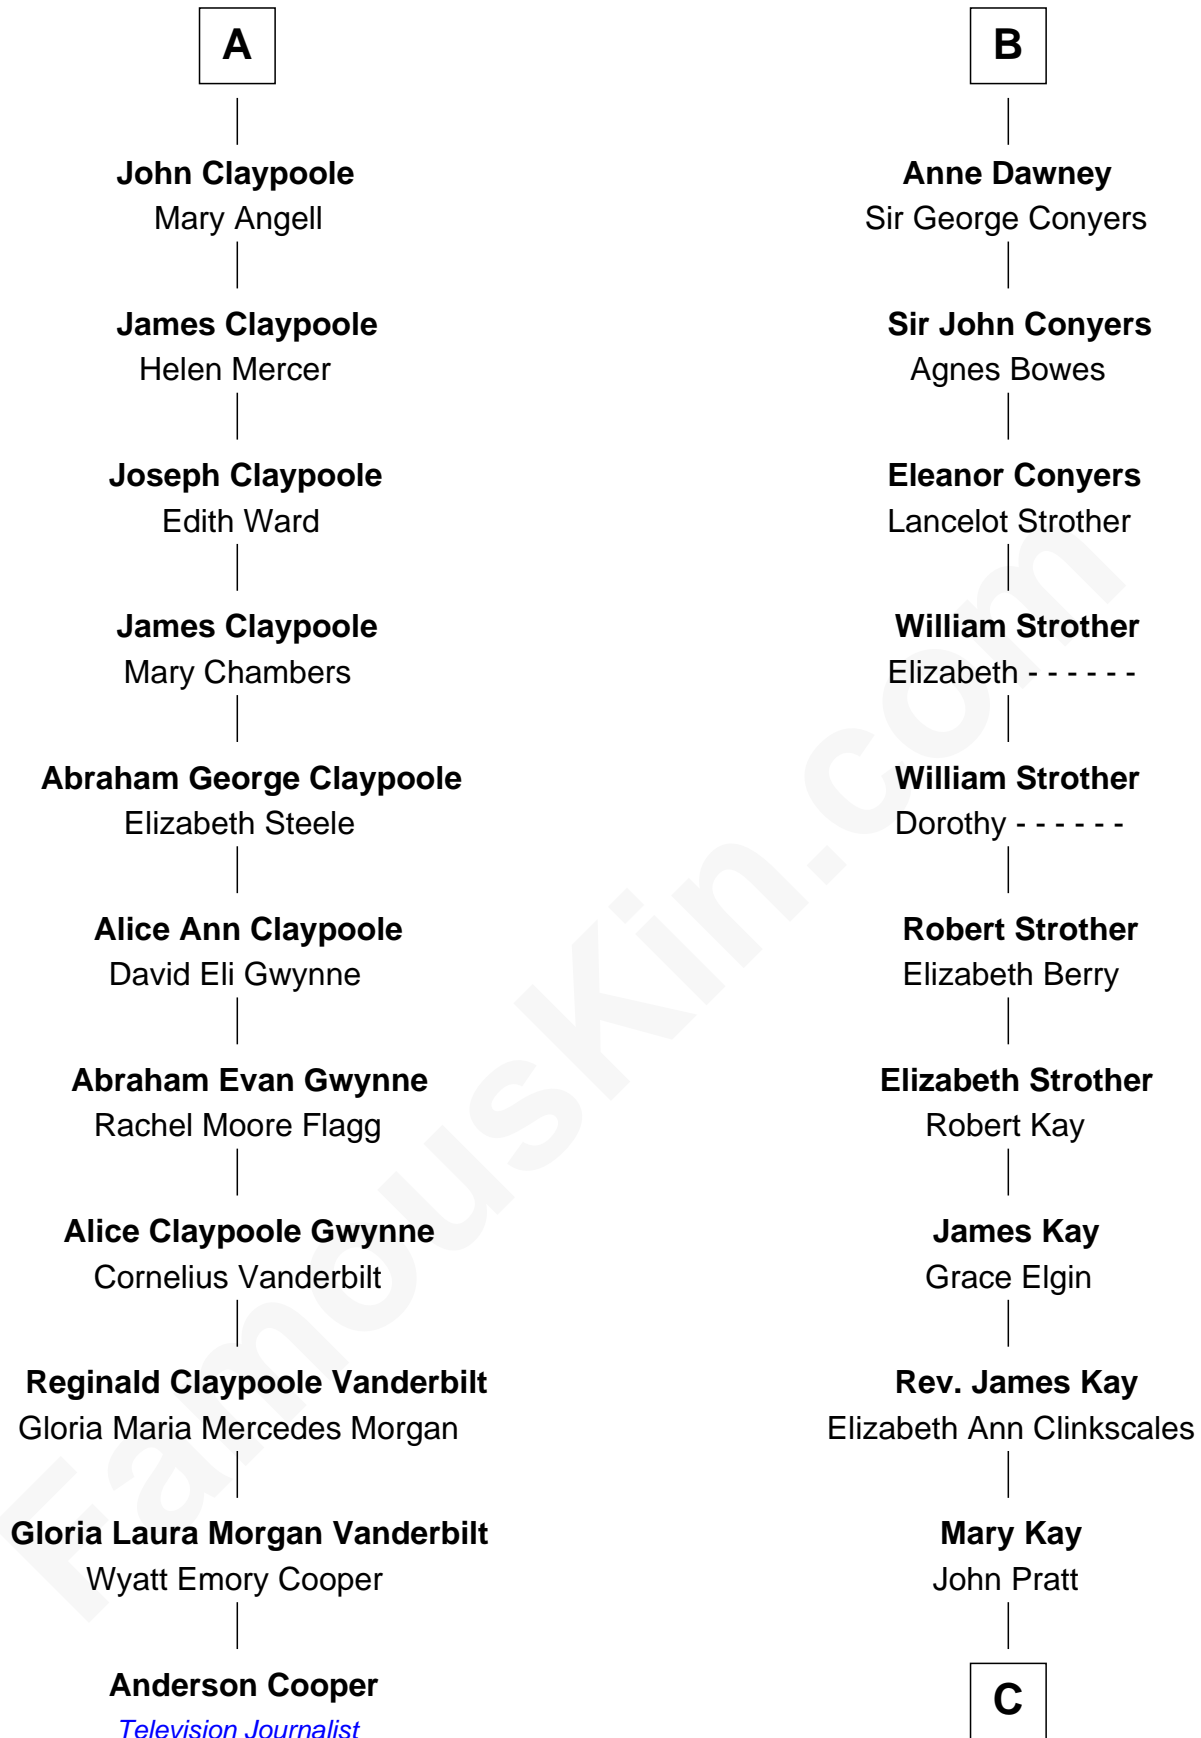

FamousKin.com
Relationship Chart of
Anderson Cooper
Television Journalist

17th cousin 3 times removed of

Jimmy Carter
39th U.S. President

Richard Fitzalan
 Eleanor Plantagenet

C

James E. Pratt

Sophronia C. Cowan

Nina Pratt

William Archibald Carter

Earl Carter

Lillian Gordy

Jimmy Carter

39th U.S. President