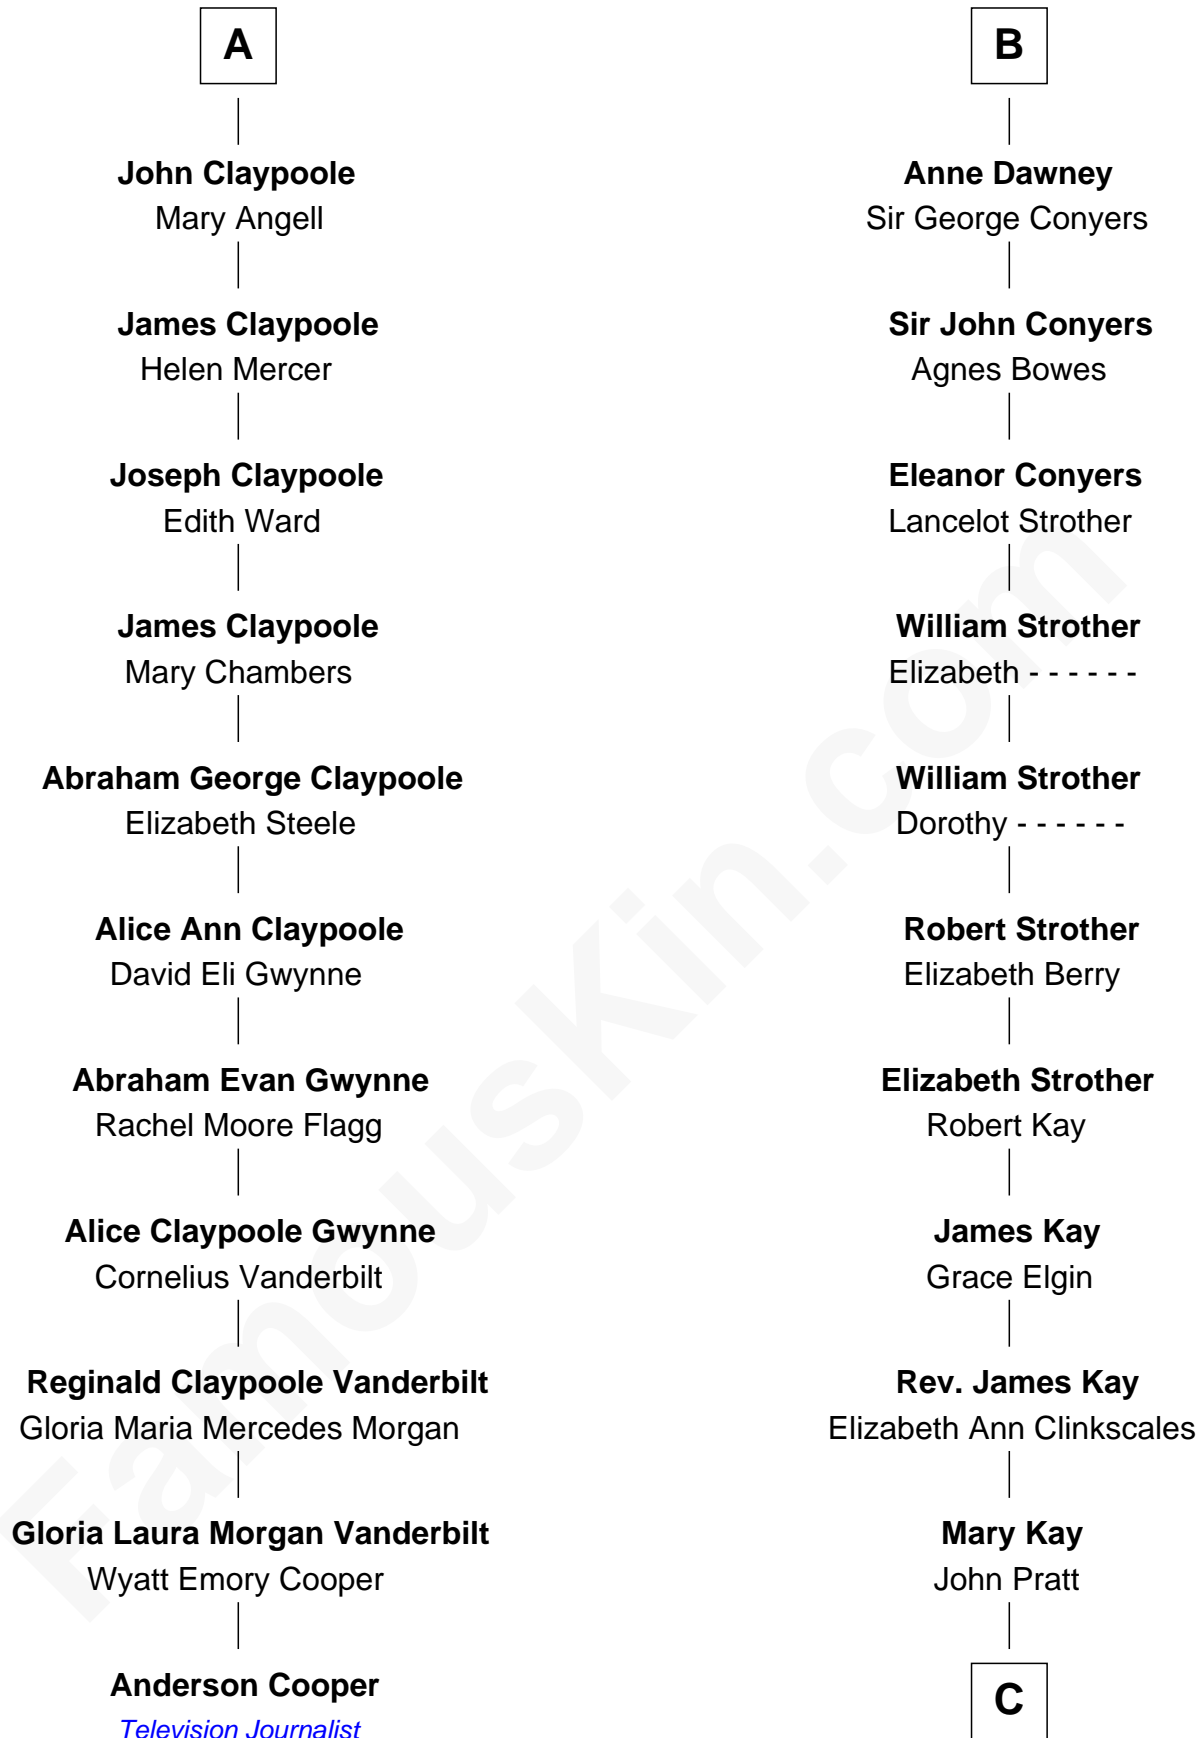

FamousKin.com
Relationship Chart of
Anderson Cooper
Television Journalist

17th cousin 3 times removed of

Jimmy Carter
39th U.S. President

Sir William de Bohun
 Elizabeth de Badlesmere

C

James E. Pratt

Sophronia C. Cowan

Nina Pratt

William Archibald Carter

Earl Carter

Lillian Gordy

Jimmy Carter

39th U.S. President