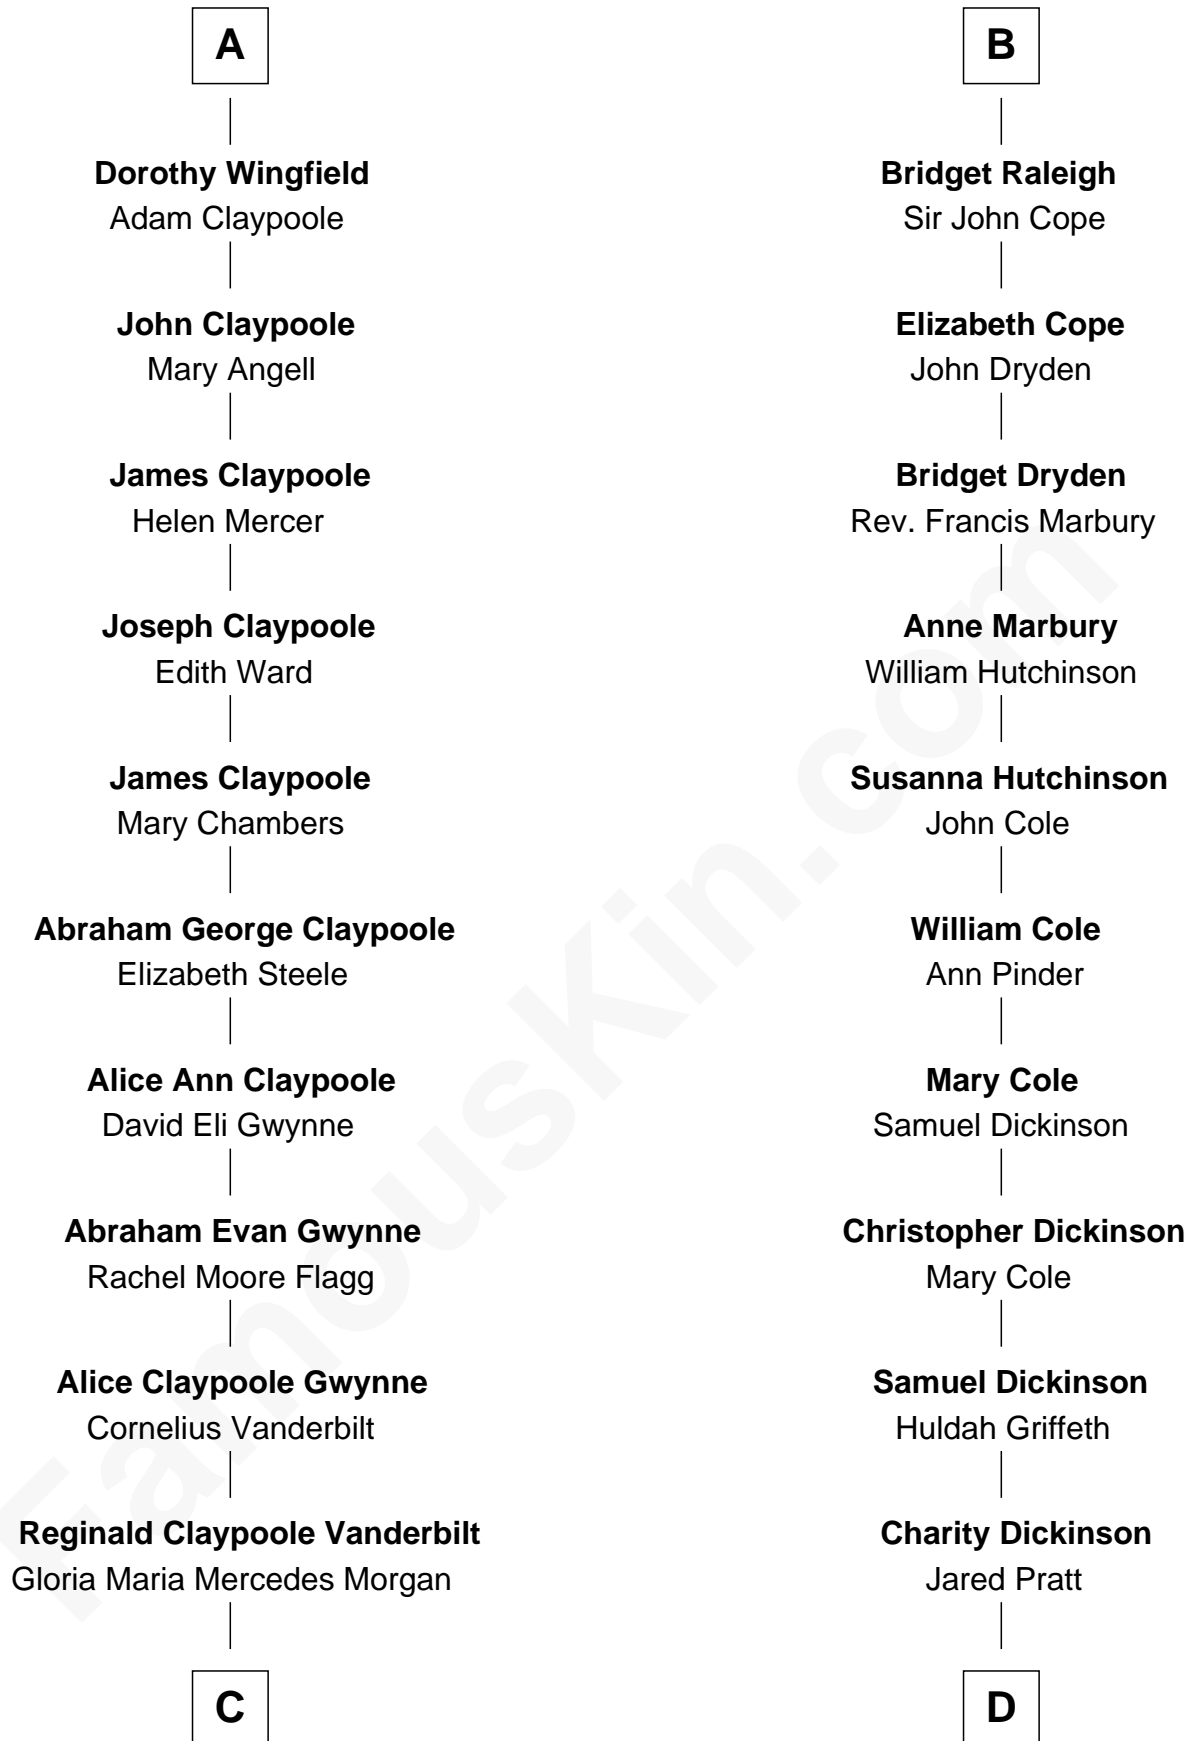

FamousKin.com
Relationship Chart of
Anderson Cooper
Television Journalist

18th cousin 2 times removed of
George Romney
43rd Governor of Michigan

Edmund Fitzalan
 Alice de Warenne

Richard Fitzalan
 Eleanor Plantagenet

Sir Richard Fitzalan
 Elizabeth de Bohun

Elizabeth Fitzalan
 Sir Robert Goushill

Elizabeth Goushill
 Sir Robert Wingfield

Sir Henry Wingfield
 Elizabeth Rookes

Robert Wingfield
 Margery Quarles

Robert Wingfield
 Elizabeth Cecil

A

Mary Fitzalan
 John le Strange

Ankaret le Strange
 Sir Richard Talbot

Mary Talbot
 Sir Thomas Greene

Sir Thomas Greene
 Phillippa Ferrers

Elizabeth Greene
 William Raleigh

Sir Edward Raleigh
 Margaret Verney

Sir Edward Raleigh
 Anne Chamberlayne

B

C

Gloria Laura Morgan Vanderbilt

Wyatt Emory Cooper

Anderson Cooper

Television Journalist

D