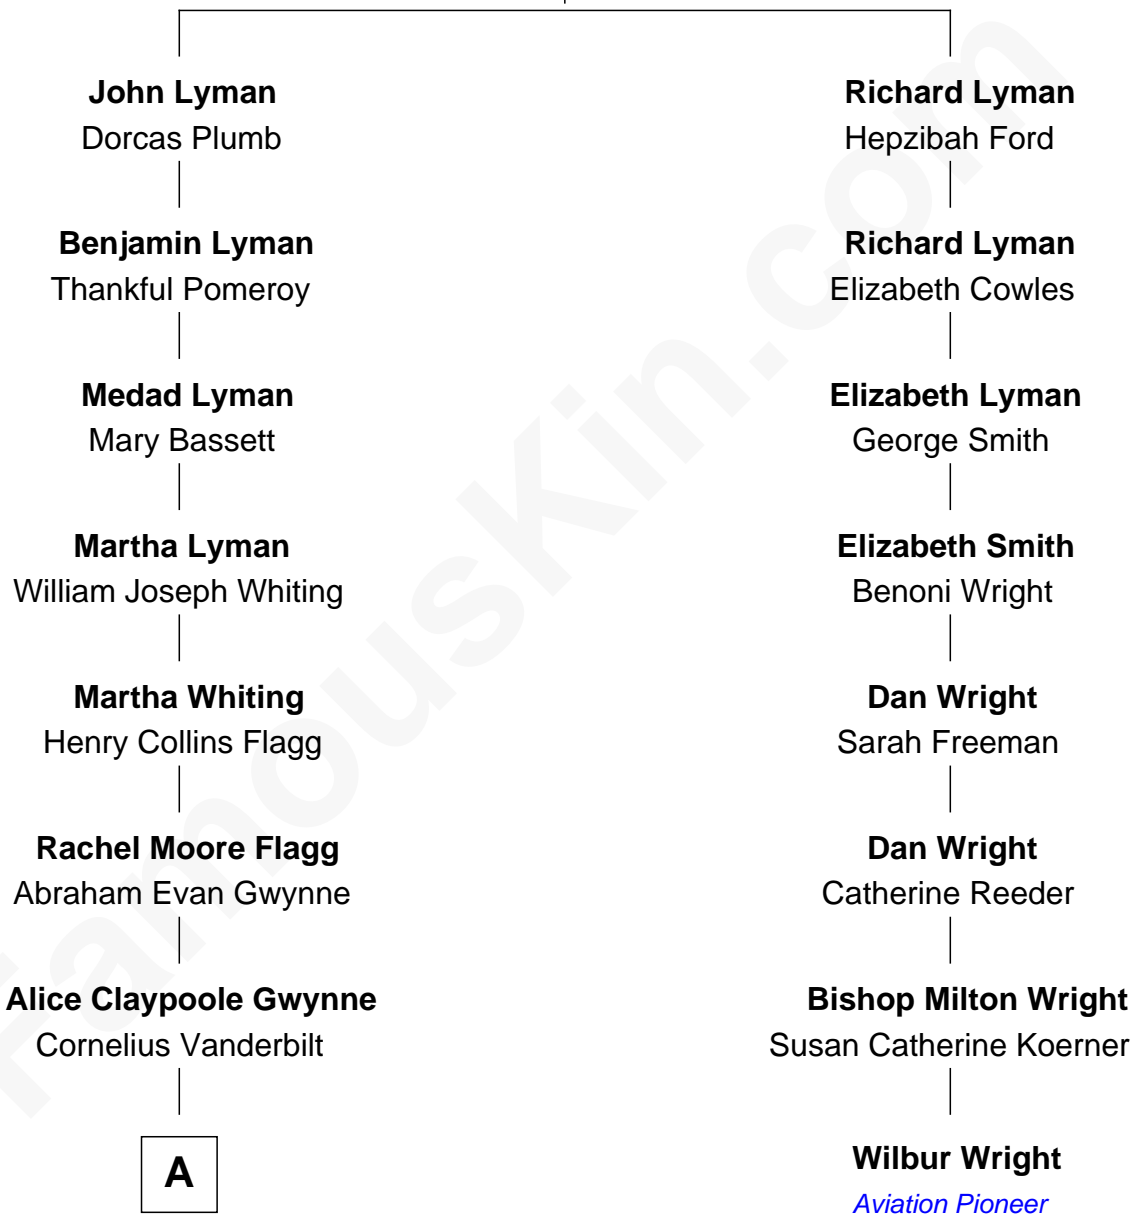

# FamousKin.com Relationship Chart of

**Anderson Cooper**

*Television Journalist*

7th cousin 2 times removed of

**Wilbur Wright**

*Wright Brothers - Aviation Pioneer*

**Richard Lyman**

Sarah - - - - -

A

Reginald Claypoole Vanderbilt

Gloria Maria Mercedes Morgan

Gloria Laura Morgan Vanderbilt

Wyatt Emory Cooper

Anderson Cooper

*Television Journalist*

FamousKin.com