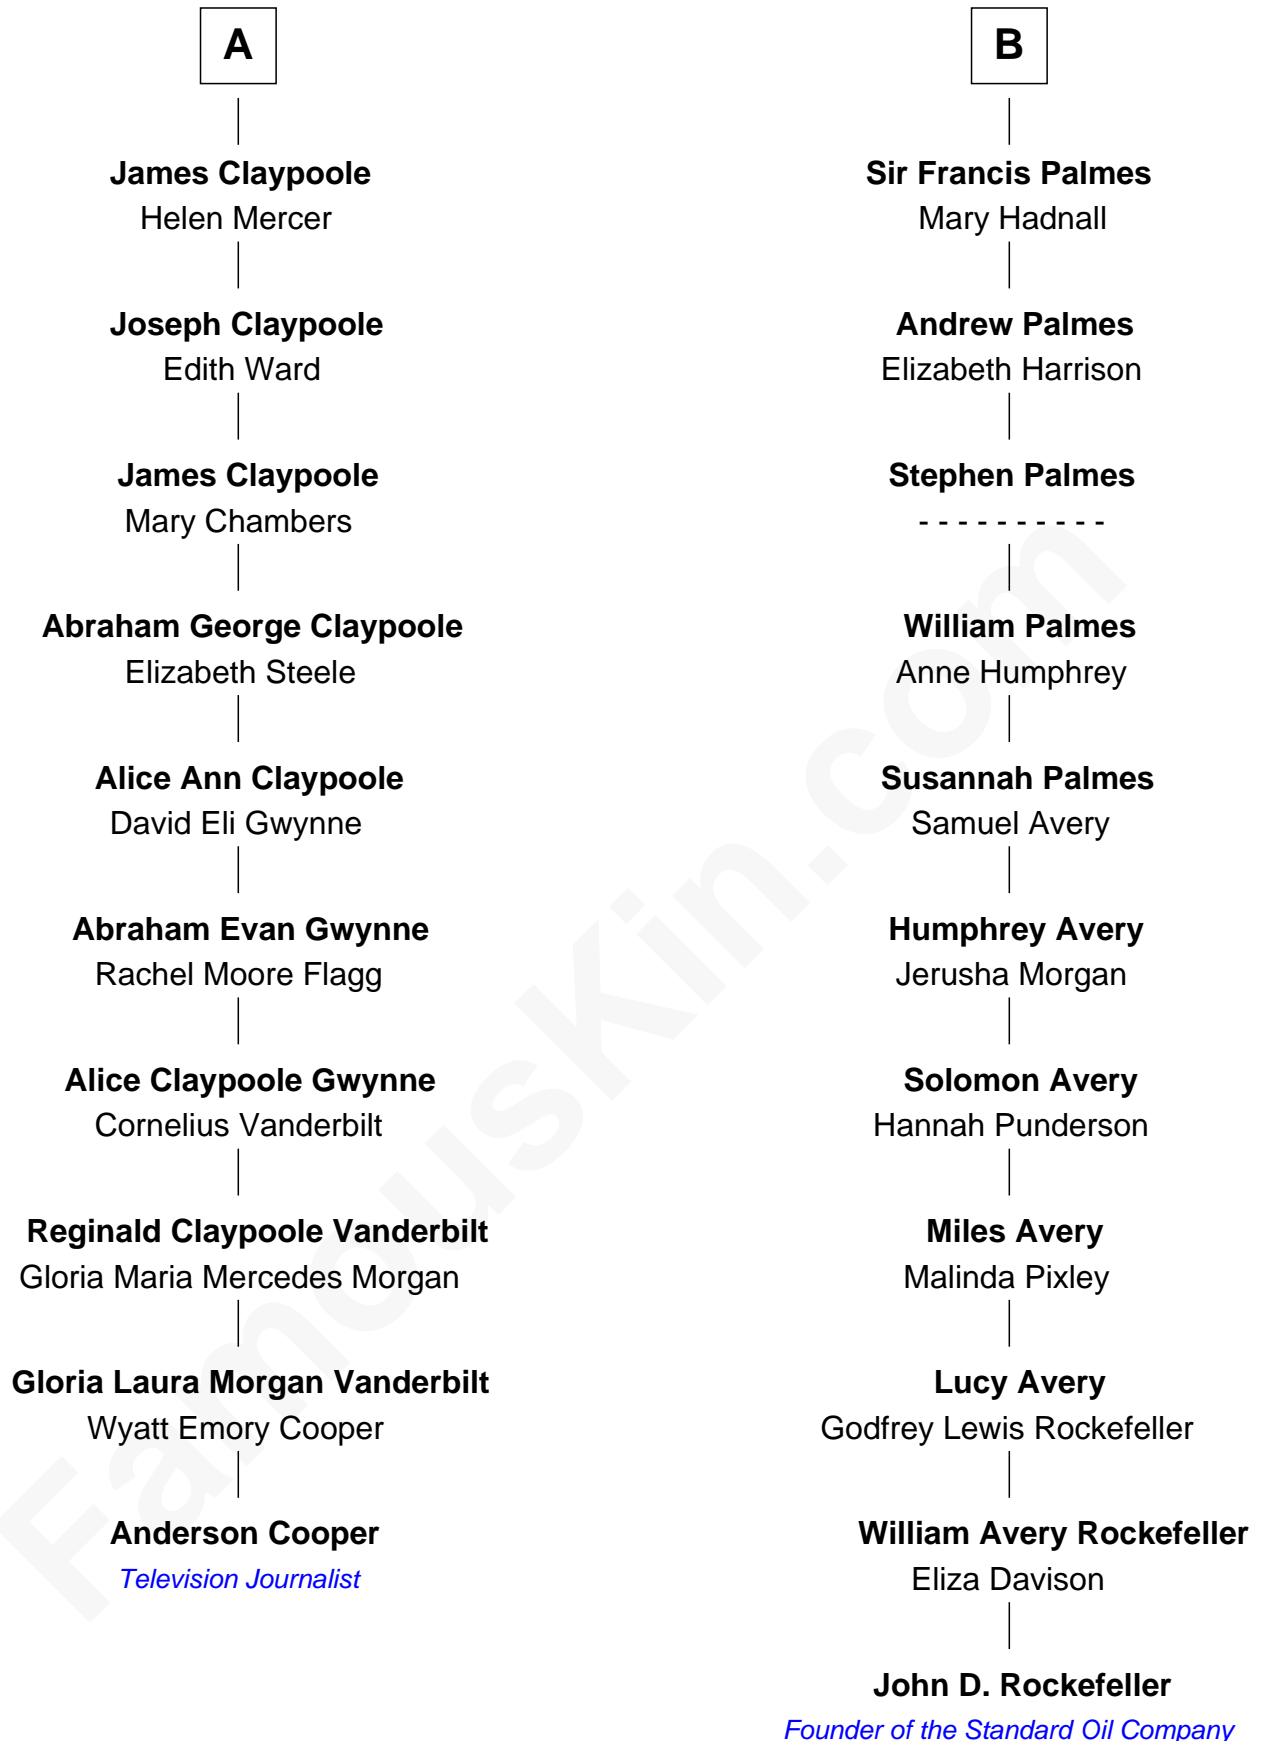

# FamousKin.com Relationship Chart of

**Anderson Cooper**  
*Television Journalist*

16th cousin 1 time removed of

**John D. Rockefeller**  
*Founder of the Standard Oil Company*

**Sir Richard Fitzalan**  
Elizabeth de Bohun

**Elizabeth Fitzalan**  
Sir Robert Goushill

**Elizabeth Goushill**  
Sir Robert Wingfield

**Sir Henry Wingfield**  
Elizabeth Rookes

**Robert Wingfield**  
Margery Quarles

**Robert Wingfield**  
Elizabeth Cecil

**Dorothy Wingfield**  
Adam Claypoole

**John Claypoole**  
Mary Angell

**A**

**Joan Fitzalan**  
Sir William Beauchamp

**Joan Beauchamp**  
James Butler

**Elizabeth Butler**  
John Talbot

**Ann Talbot**  
Sir Henry Vernon

**Elizabeth Vernon**  
Sir Robert Corbet

**Sir Roger Corbet**  
Anne Windsor

**Margaret Corbet**  
Sir Francis Palmes

**B**

Anderson Cooper photo by [Tulane Public Relations](#) (CC BY 2.0)