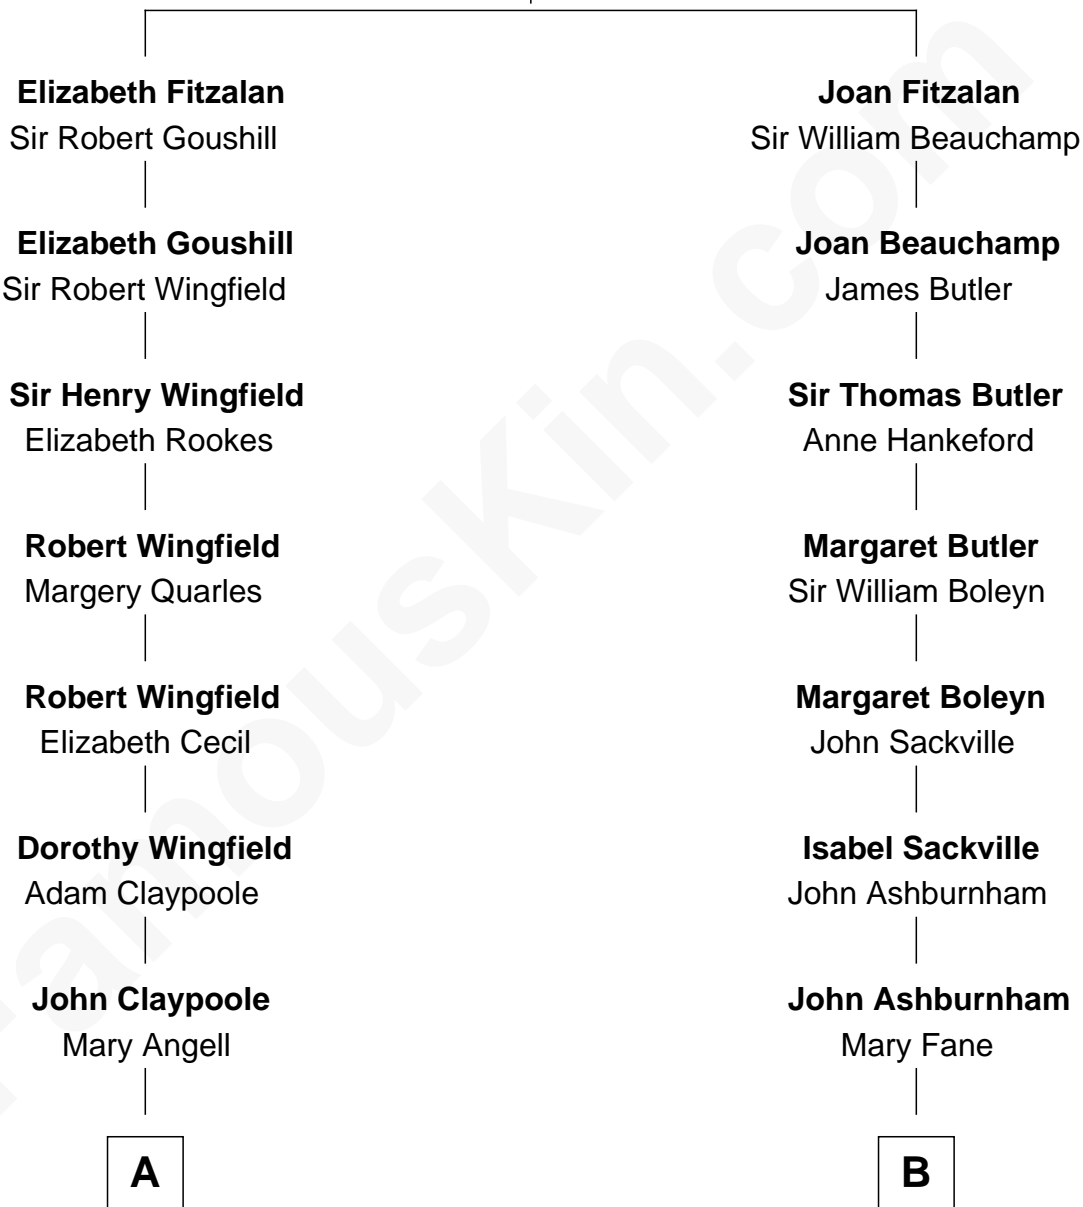

FamousKin.com
Relationship Chart of
Anderson Cooper
Television Journalist

16th cousin 3 times removed of

Camilla Parker Bowles
Queen Consort of the United Kingdom

Sir Richard Fitzalan
 Elizabeth de Bohun

C

—
Sonia Rosemary Keppel

Roland Calvert Cubitt

—
Rosalind Maud Cubitt

Bruce Middleton Hope Shand

—
Camilla Parker Bowles

Queen Consort

FamousKin.com