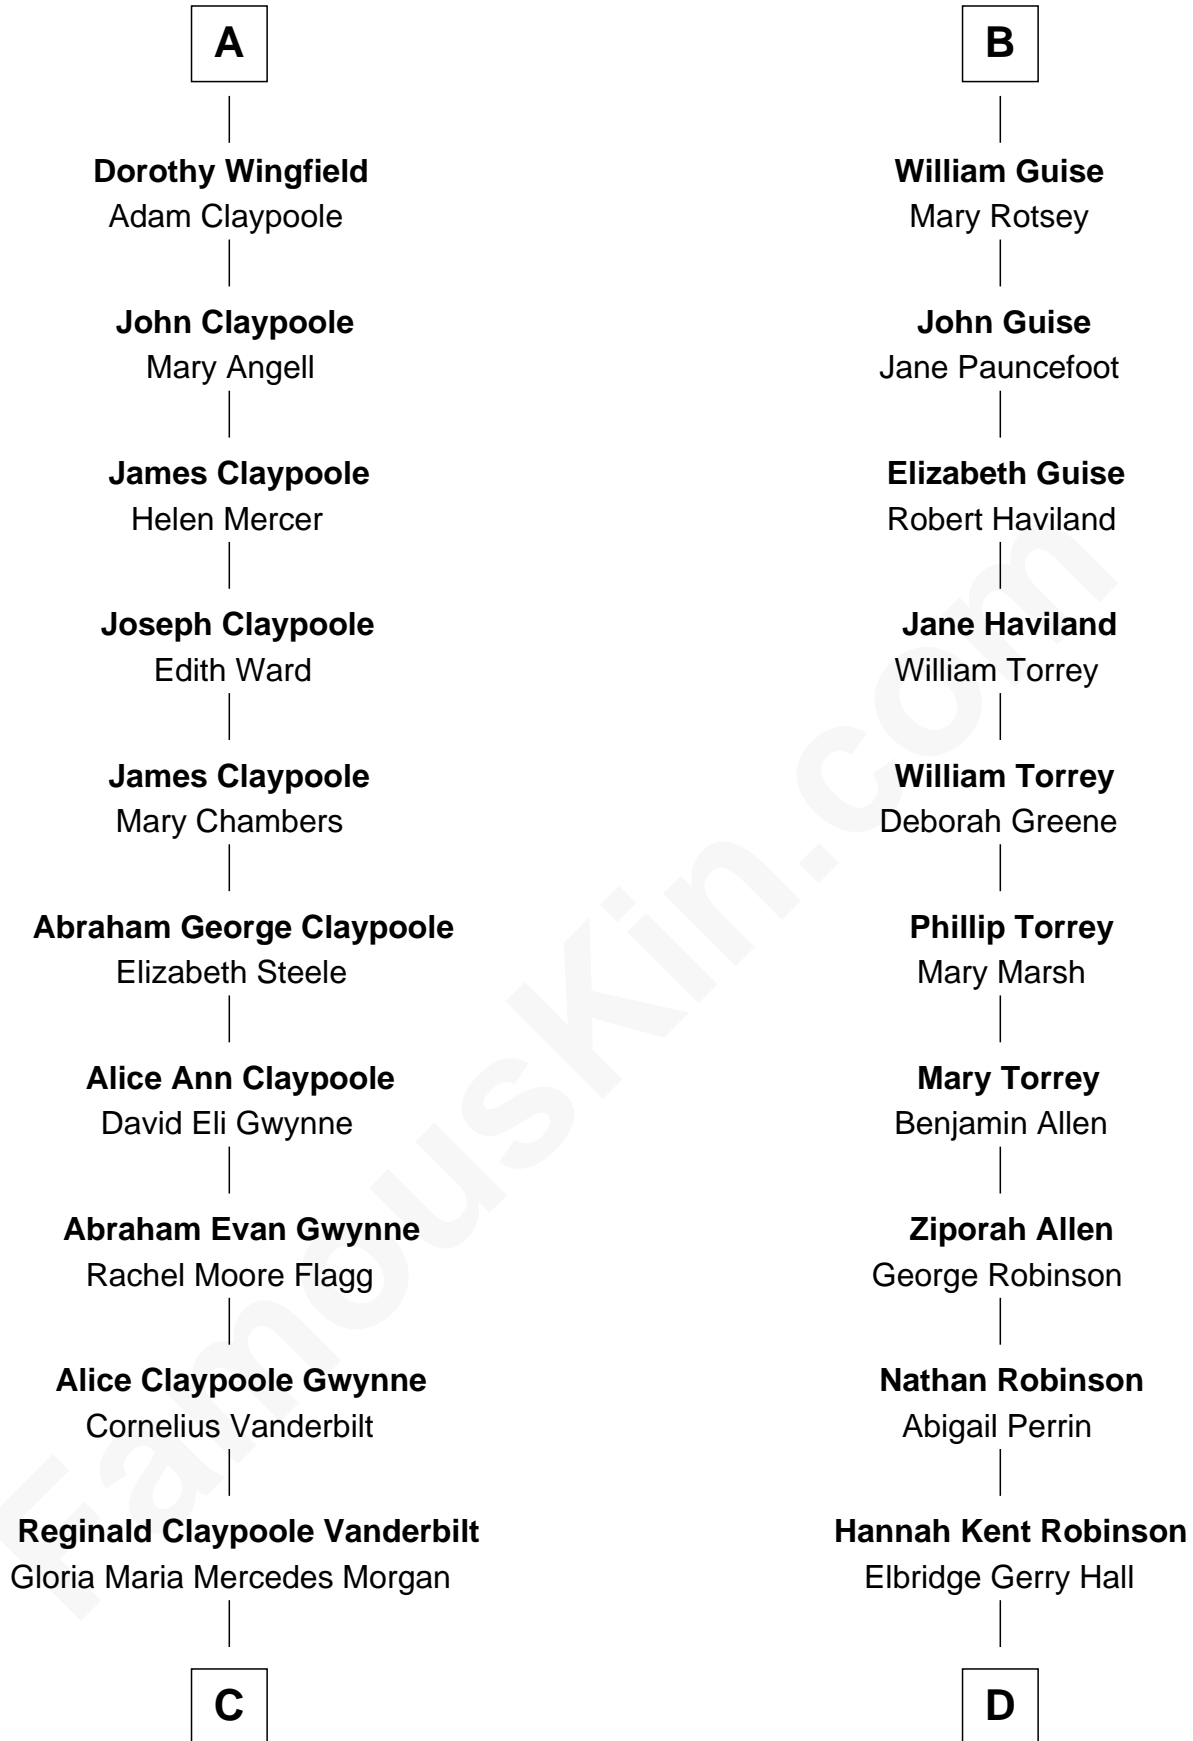

FamousKin.com
Relationship Chart of
Anderson Cooper
Television Journalist

18th cousin 2 times removed of
Raquel Welch
Movie Actress

Henry Plantagenet
 Maud de Chaworth

C

Gloria Laura Morgan Vanderbilt

Wyatt Emory Cooper

Anderson Cooper

Television Journalist

D

Justin Smith Hall

Sarah Mehitable Stanford

Emery Stanford Hall

Clara Louise Adams

Josephine Sarah Hall