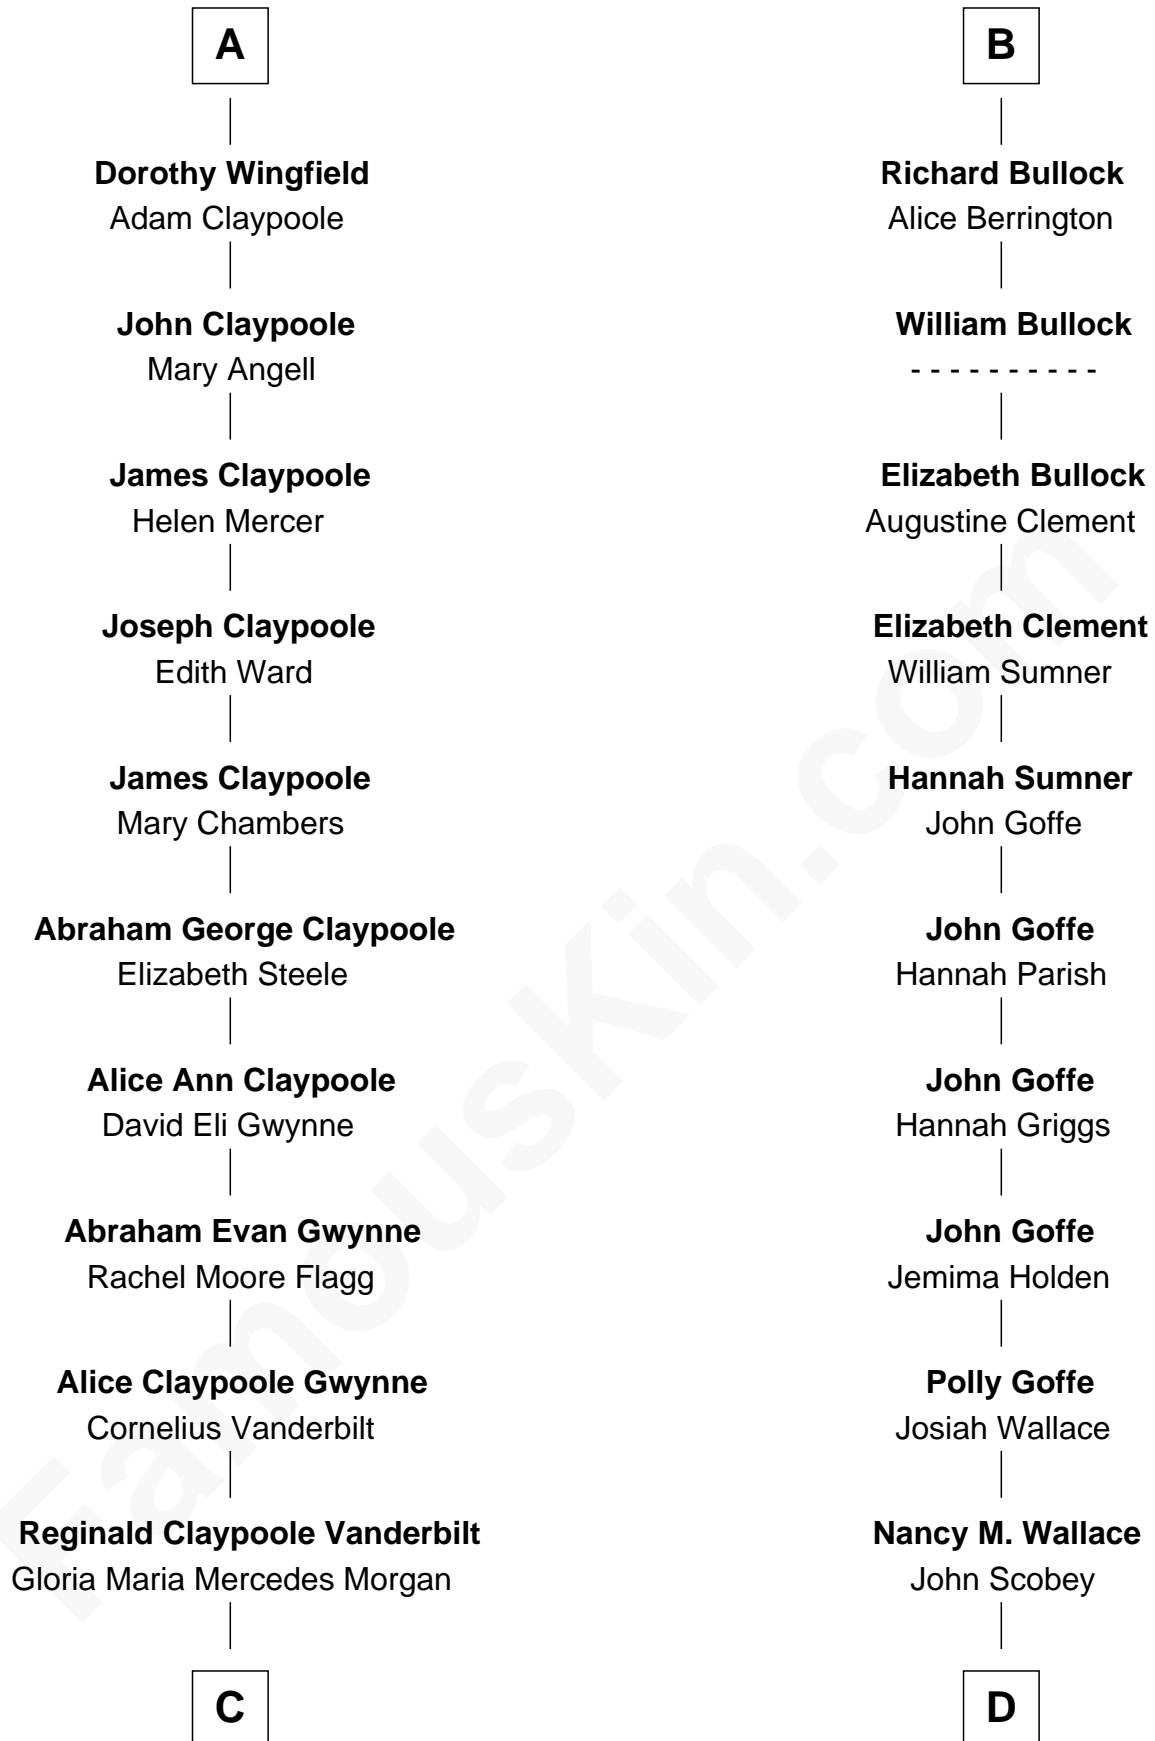

FamousKin.com Relationship Chart of

Anderson Cooper

Television Journalist

18th cousin 1 time removed of

Lou (Henry) Hoover

First Lady of President Herbert Hoover

Bartholomew de Badlesmere

Margaret de Clare

Sir Henry Wingfield

Elizabeth Rookes

Robert Wingfield

Margery Quarles

Robert Wingfield

Elizabeth Cecil

A

Maud de Badlesmere

Sir William Norreys

Margaret Norreys

Gilbert Bullock

Thomas Bullock

Alice Kingsmill

B

C

Gloria Laura Morgan Vanderbilt

Wyatt Emory Cooper

Anderson Cooper

Television Journalist

D

Philomelia Sophia Scobey

Phineas Weed

Florence Ida Weed

Charles Delano Henry