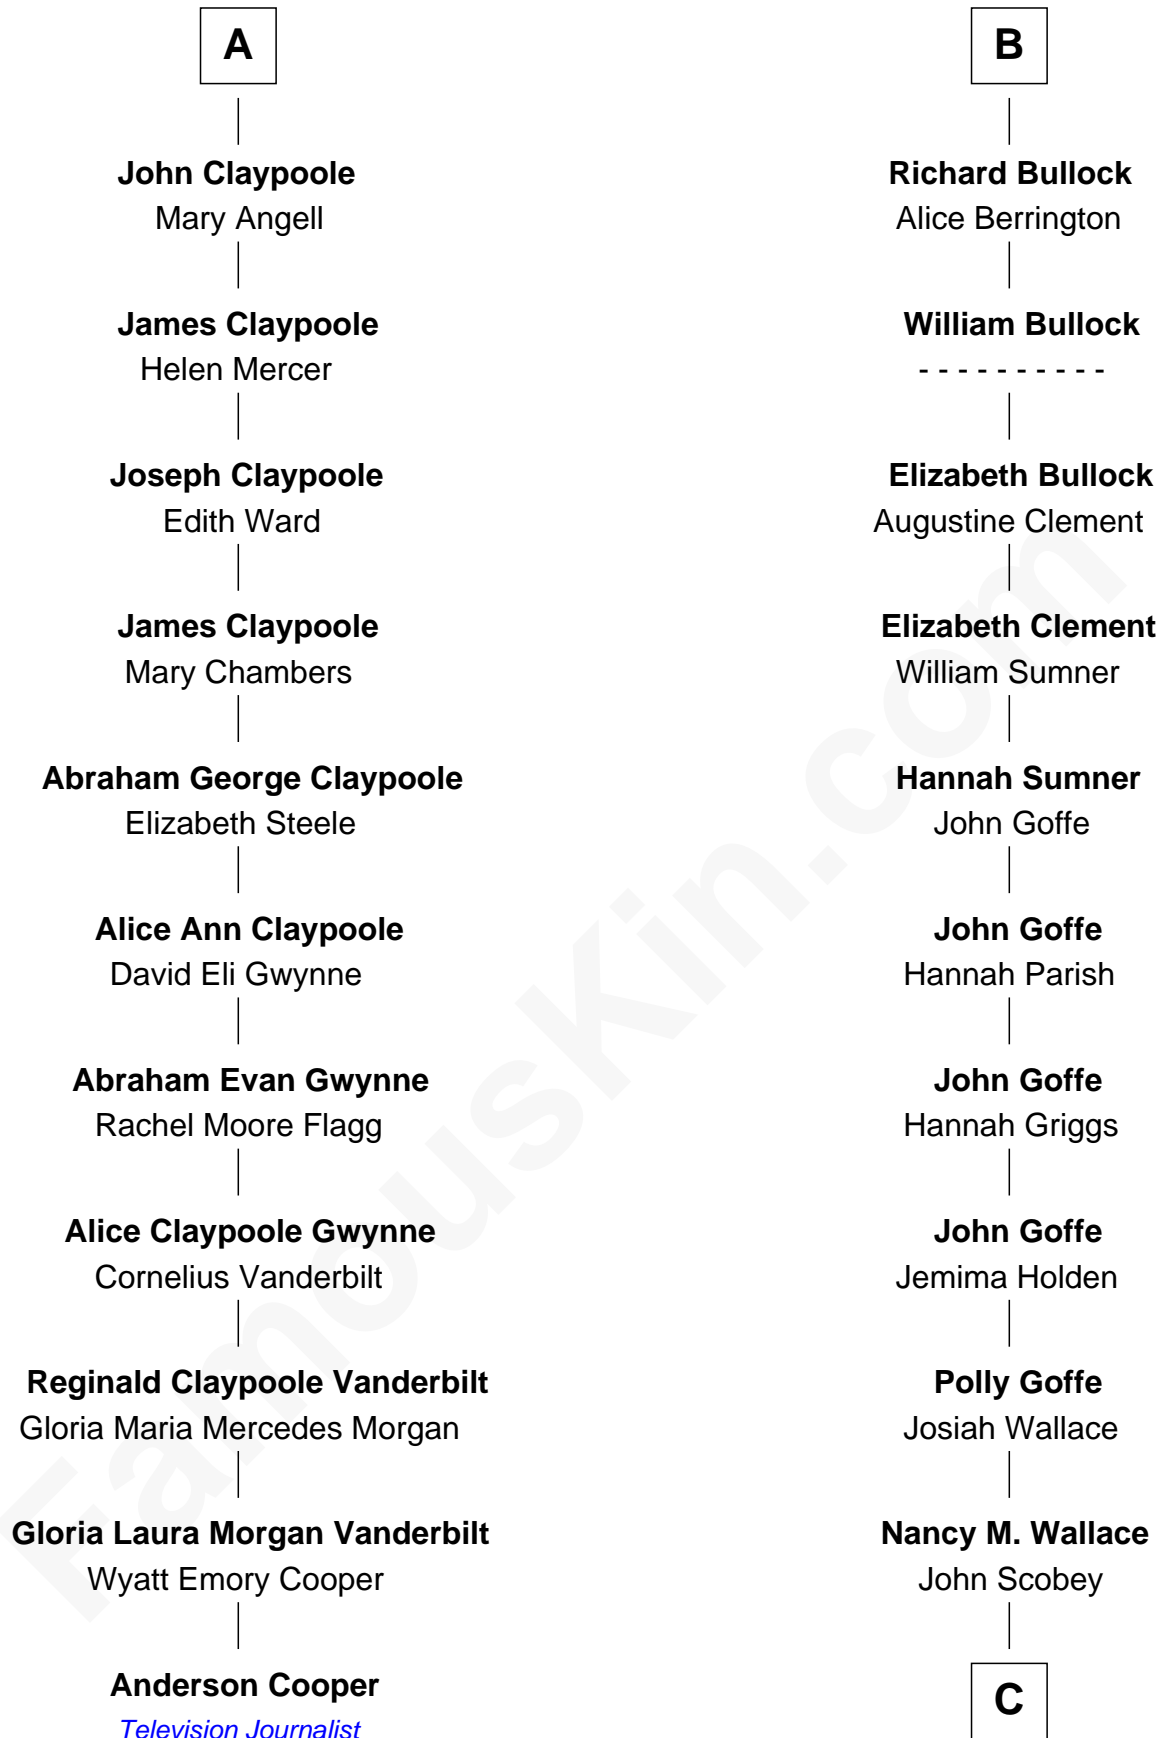

**FamousKin.com**  
**Relationship Chart of**  
**Anderson Cooper**  
*Television Journalist*

**17th cousin 2 times removed of**  
**Lou (Henry) Hoover**  
*First Lady of President Herbert Hoover*

C

**Philomelia Sophia Scobey**

Phineas Weed

**Florence Ida Weed**

Charles Delano Henry

**Lou (Henry) Hoover**

*First Lady of Herbert Hoover*