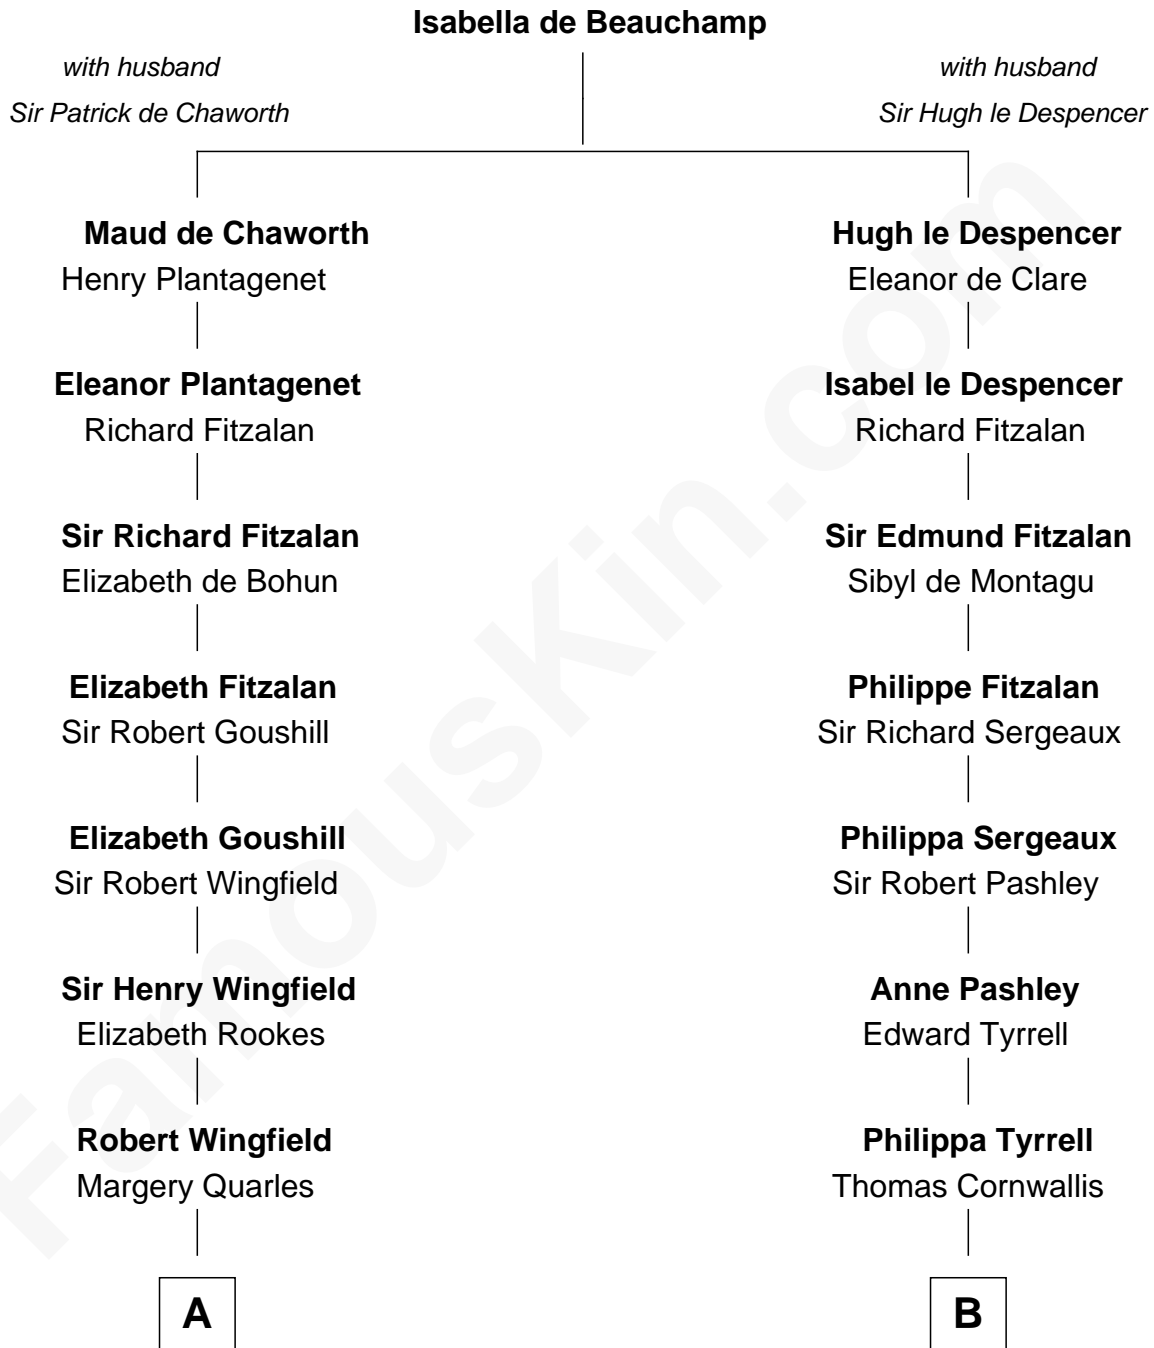

FamousKin.com
Relationship Chart of
Anderson Cooper
Television Journalist

19th cousin 1 time removed of

Ellen Louise (Axson) Wilson
First Lady of President Woodrow Wilson

C

Reginald Claypoole Vanderbilt

Gloria Maria Mercedes Morgan

Gloria Laura Morgan Vanderbilt

Wyatt Emory Cooper

Anderson Cooper

Television Journalist

D

Isaac FitzRandolph

Eleanor Hunter

Rebecca Longstreet FitzRandolph