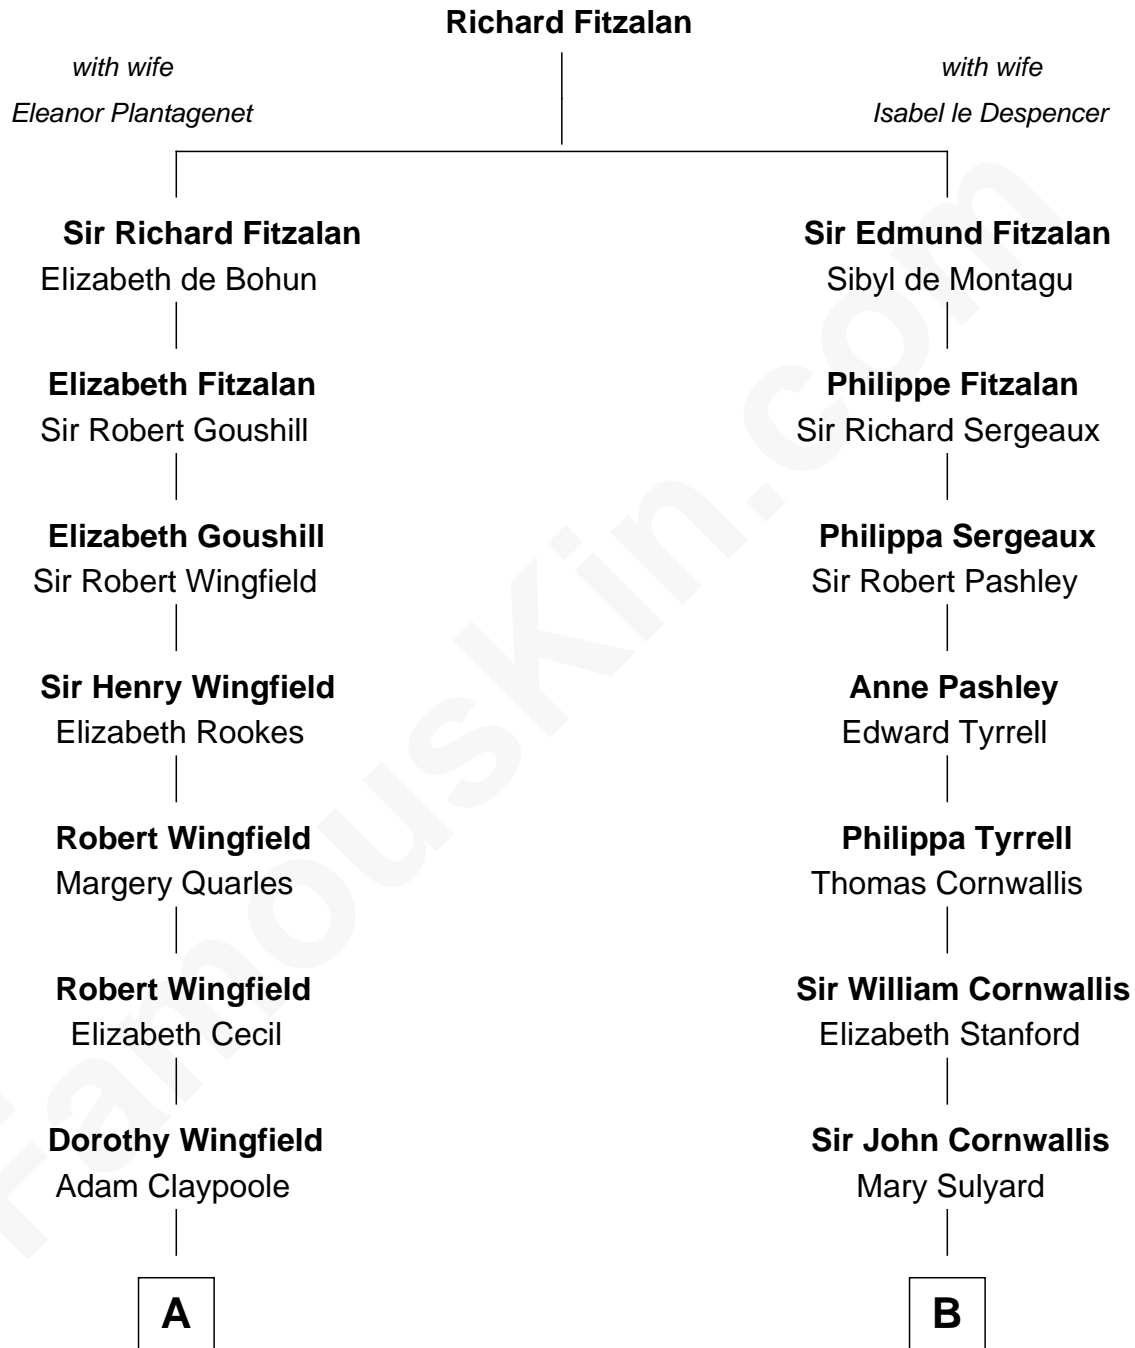

FamousKin.com
Relationship Chart of
Anderson Cooper
Television Journalist

17th cousin 1 time removed of

Ellen Louise (Axson) Wilson
First Lady of President Woodrow Wilson

C

Rev. Samuel Edward Axson

Margaret Jane Hoyt

Ellen Louise (Axson) Wilson

First Lady of Woodrow Wilson

FamousKin.com