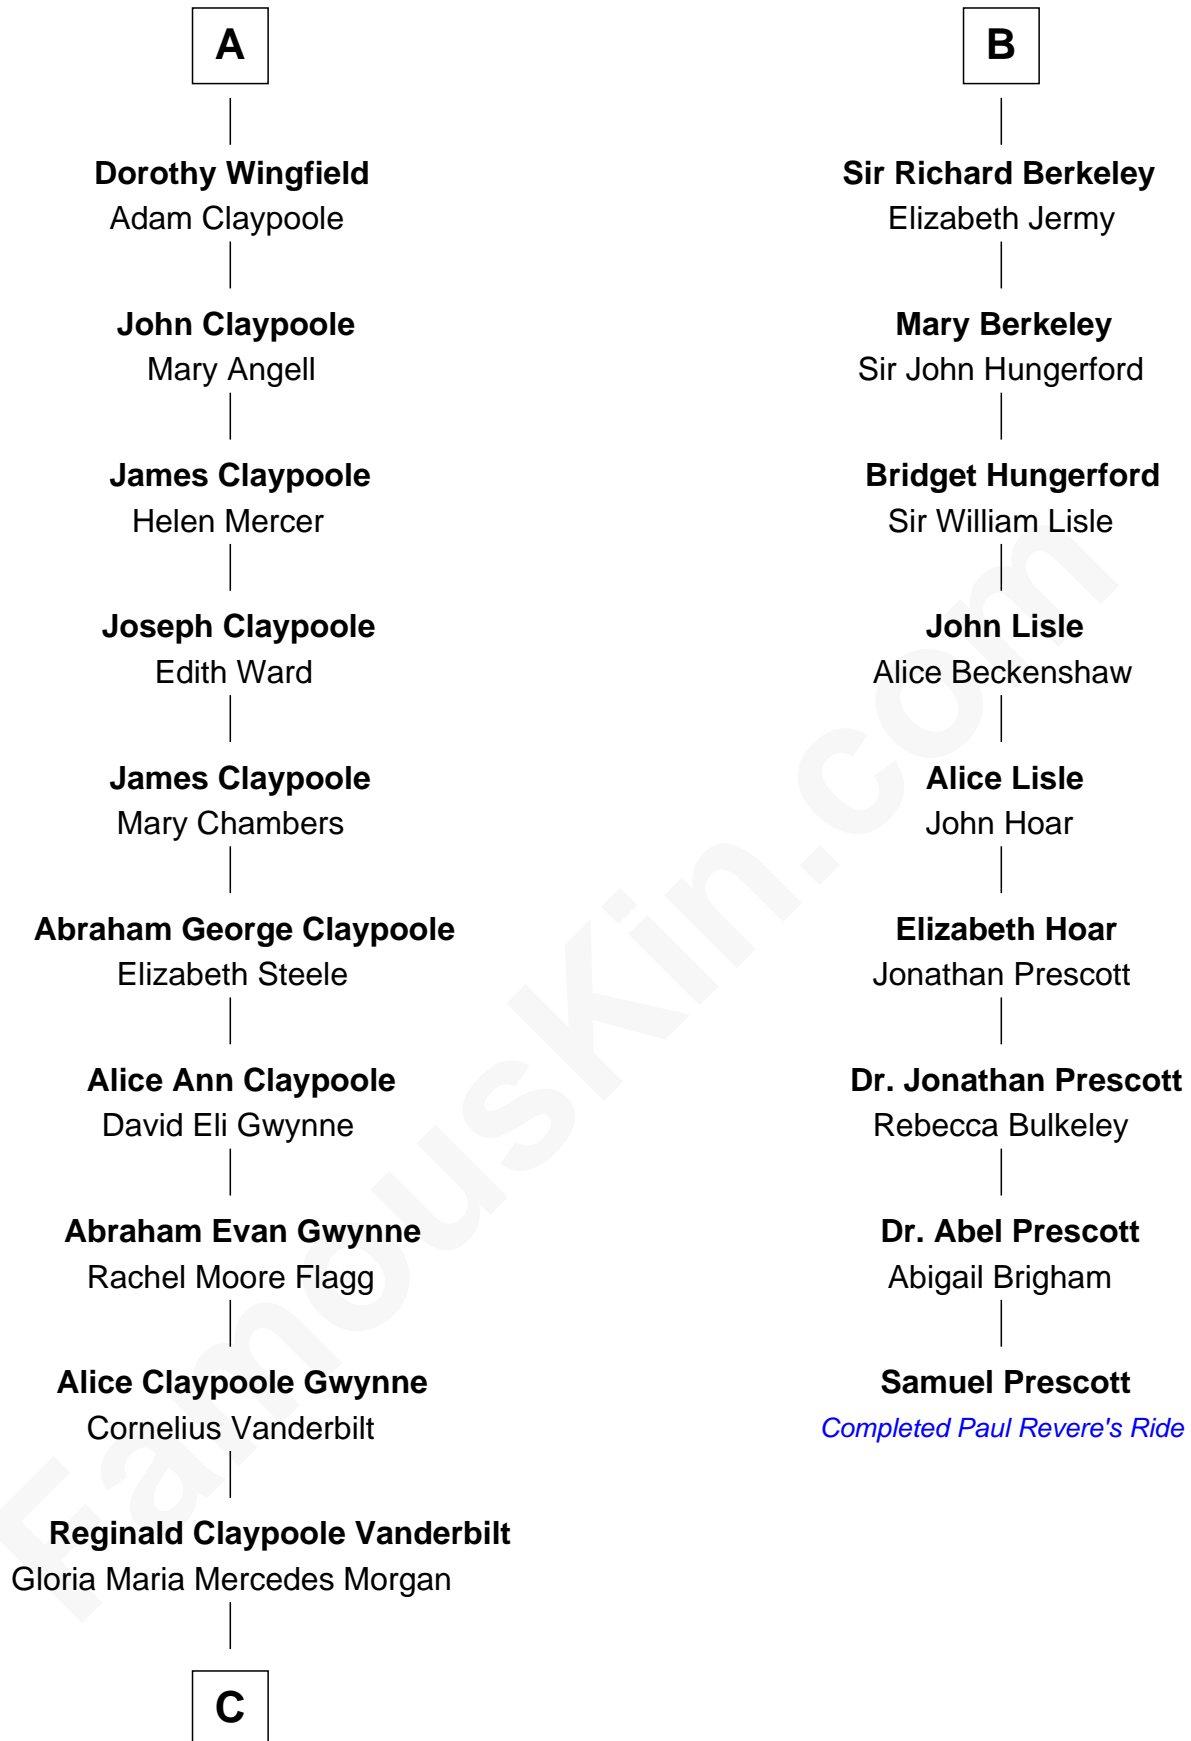

FamousKin.com Relationship Chart of

Anderson Cooper
Television Journalist

15th cousin 3 times removed of

Samuel Prescott

Completed Paul Revere's Midnight Ride

Henry Plantagenet
Maud de Chaworth

Eleanor Plantagenet
Richard Fitzalan

Sir Richard Fitzalan
Elizabeth de Bohun

Elizabeth Fitzalan
Sir Robert Goushill

Elizabeth Goushill
Sir Robert Wingfield

Sir Henry Wingfield
Elizabeth Rookes

Robert Wingfield
Margery Quarles

Robert Wingfield
Elizabeth Cecil

A

Joan of Lancaster
John de Mowbray

John de Mowbray
Elizabeth de Segrave

Sir Thomas Mowbray
Elizabeth Fitzalan

Isabel Mowbray
Sir James Berkeley

Maurice Berkeley
Isabel Mead

Anne Berkeley
Sir William Dennis

Isabel Dennis
Sir John Berkeley

B

Gloria Laura Morgan Vanderbilt

Wyatt Emory Cooper

Anderson Cooper

Television Journalist

FamousKin.com