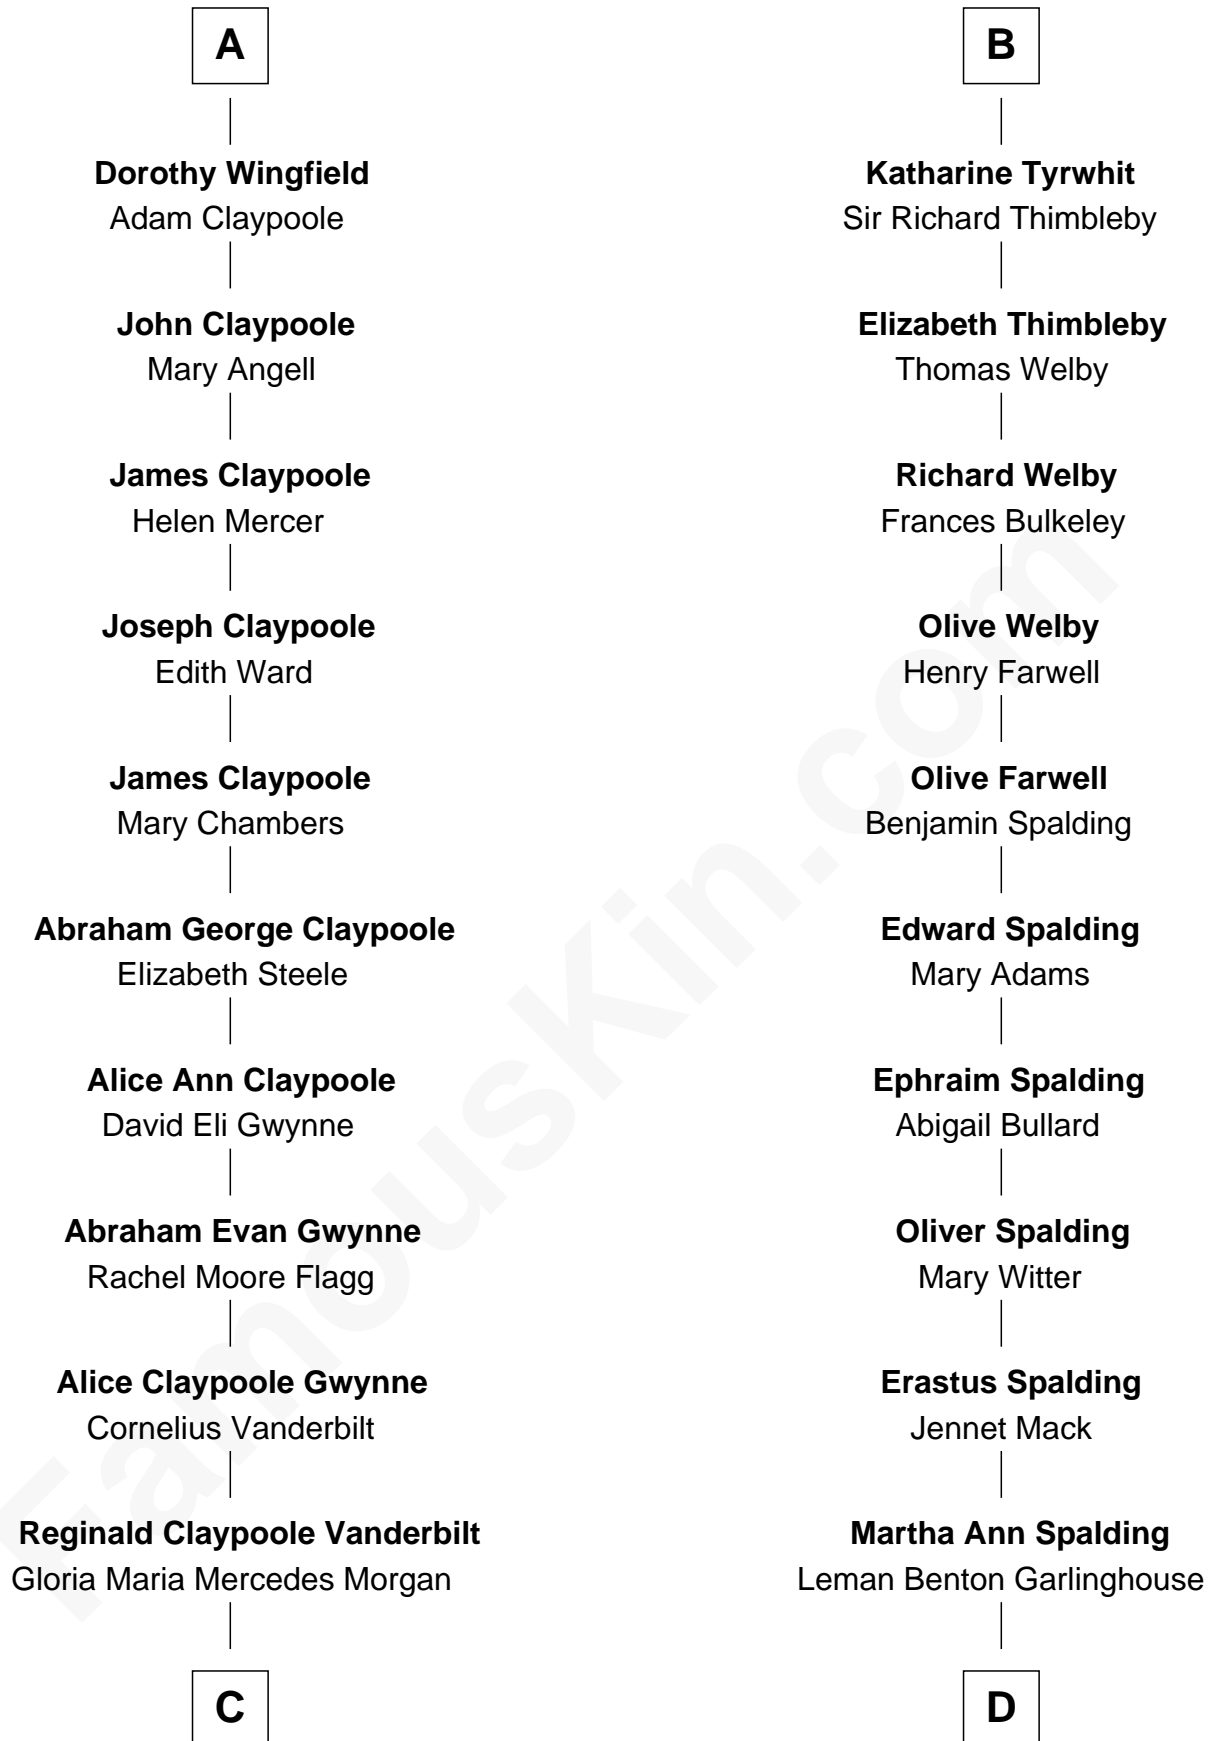

# FamousKin.com Relationship Chart of

**Anderson Cooper**  
*Television Journalist*

18th cousin 1 time removed of

**Katharine Hepburn**  
*Movie Actress*

**Bartholomew de Badlesmere**  
Margaret de Clare

**Elizabeth de Badlesmere**  
Sir William de Bohun

**Elizabeth de Bohun**  
Sir Richard Fitzalan

**Elizabeth Fitzalan**  
Sir Robert Goushill

**Elizabeth Goushill**  
Sir Robert Wingfield

**Sir Henry Wingfield**  
Elizabeth Rookes

**Robert Wingfield**  
Margery Quarles

**Robert Wingfield**  
Elizabeth Cecil

**A**

**Margaret de Badlesmere**  
Sir John de Tivetot

**Sir Robert de Tivetot**  
Margaret Deincourt

**Elizabeth de Tivetot**  
Sir Philip le Despencer

**Margery Despencer**  
Sir Roger Wentworth

**Agnes Wentworth**  
Sir Robert Constable

**Anne Constable**  
William Tyrwhit

**Sir Robert Tyrwhit**  
Maud Talboys

**B**

**C**

**Gloria Laura Morgan Vanderbilt**

Wyatt Emory Cooper

**Anderson Cooper**