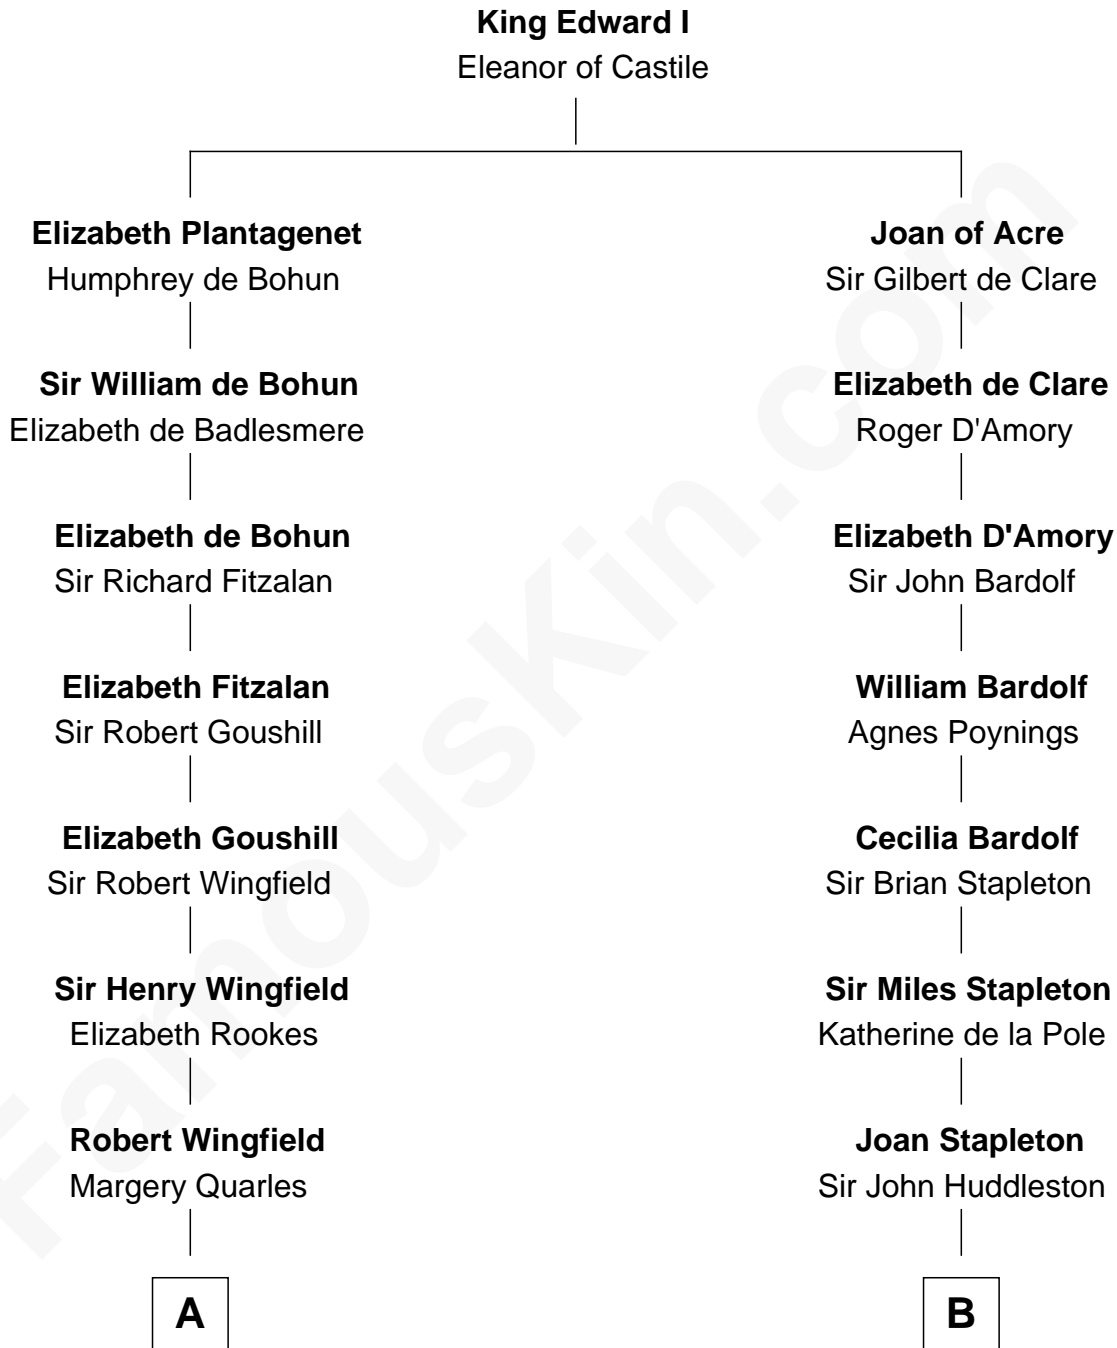

FamousKin.com Relationship Chart of

Anderson Cooper

Television Journalist

16th cousin 3 times removed of

Fletcher Christian

Leader of the mutiny on the Bounty

THE "BOUNTY" AT OAHU

C

Reginald Claypoole Vanderbilt

Gloria Maria Mercedes Morgan

Gloria Laura Morgan Vanderbilt

Wyatt Emory Cooper

Anderson Cooper

Television Journalist

FamousKin.com