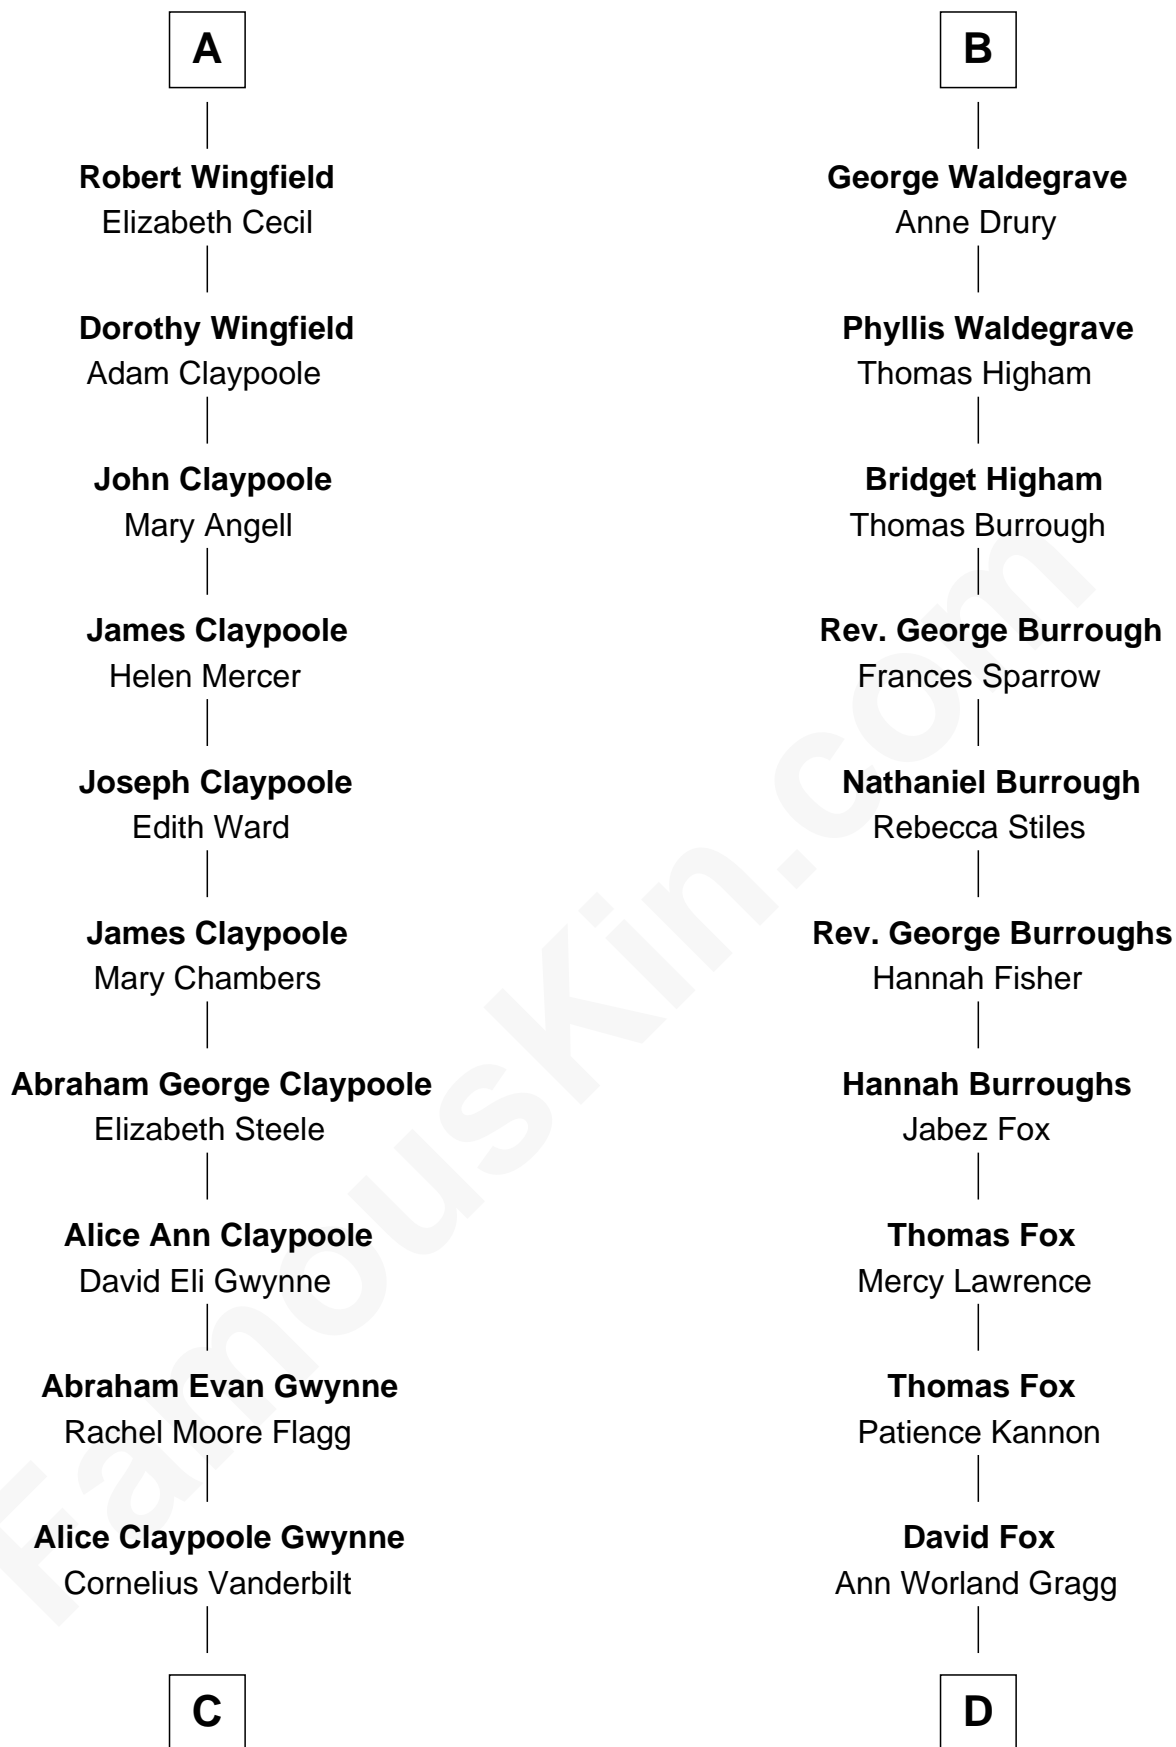

**FamousKin.com**  
**Relationship Chart of**  
**Anderson Cooper**  
*Television Journalist*

19th cousin 2 times removed of

**Bob Moore**  
*Co-Founder, Bob's Red Mill*

**C**

**Reginald Claypoole Vanderbilt**

Gloria Maria Mercedes Morgan

**Gloria Laura Morgan Vanderbilt**

Wyatt Emory Cooper

**Anderson Cooper**

*Television Journalist*

**D**

**Morris Fox**

Sarah A. Smith

**Violette Fox**

Daniel Francis Learnard

**Clinton Morris Learnard**

Gertrude Maud Yost

**Doris Dell Learnard**

Kenneth Earl Moore

**Bob Moore**

*Co-Founder, Bob's Red Mill*