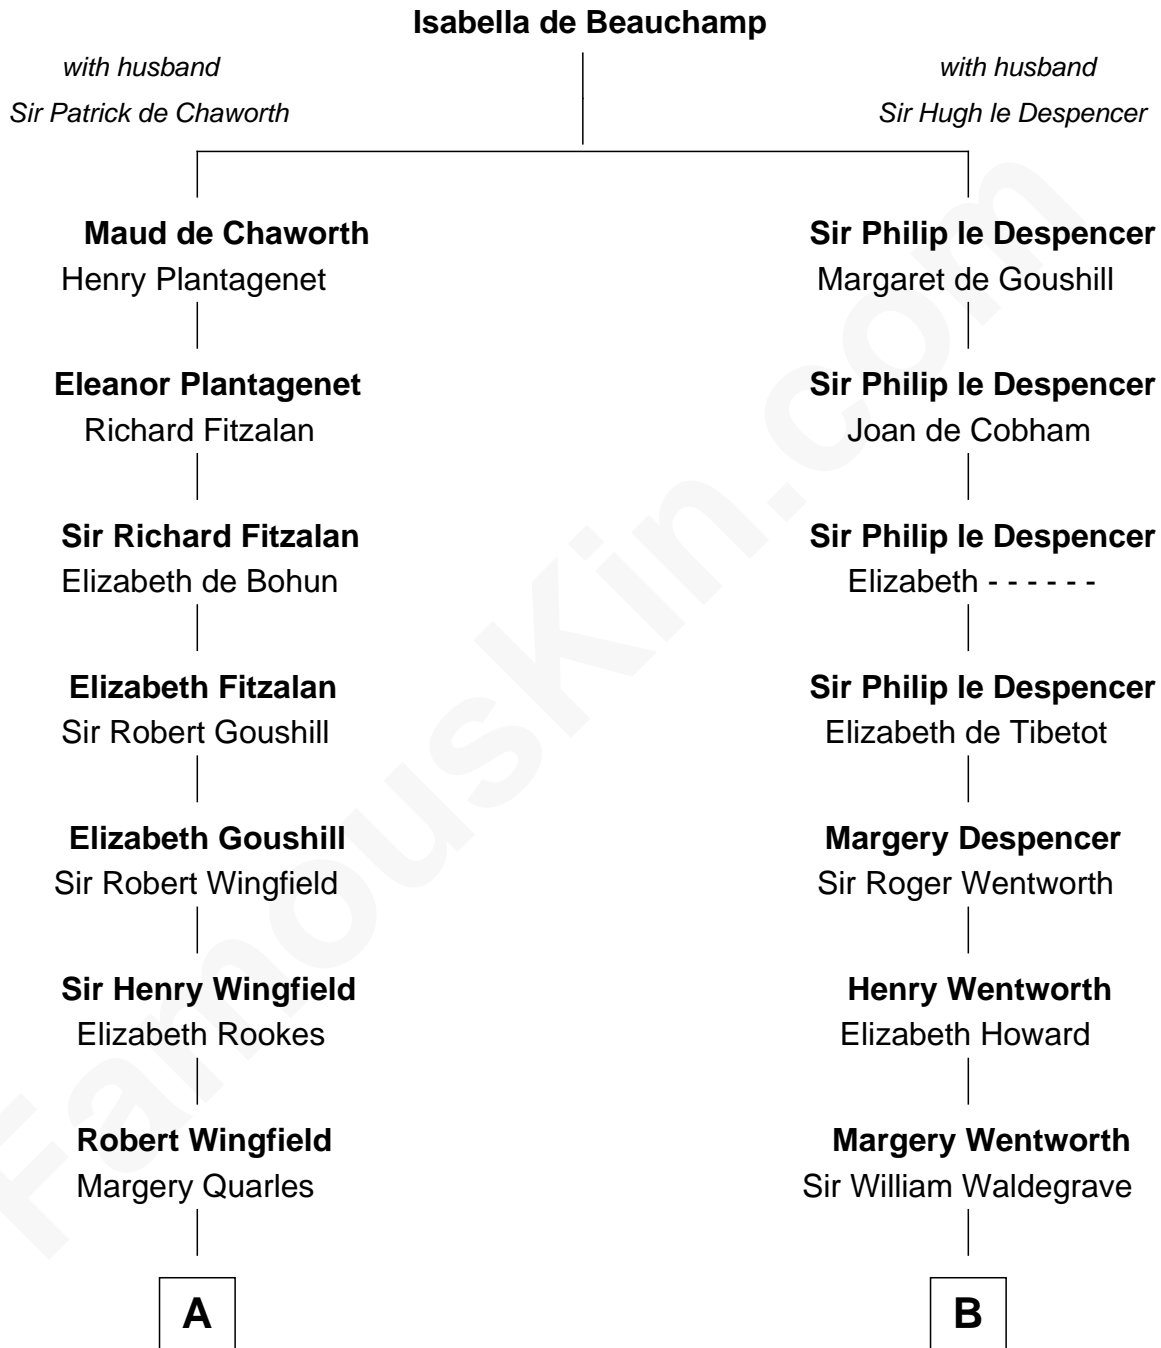

**FamousKin.com**  
**Relationship Chart of**  
**Anderson Cooper**  
*Television Journalist*

19th cousin 2 times removed of

**Bob Moore**  
*Co-Founder, Bob's Red Mill*

**C**

**Reginald Claypoole Vanderbilt**

Gloria Maria Mercedes Morgan

**Gloria Laura Morgan Vanderbilt**

Wyatt Emory Cooper

**Anderson Cooper**

*Television Journalist*

**D**

**Morris Fox**

Sarah A. Smith

**Violette Fox**

Daniel Francis Learnard

**Clinton Morris Learnard**

Gertrude Maud Yost

**Doris Dell Learnard**

Kenneth Earl Moore

**Bob Moore**

*Co-Founder, Bob's Red Mill*