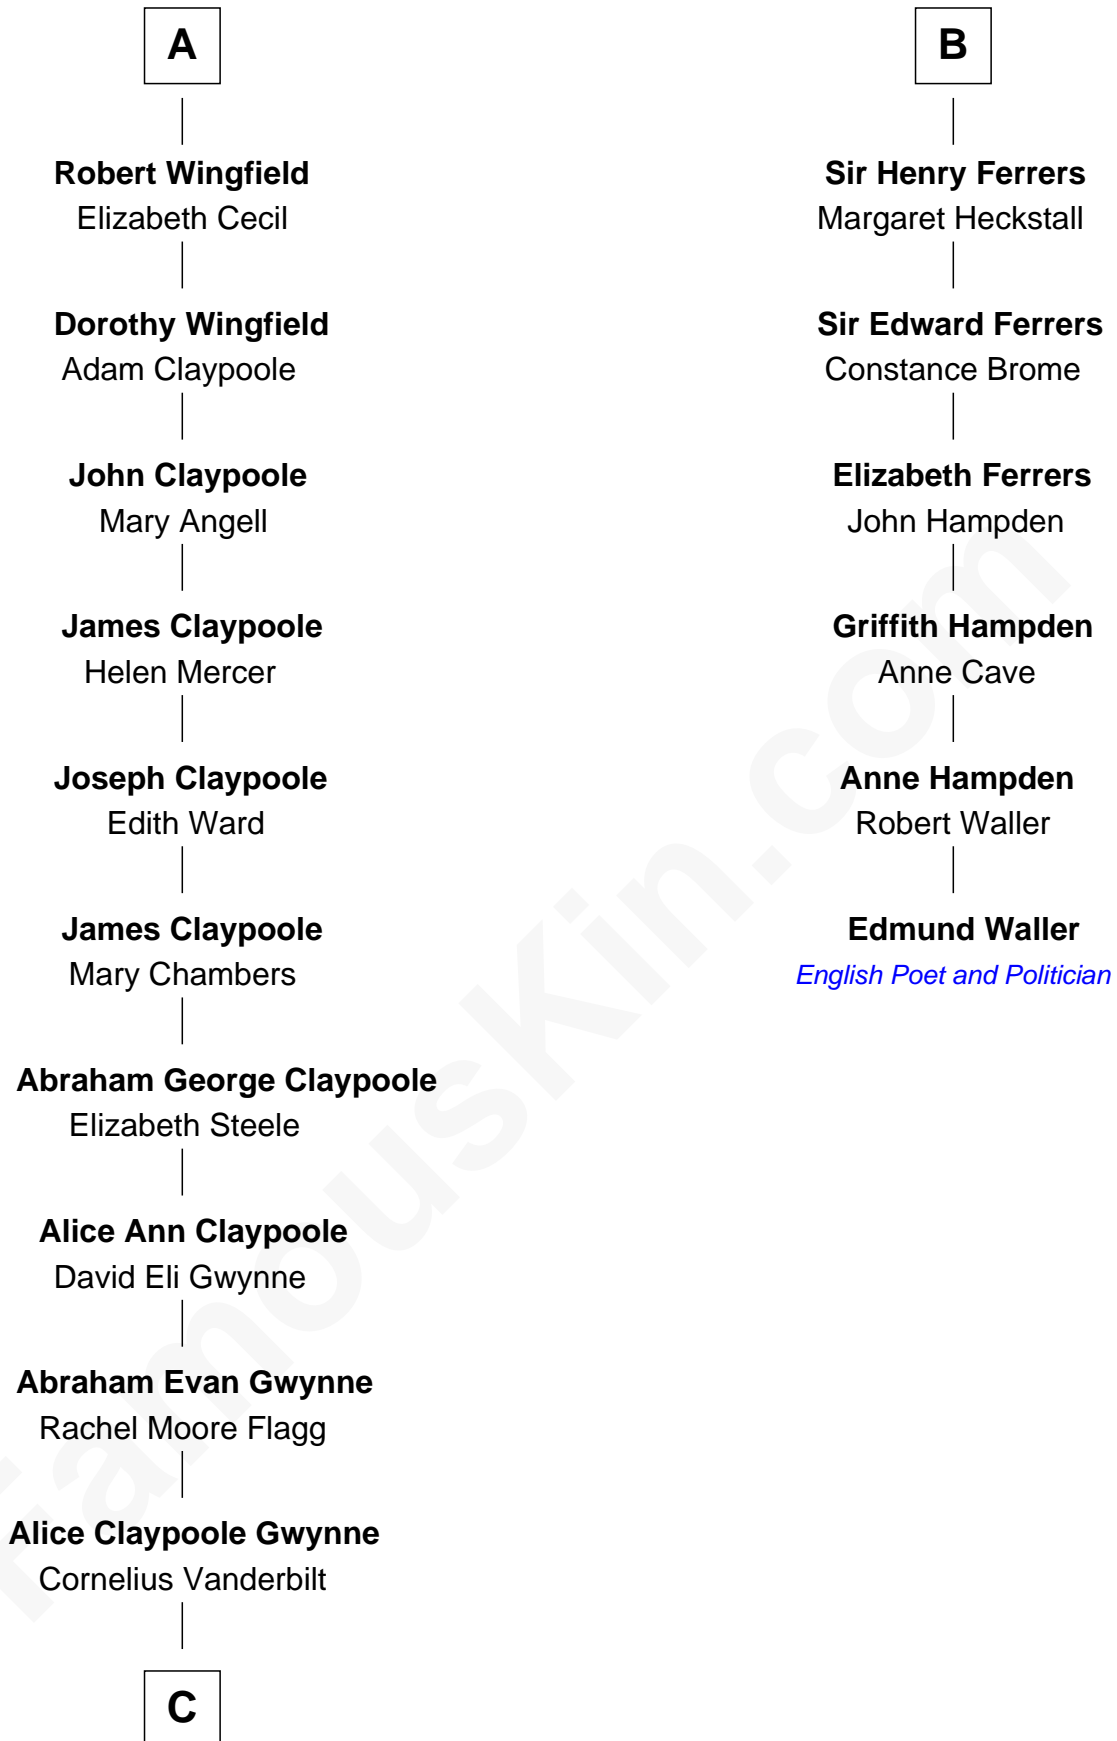

# FamousKin.com Relationship Chart of

**Anderson Cooper**

*Television Journalist*

12th cousin 7 times removed of

**Edmund Waller**

*English Poet and Politician*

**King Edward I**  
Eleanor of Castile

C

Reginald Claypoole Vanderbilt

Gloria Maria Mercedes Morgan

Gloria Laura Morgan Vanderbilt

Wyatt Emory Cooper

Anderson Cooper

*Television Journalist*