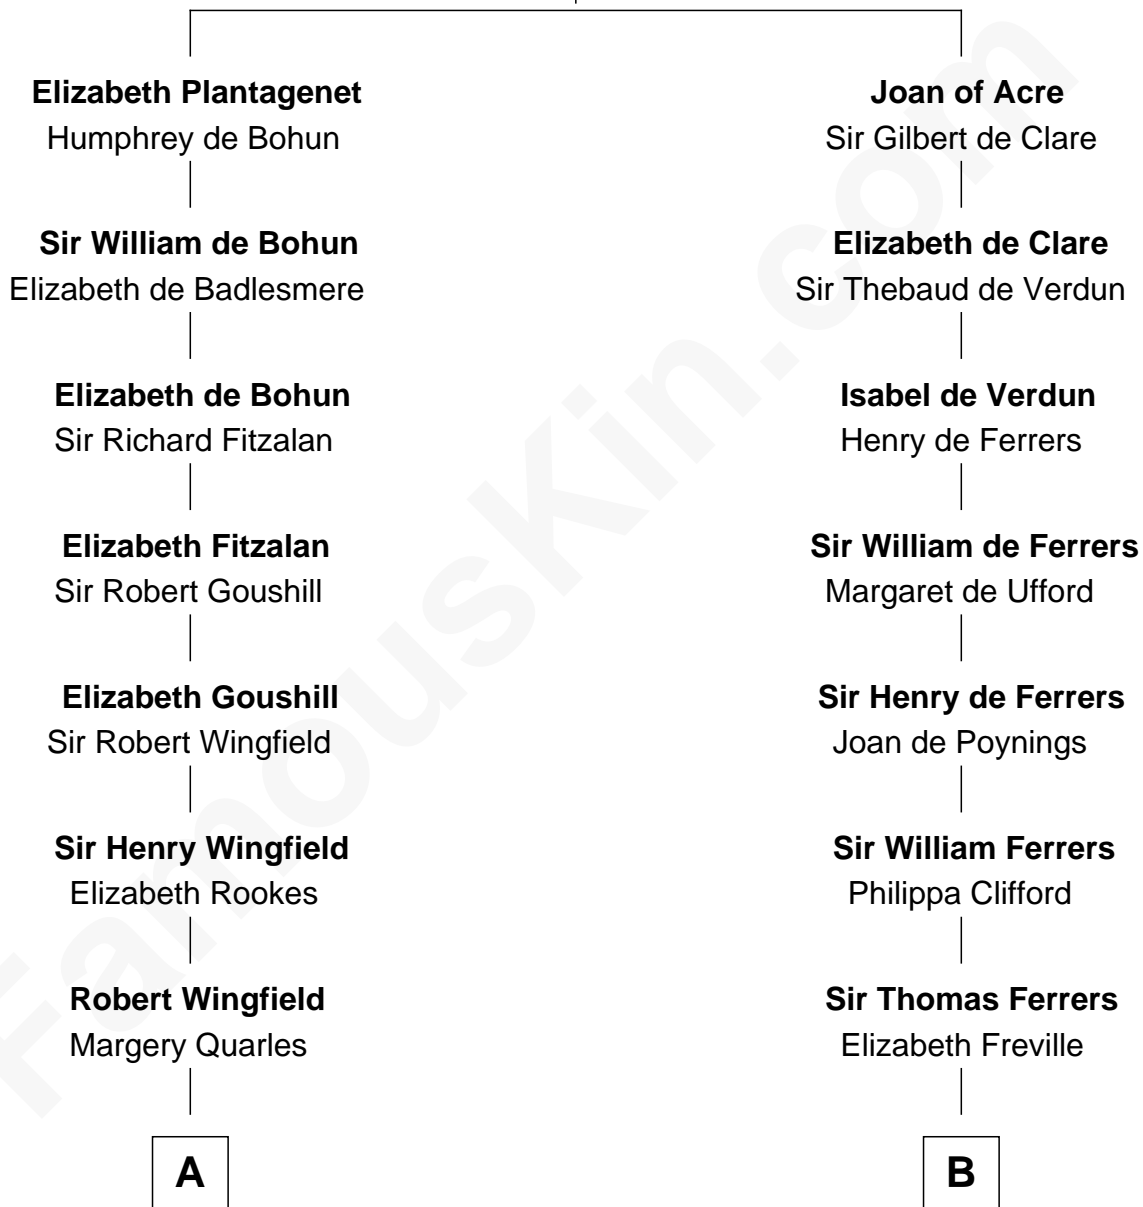

# FamousKin.com Relationship Chart of

**Anderson Cooper**

*Television Journalist*

12th cousin 7 times removed of

**Edmund Waller**

*English Poet and Politician*

**King Edward I**  
Eleanor of Castile

C

Reginald Claypoole Vanderbilt

Gloria Maria Mercedes Morgan

Gloria Laura Morgan Vanderbilt

Wyatt Emory Cooper

Anderson Cooper

*Television Journalist*