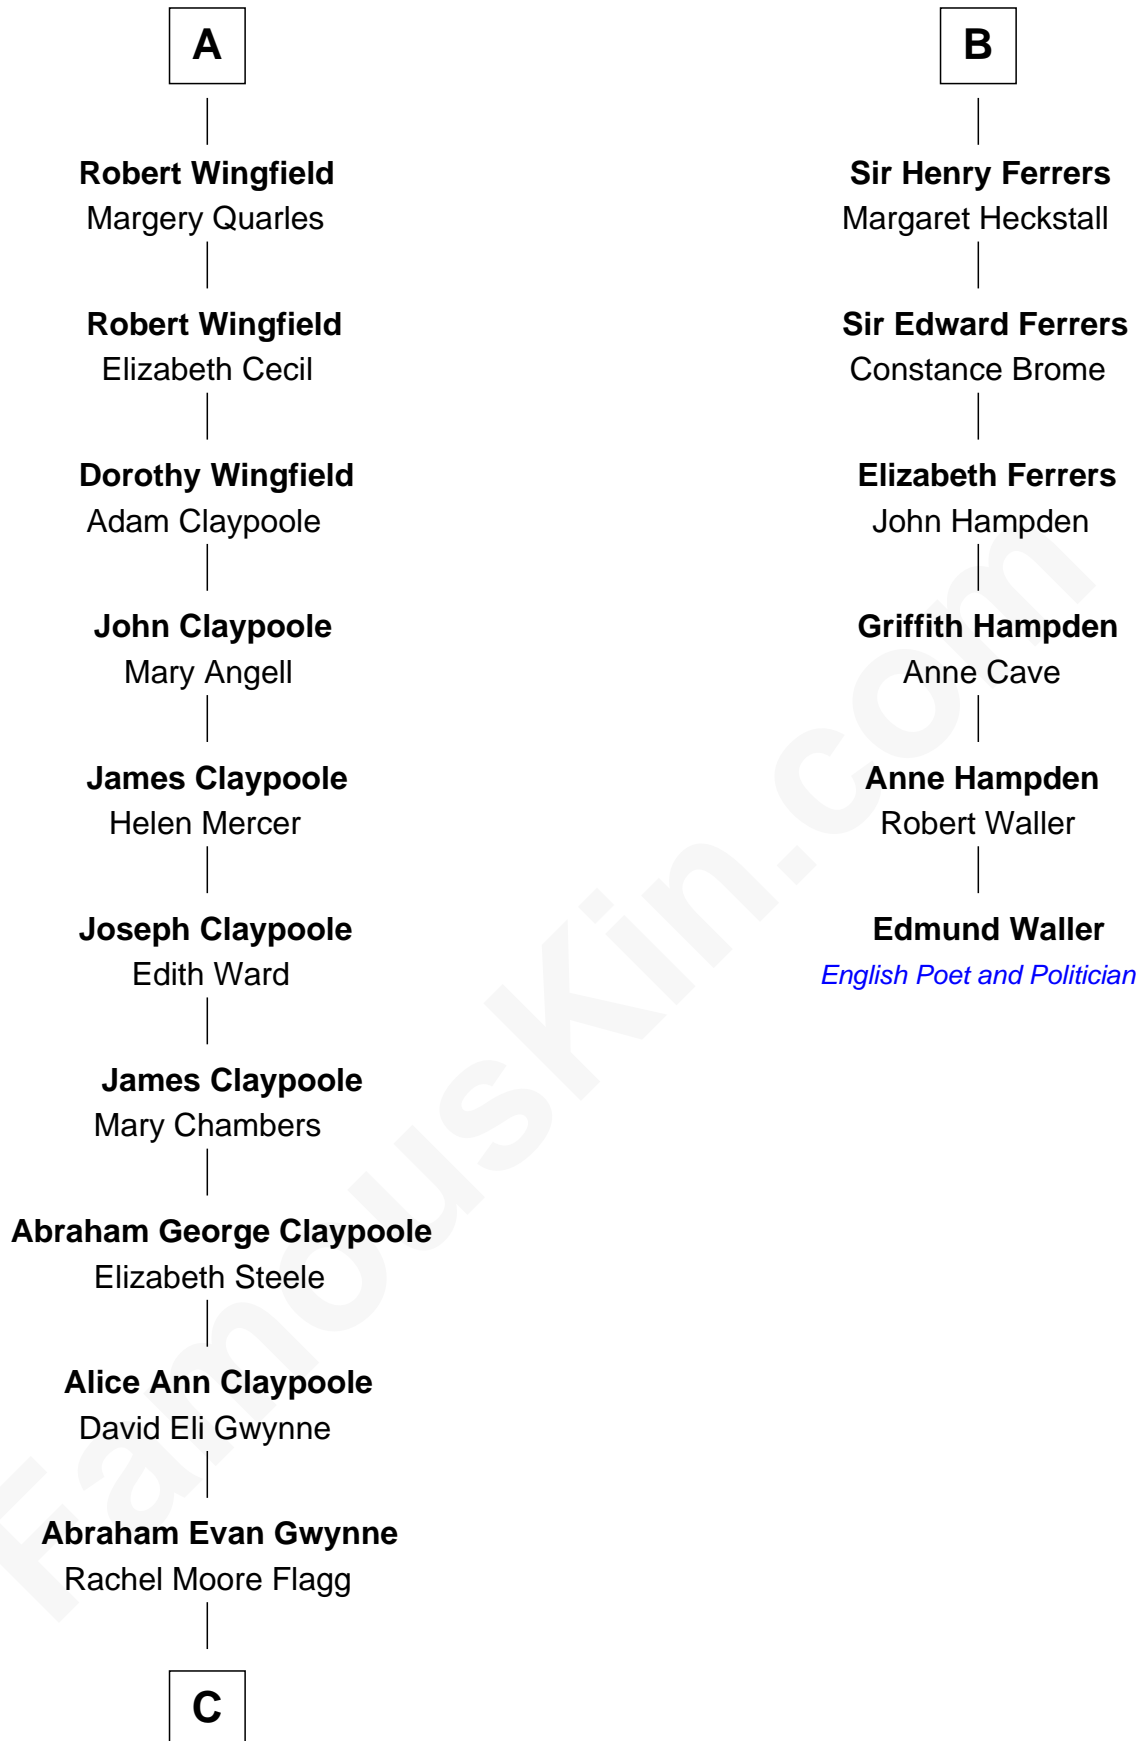

FamousKin.com Relationship Chart of

Anderson Cooper

Television Journalist

12th cousin 8 times removed of

Edmund Waller

English Poet and Politician

Sir Humphrey de Bohun

Eleanor de Braiose

C

—
Alice Claypoole Gwynne

Cornelius Vanderbilt

—
Reginald Claypoole Vanderbilt

Gloria Maria Mercedes Morgan

—
Gloria Laura Morgan Vanderbilt

Wyatt Emory Cooper

—
Anderson Cooper