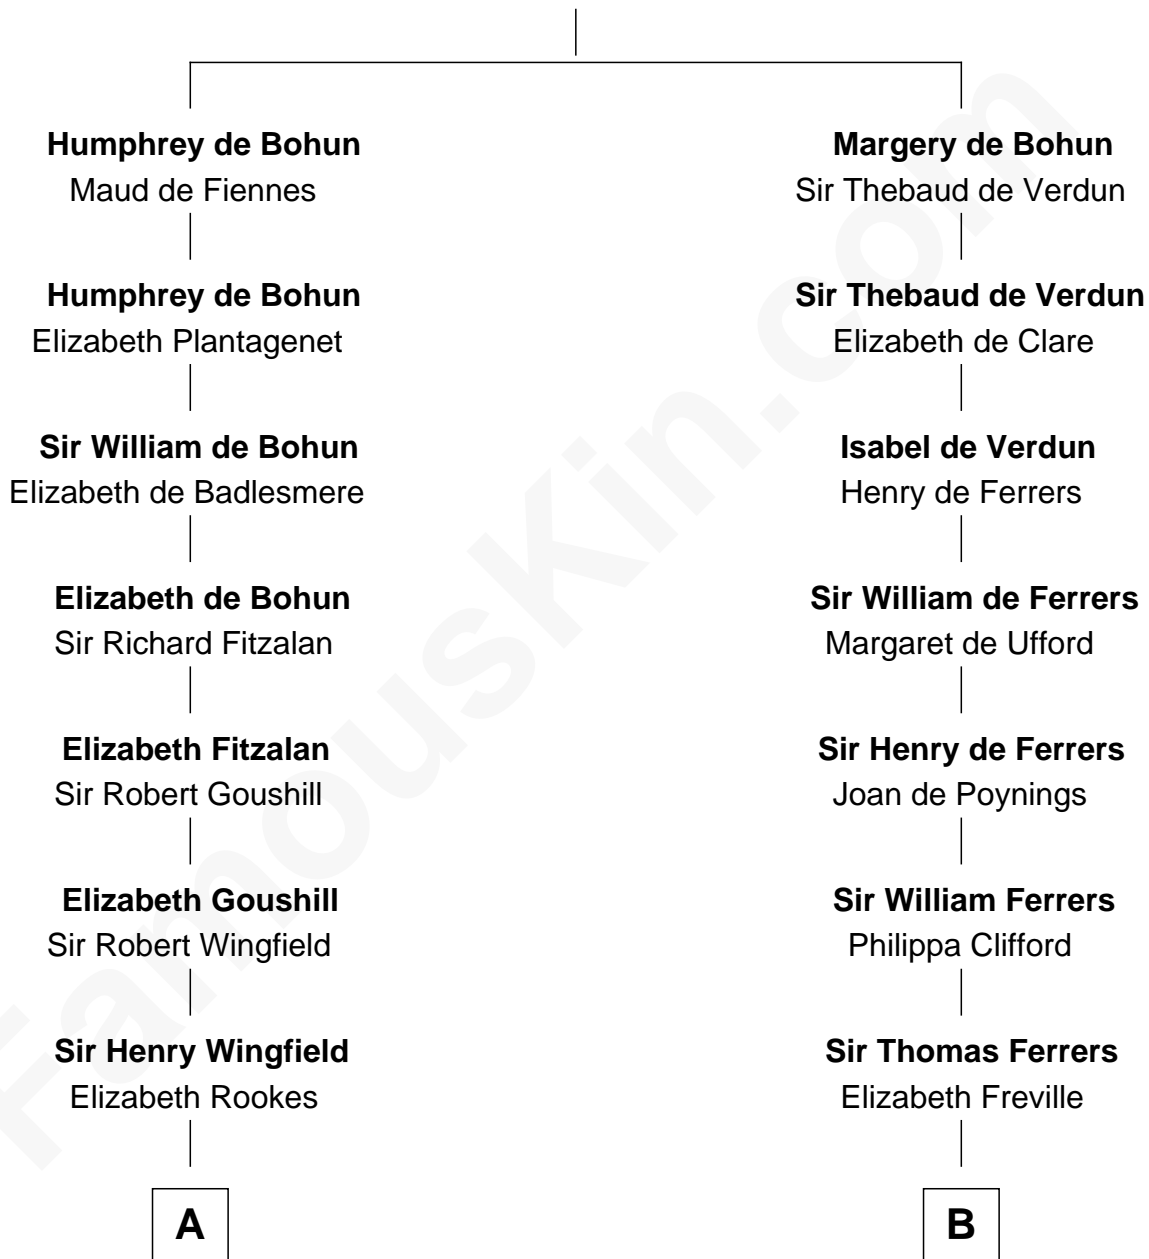

FamousKin.com Relationship Chart of

Anderson Cooper

Television Journalist

12th cousin 8 times removed of

Edmund Waller

English Poet and Politician

Sir Humphrey de Bohun

Eleanor de Braiose

C

—
Alice Claypoole Gwynne

Cornelius Vanderbilt

—
Reginald Claypoole Vanderbilt

Gloria Maria Mercedes Morgan

—
Gloria Laura Morgan Vanderbilt

Wyatt Emory Cooper

—
Anderson Cooper