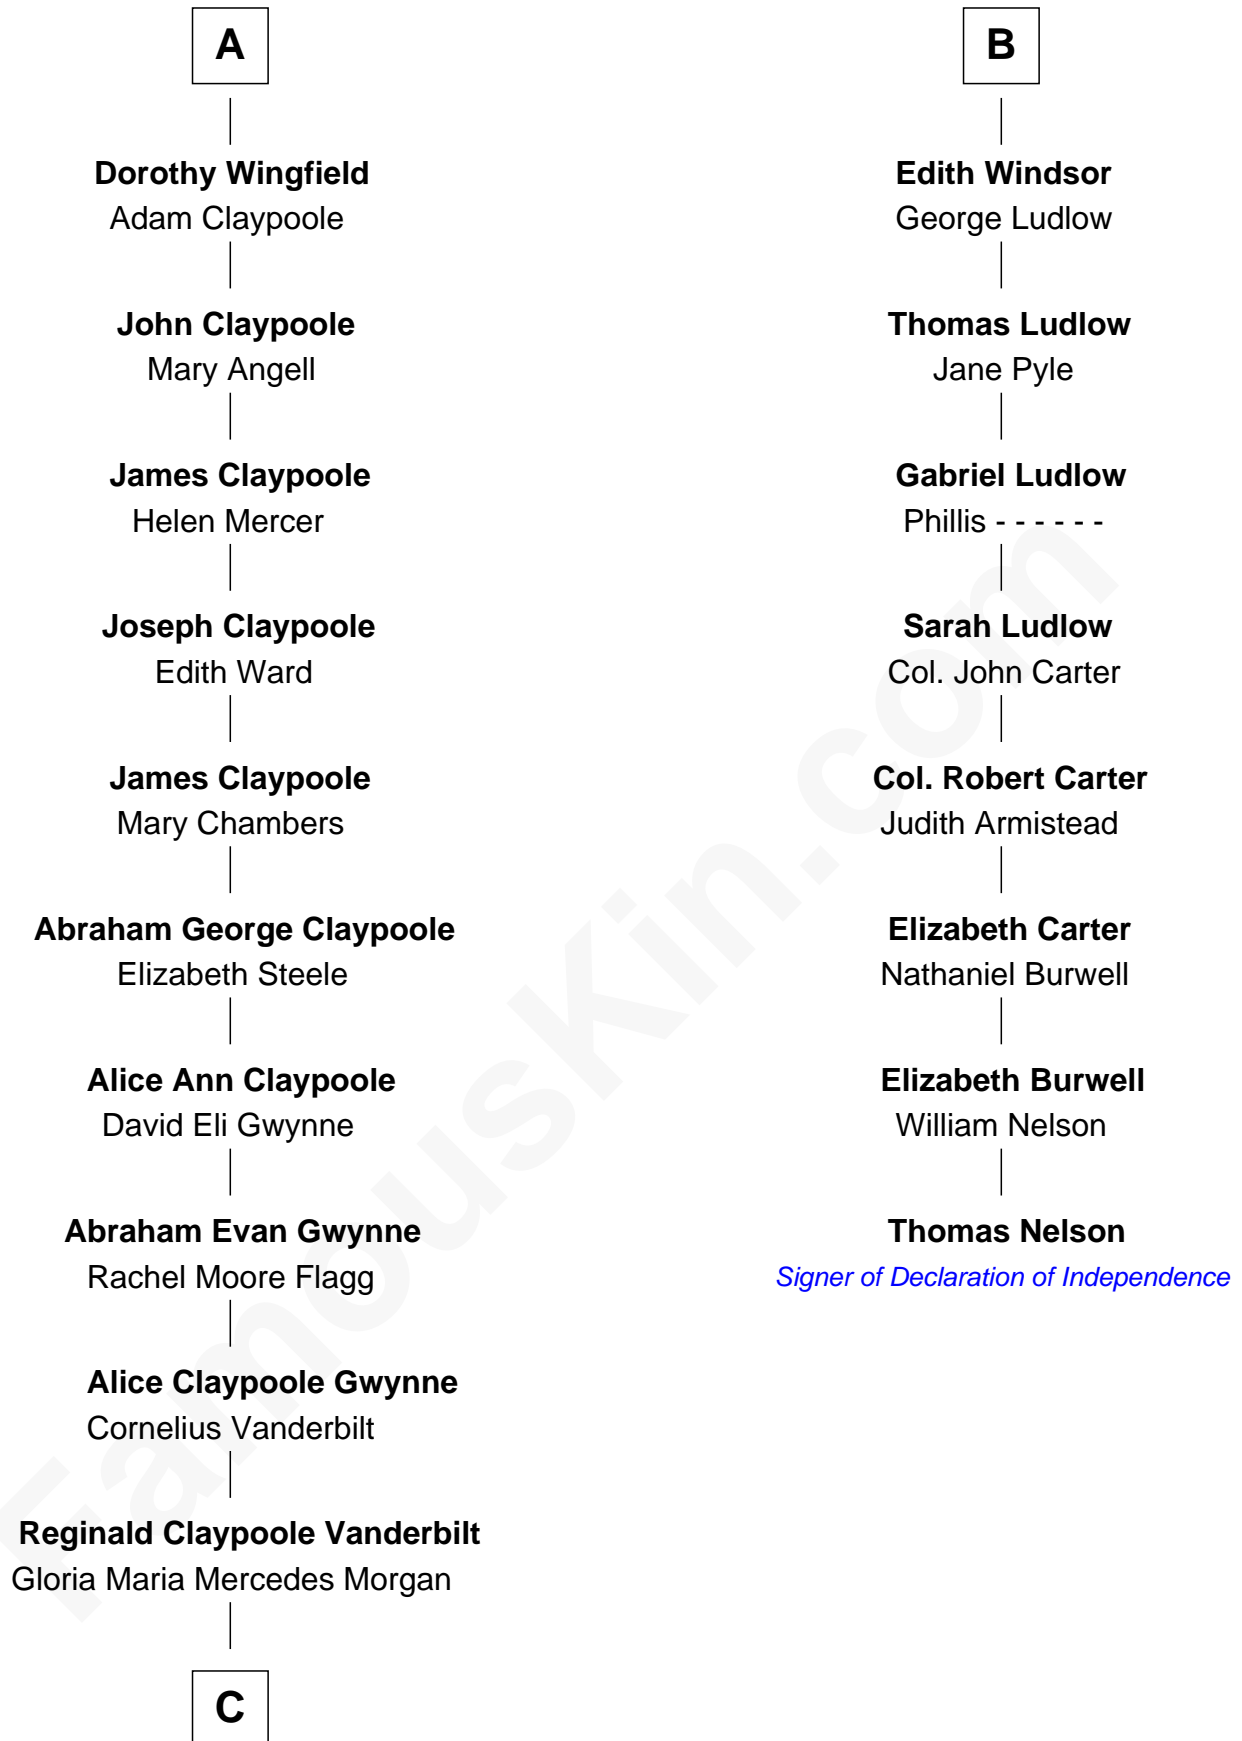

**FamousKin.com**  
**Relationship Chart of**  
**Anderson Cooper**  
*Television Journalist*

14th cousin 4 times removed of

**Thomas Nelson**  
*Signer of the Declaration of Independence*

**Humphrey de Bohun**  
 Elizabeth Plantagenet

**Sir Hugh Luttrell**  
 Catherine de Beaumont

**Elizabeth Goushill**  
 Sir Robert Wingfield

**Elizabeth Luttrell**  
 John Stratton

**Sir Henry Wingfield**  
 Elizabeth Rookes

**Elizabeth Stratton**  
 John Andrews

**Robert Wingfield**  
 Margery Quarles

**Elizabeth Andrews**  
 Sir Thomas de Windsor

**Robert Wingfield**  
 Elizabeth Cecil

**Sir Andrews de Windsor**  
 Elizabeth Blount

**A**

**B**

**Gloria Laura Morgan Vanderbilt**