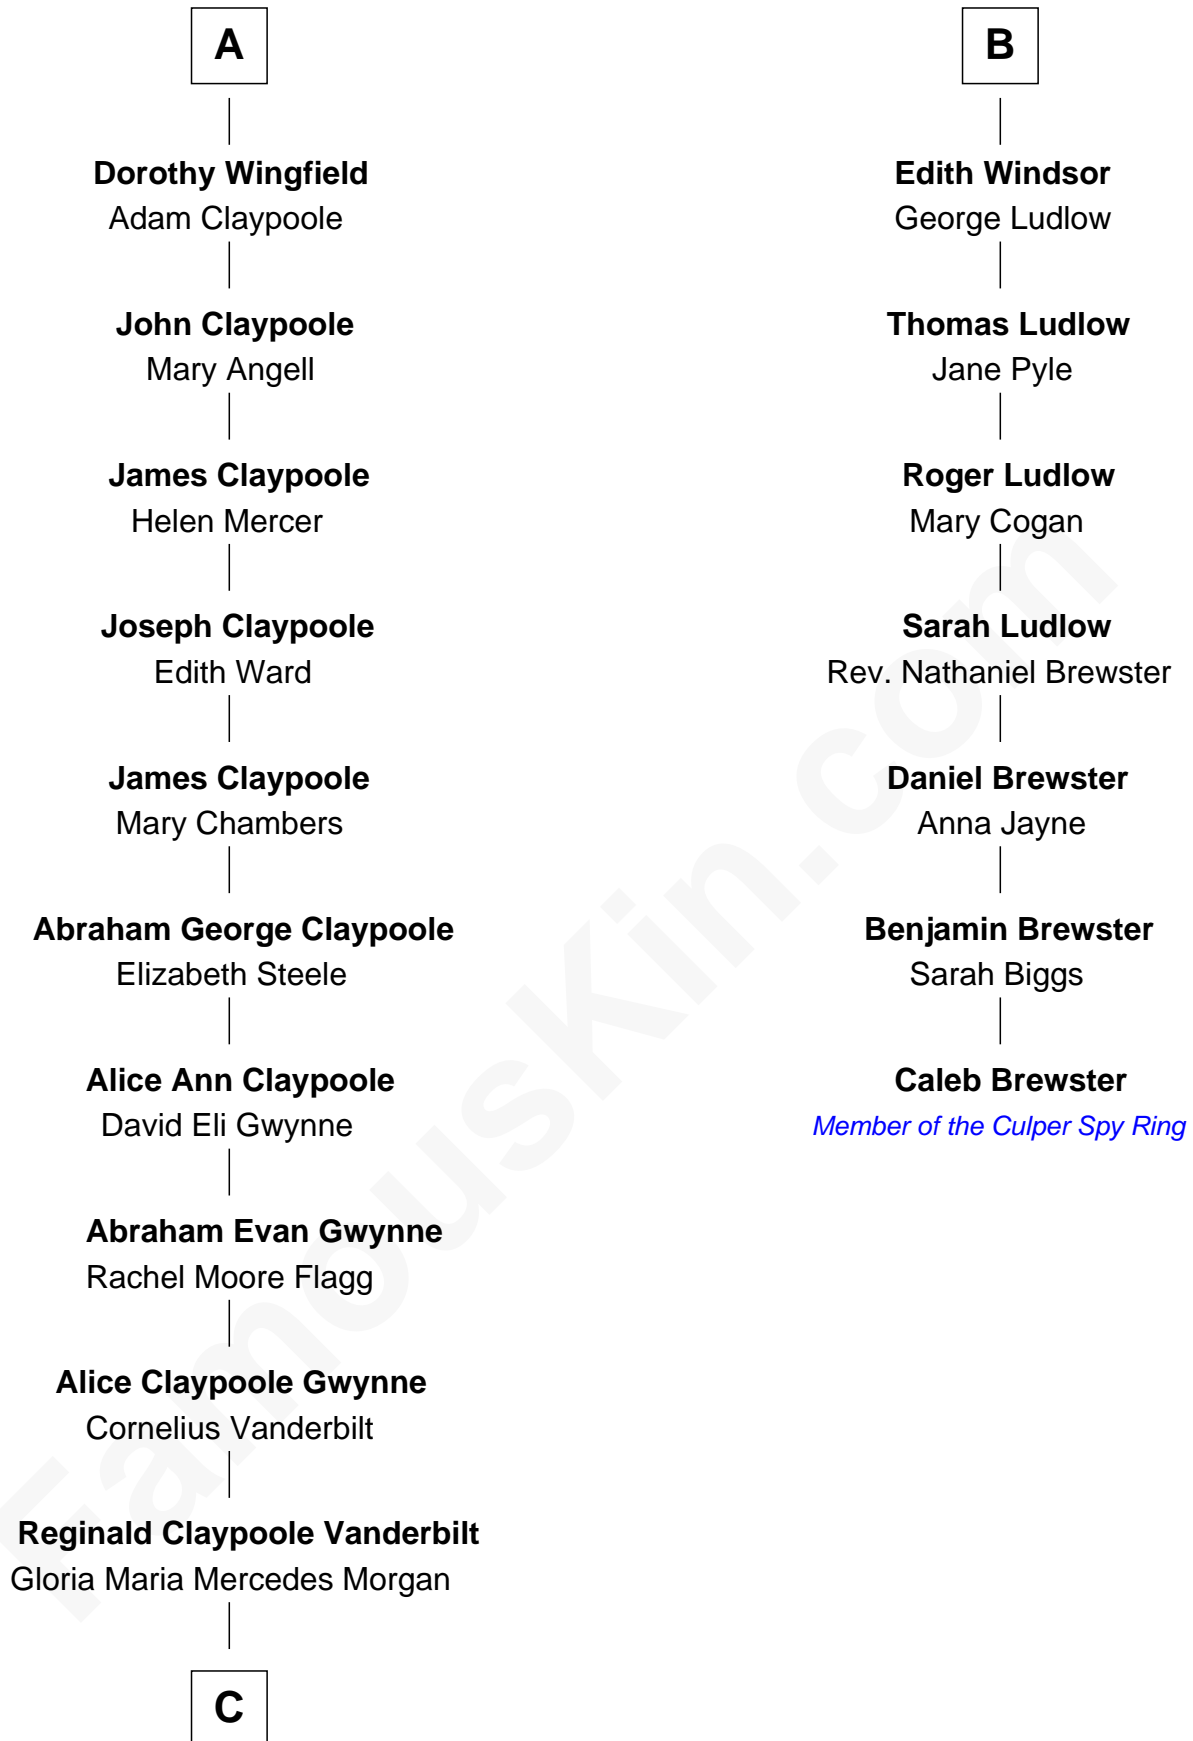

FamousKin.com
Relationship Chart of
Anderson Cooper
Television Journalist

13th cousin 5 times removed of

Caleb Brewster

Member of the Culper Spy Ring during the American Revolution

Humphrey de Bohun
 Elizabeth Plantagenet

Sir Hugh Luttrell
 Catherine de Beaumont

Elizabeth Goushill
 Sir Robert Wingfield

Elizabeth Luttrell
 John Stratton

Sir Henry Wingfield
 Elizabeth Rookes

Elizabeth Stratton
 John Andrews

Robert Wingfield
 Margery Quarles

Elizabeth Andrews
 Sir Thomas de Windsor

Robert Wingfield
 Elizabeth Cecil

Sir Andrews de Windsor
 Elizabeth Blount

A

B

Gloria Laura Morgan Vanderbilt

Wyatt Emory Cooper

Anderson Cooper