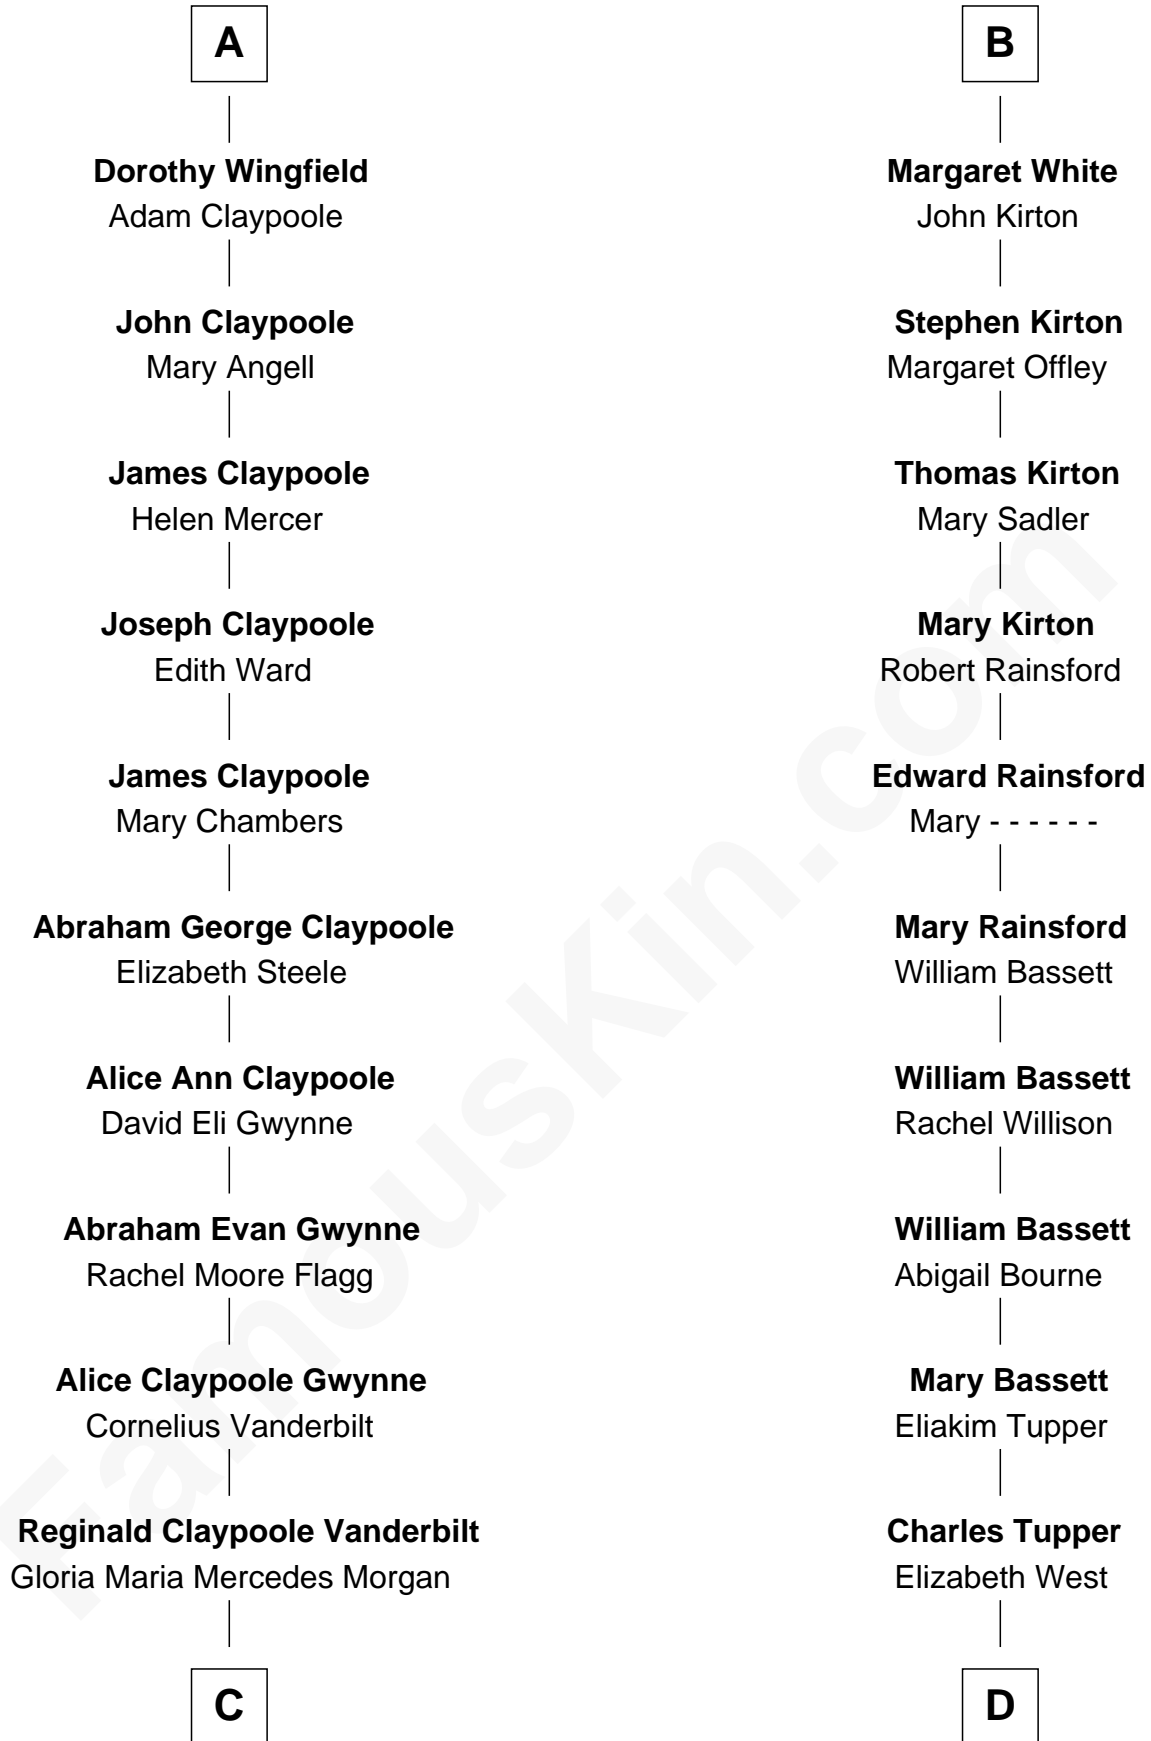

FamousKin.com Relationship Chart of

Anderson Cooper

Television Journalist

18th cousin of

Sir Charles Tupper

6th Prime Minister of Canada

Bartholomew de Badlesmere

Margaret de Clare

Sir Henry Wingfield

Elizabeth Rookes

Robert Wingfield

Margery Quarles

Robert Wingfield

Elizabeth Cecil

A

Maud de Badlesmere

Sir Robert Hungerford

Eleanor Hungerford

Sir John White

Robert White

Margaret Gainsford

B

C

Gloria Laura Morgan Vanderbilt

Wyatt Emory Cooper

Anderson Cooper

Television Journalist

D

Rev. Charles Tupper

Miriam Lockhart

Sir Charles Tupper

6th Prime Minister of Canada