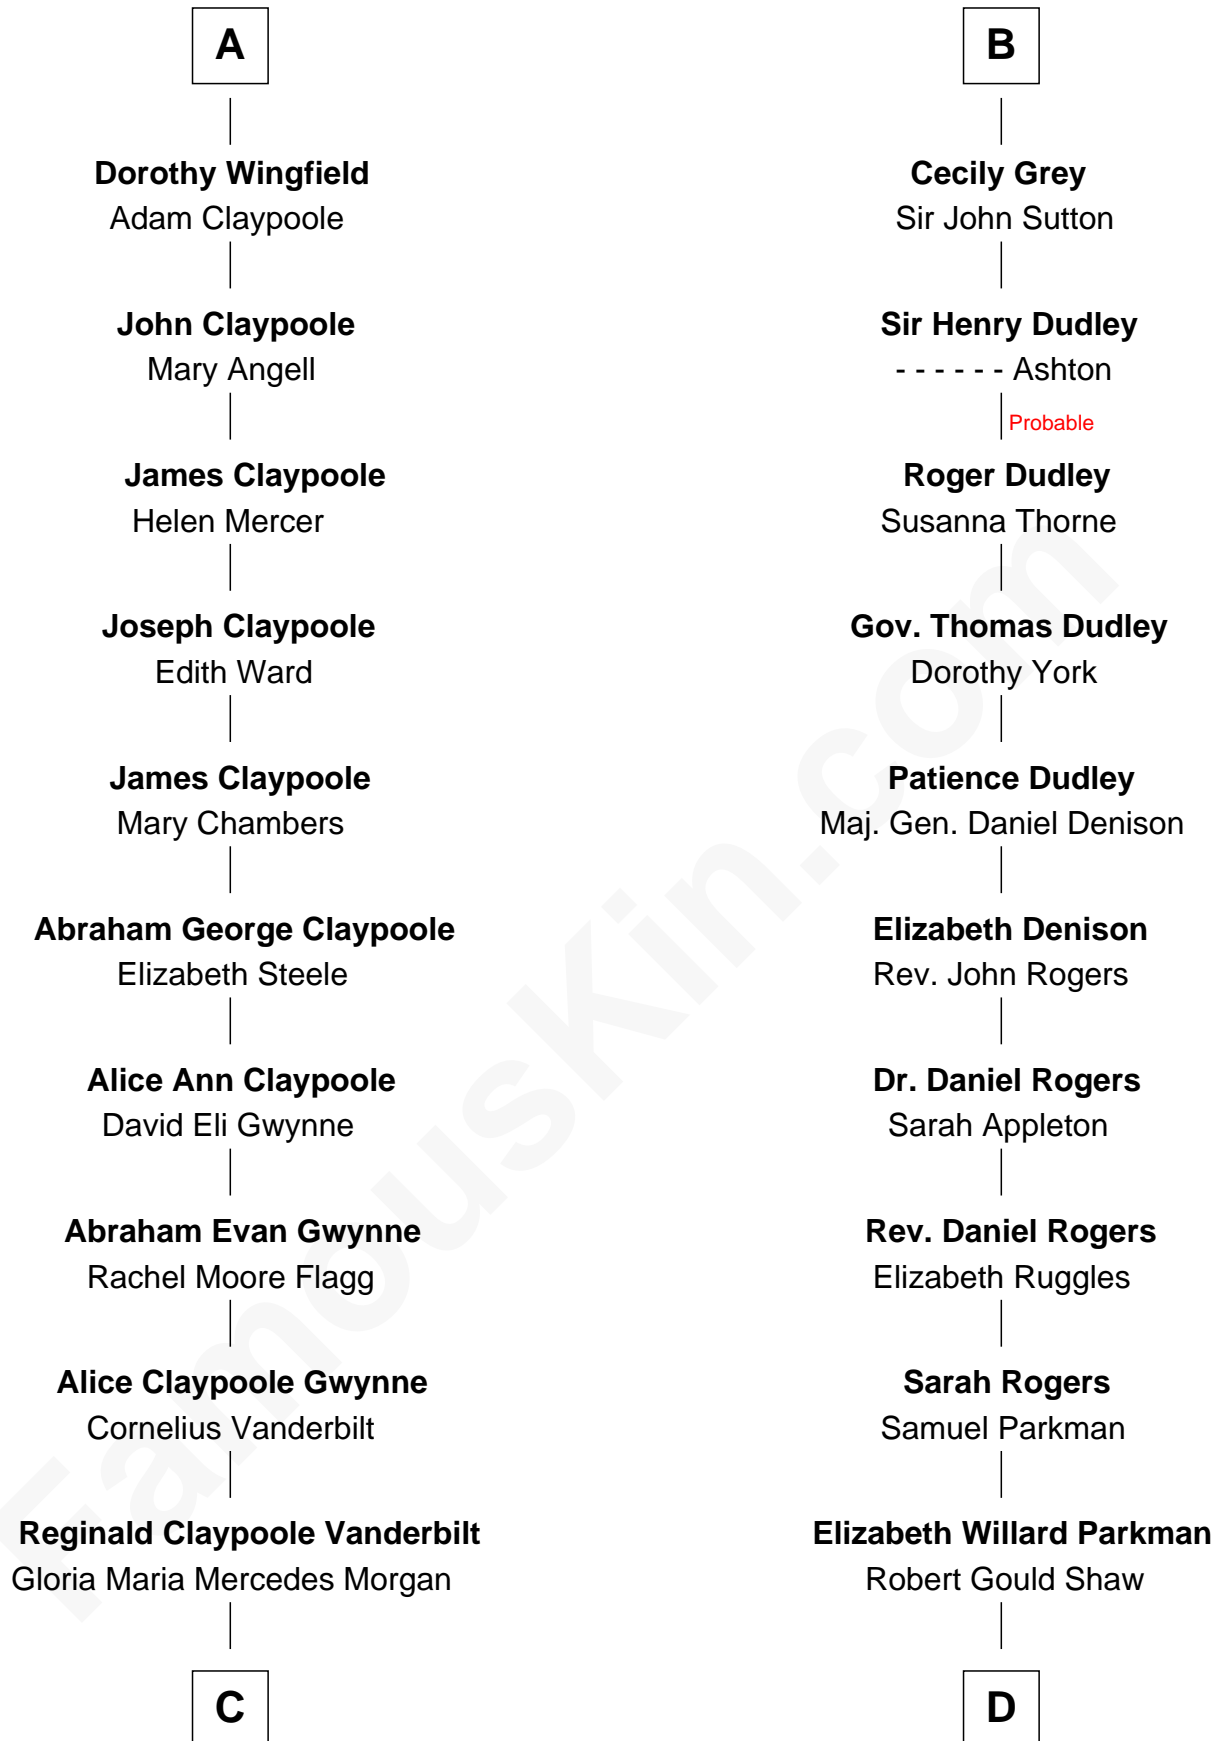

# FamousKin.com Relationship Chart of

**Anderson Cooper**  
*Television Journalist*

18th cousin of

**Colonel Robert Gould Shaw**  
*U.S. Civil War leader of film "Glory" fame*

**Bartholomew de Badlesmere**  
Margaret de Clare

**Elizabeth de Badlesmere**  
Sir William de Bohun

**Elizabeth de Bohun**  
Sir Richard Fitzalan

**Elizabeth Fitzalan**  
Sir Robert Goushill

**Elizabeth Goushill**  
Sir Robert Wingfield

**Sir Henry Wingfield**  
Elizabeth Rookes

**Robert Wingfield**  
Margery Quarles

**Robert Wingfield**  
Elizabeth Cecil

**A**

**Margery de Badlesmere**  
Sir William de Ros

**Thomas de Ros**  
Beatrice de Stafford

**Margaret de Ros**  
Sir Reynold Grey

**Margaret Grey**  
Sir William Bonville

**William Bonville**  
Elizabeth Harington

**William Bonville**  
Katherine Neville

**Cecily Bonville**  
Thomas Grey

**B**

**C**

**Gloria Laura Morgan Vanderbilt**

Wyatt Emory Cooper