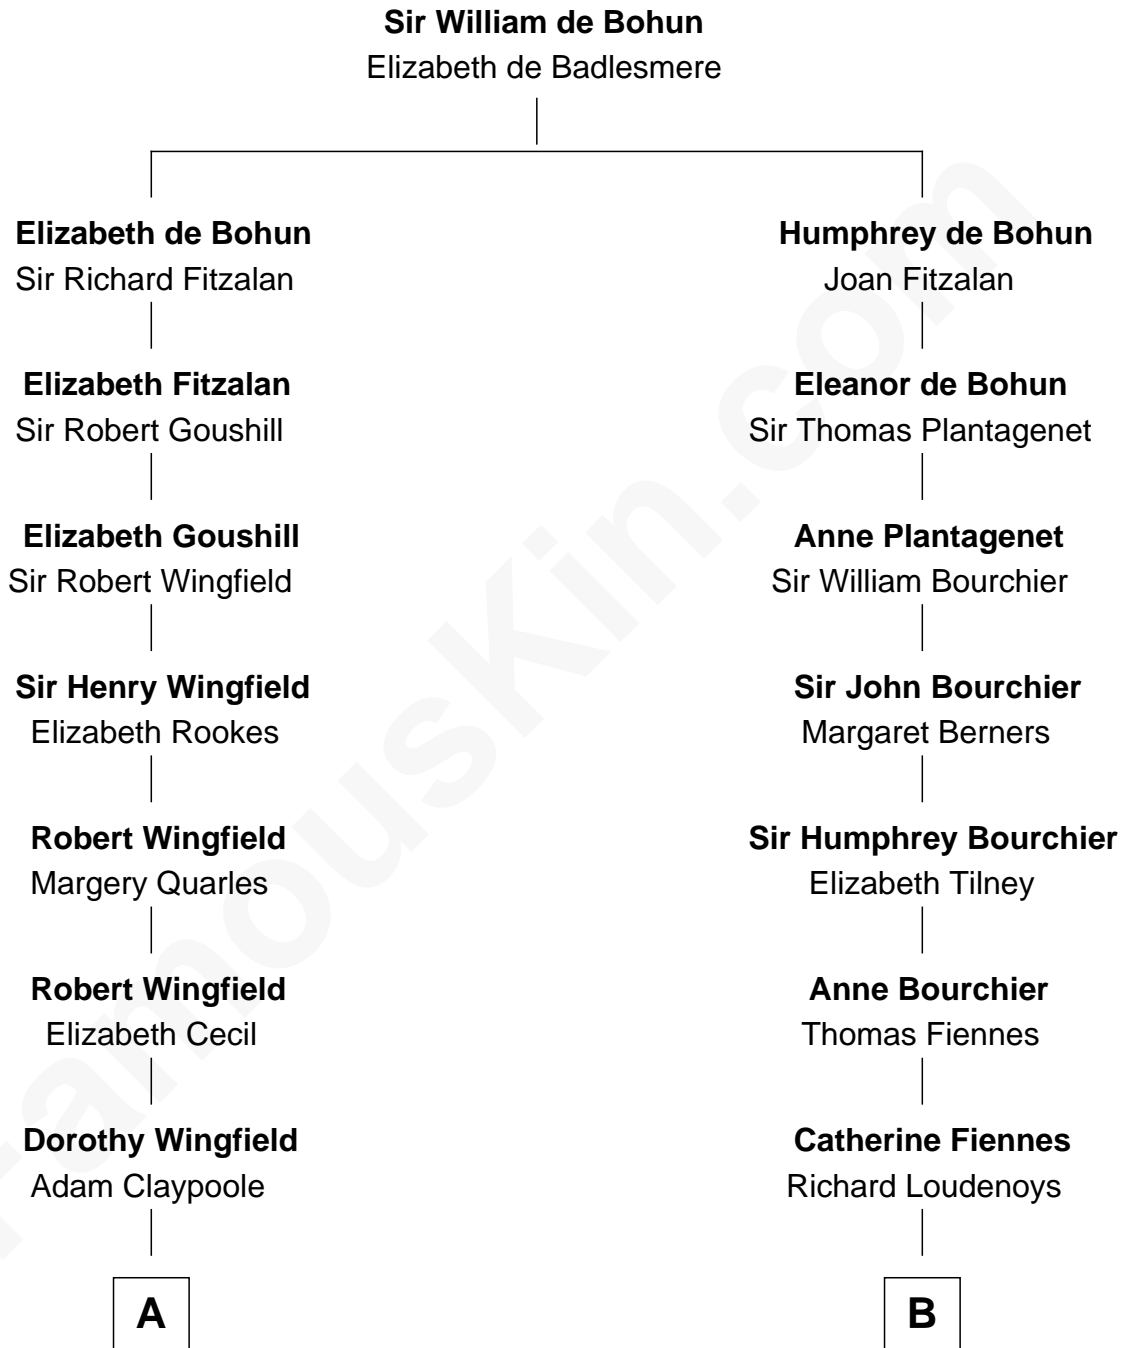

**FamousKin.com**  
**Relationship Chart of**  
**Anderson Cooper**  
*Television Journalist*

17th cousin 4 times removed of  
**Anne Baxter**  
*Movie Actress*

**C**

Rev. David Wright

Abigail Goddard

William Carey Wright

Anna Lloyd Jones

Frank Lloyd Wright

Catherine L. Tobin

Catherine Dorothy Wright

Kenneth Stuart Baxter

**Anne Baxter**

*Movie Actress*