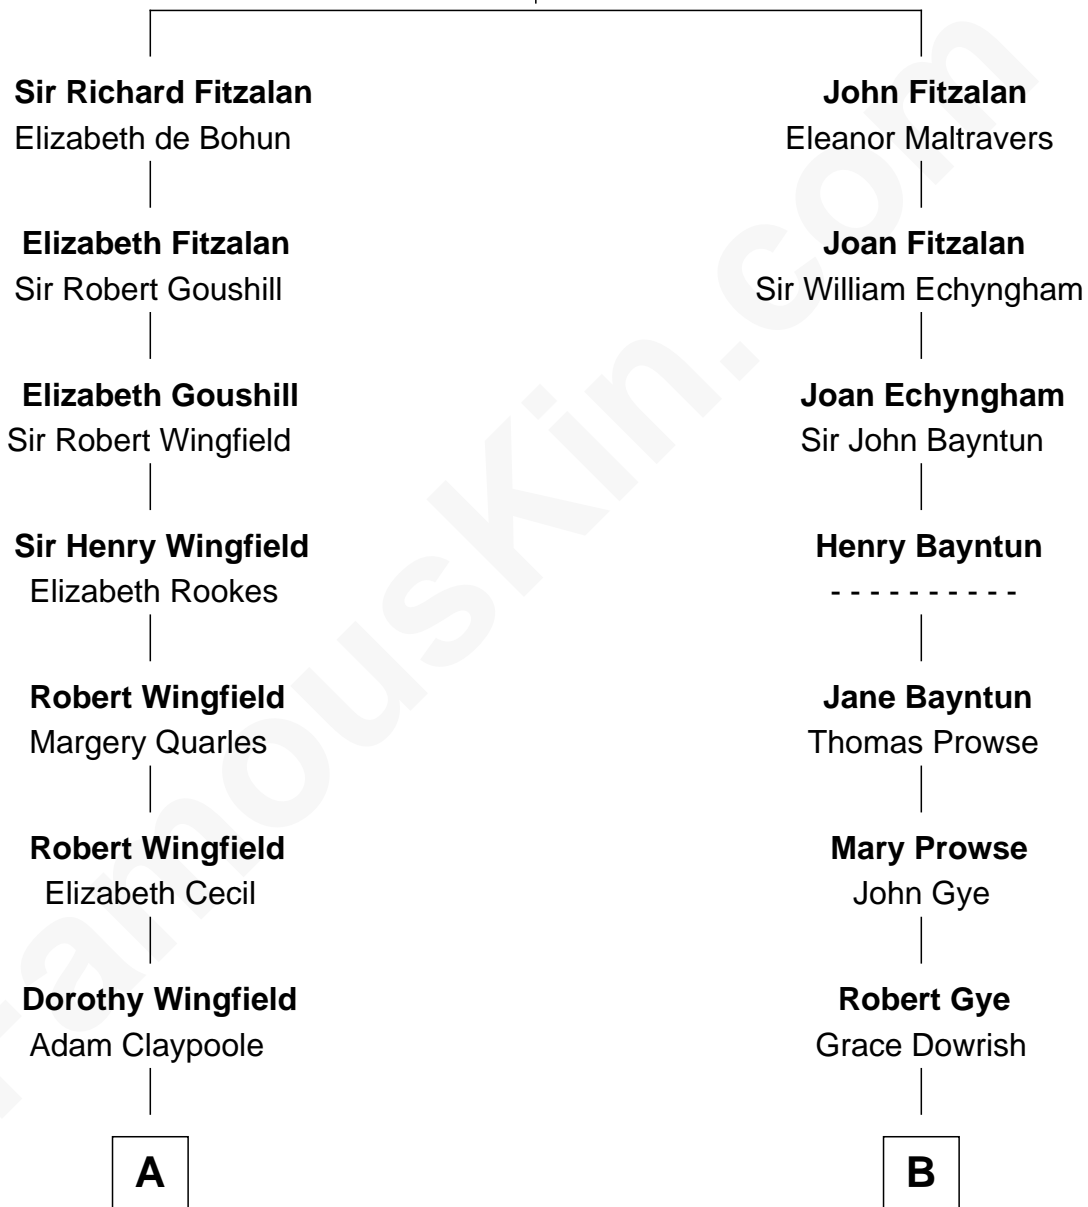

FamousKin.com Relationship Chart of

Anderson Cooper

Television Journalist

17th cousin 1 time removed of

Barbara (Pierce) Bush

First Lady of President George H.W. Bush

Richard Fitzalan
Eleanor Plantagenet

C

Marvin Pierce
Pauline Robinson

Barbara (Pierce) Bush
First Lady of George H.W. Bush

FamousKin.com