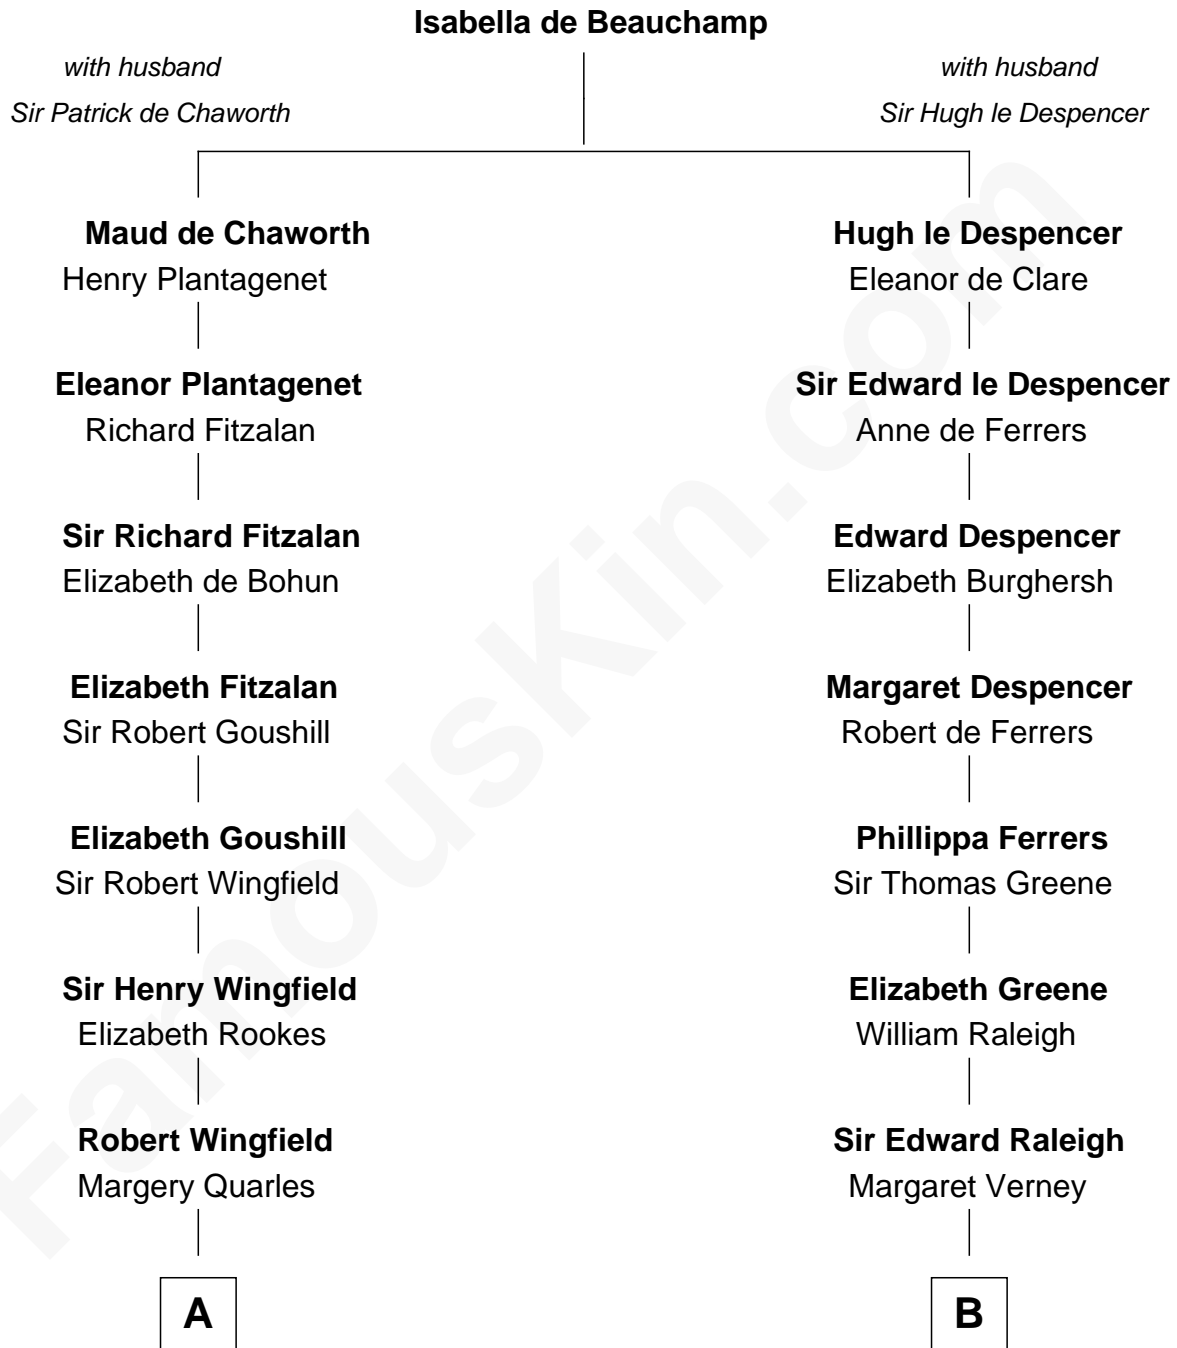

FamousKin.com
Relationship Chart of
Anderson Cooper
Television Journalist

18th cousin 1 time removed of
Lucretia (Rudolph) Garfield
First Lady of President James Garfield

C

Reginald Claypoole Vanderbilt
Gloria Maria Mercedes Morgan

Gloria Laura Morgan Vanderbilt
Wyatt Emory Cooper

Anderson Cooper
Television Journalist

D

Arabella Greene Mason
Zebulon Rudolph

Lucretia (Rudolph) Garfield
First Lady of James Garfield

FamousKin.com