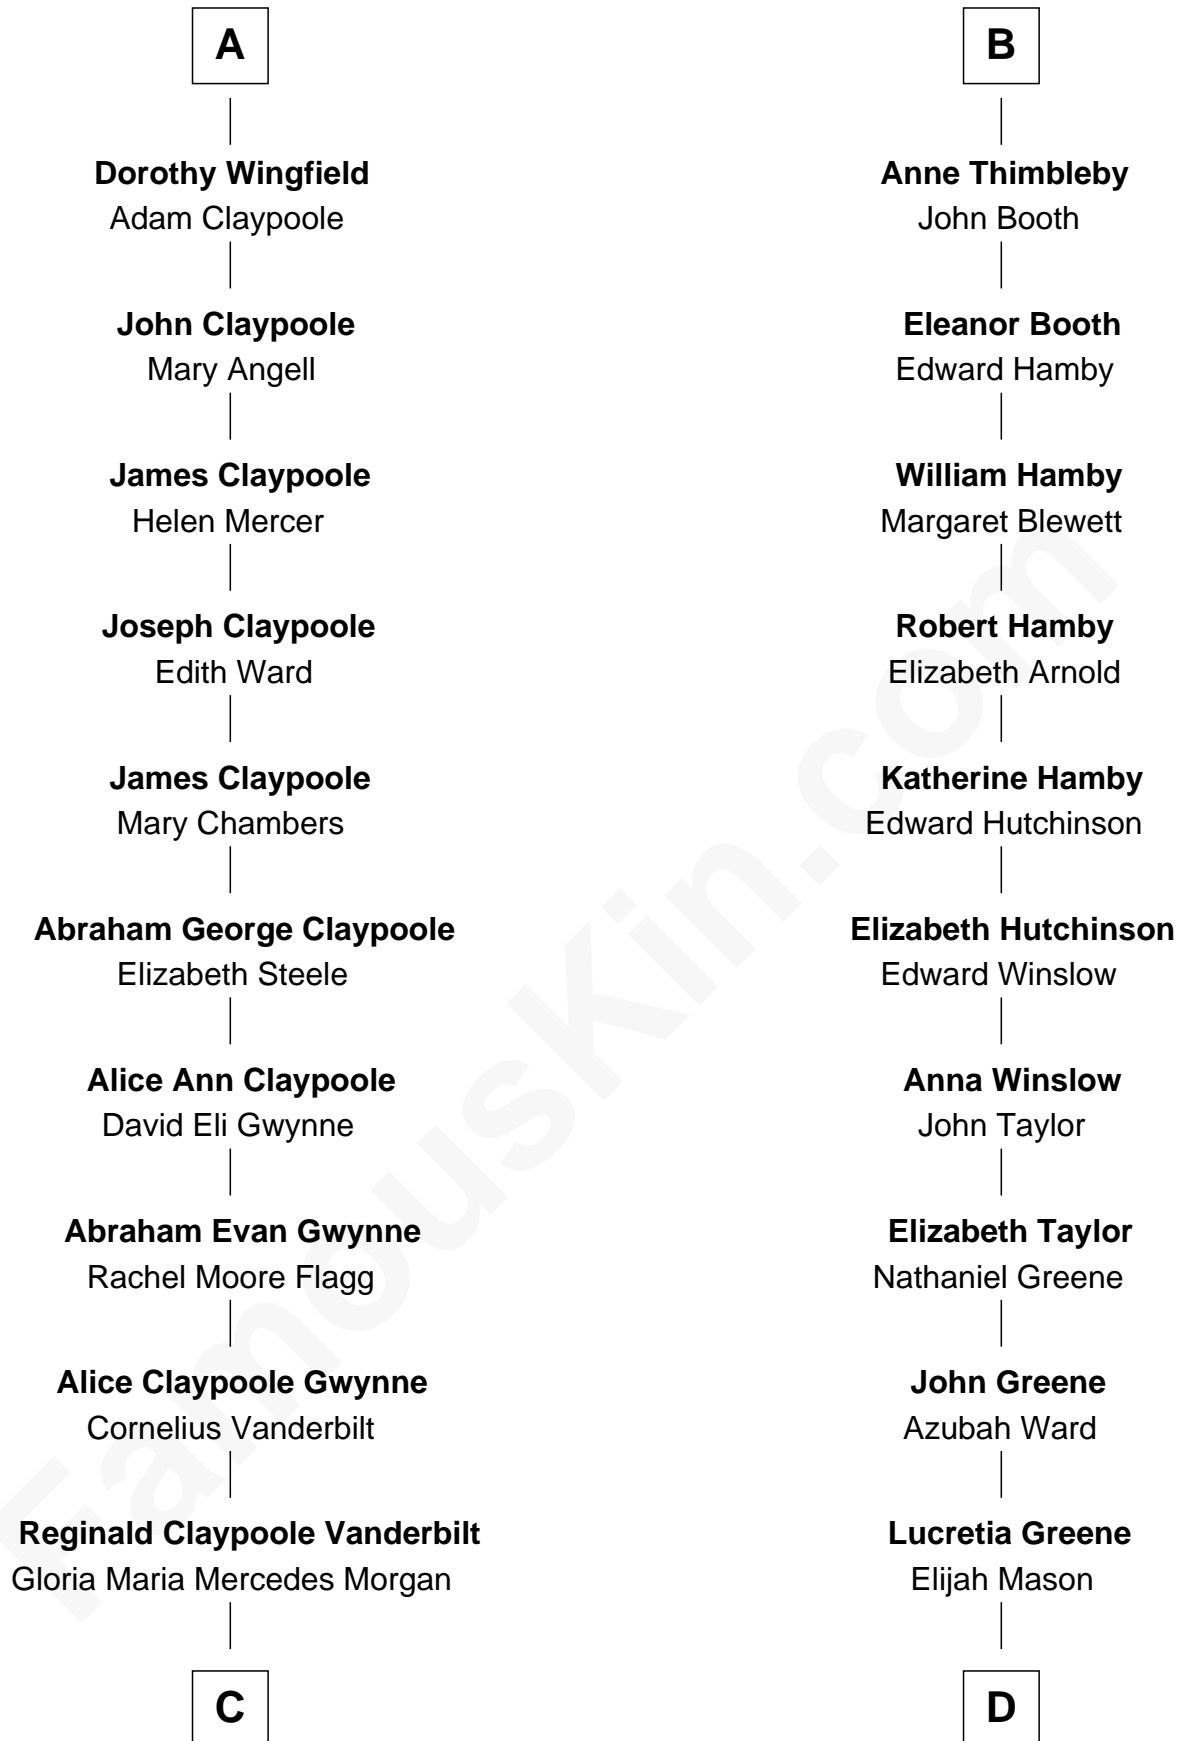

# FamousKin.com Relationship Chart of

**Anderson Cooper**  
*Television Journalist*

18th cousin of

**Lucretia (Rudolph) Garfield**  
*First Lady of President James Garfield*

**Bartholomew de Badlesmere**  
Margaret de Clare

**Sir Henry Wingfield**

Elizabeth Rookes

**Robert Wingfield**

Margery Quarles

**Robert Wingfield**

Elizabeth Cecil

**A**

**Margery de Badlesmere**

Sir Hugh Willoughby

**Margery Willoughby**

Sir Godfrey Hilton

**Elizabeth Hilton**

Richard Thimbleby

**B**

**C**

**Gloria Laura Morgan Vanderbilt**

Wyatt Emory Cooper

**Anderson Cooper**

*Television Journalist*

**D**

**Arabella Greene Mason**

Zebulon Rudolph

**Lucretia (Rudolph) Garfield**

*First Lady of James Garfield*