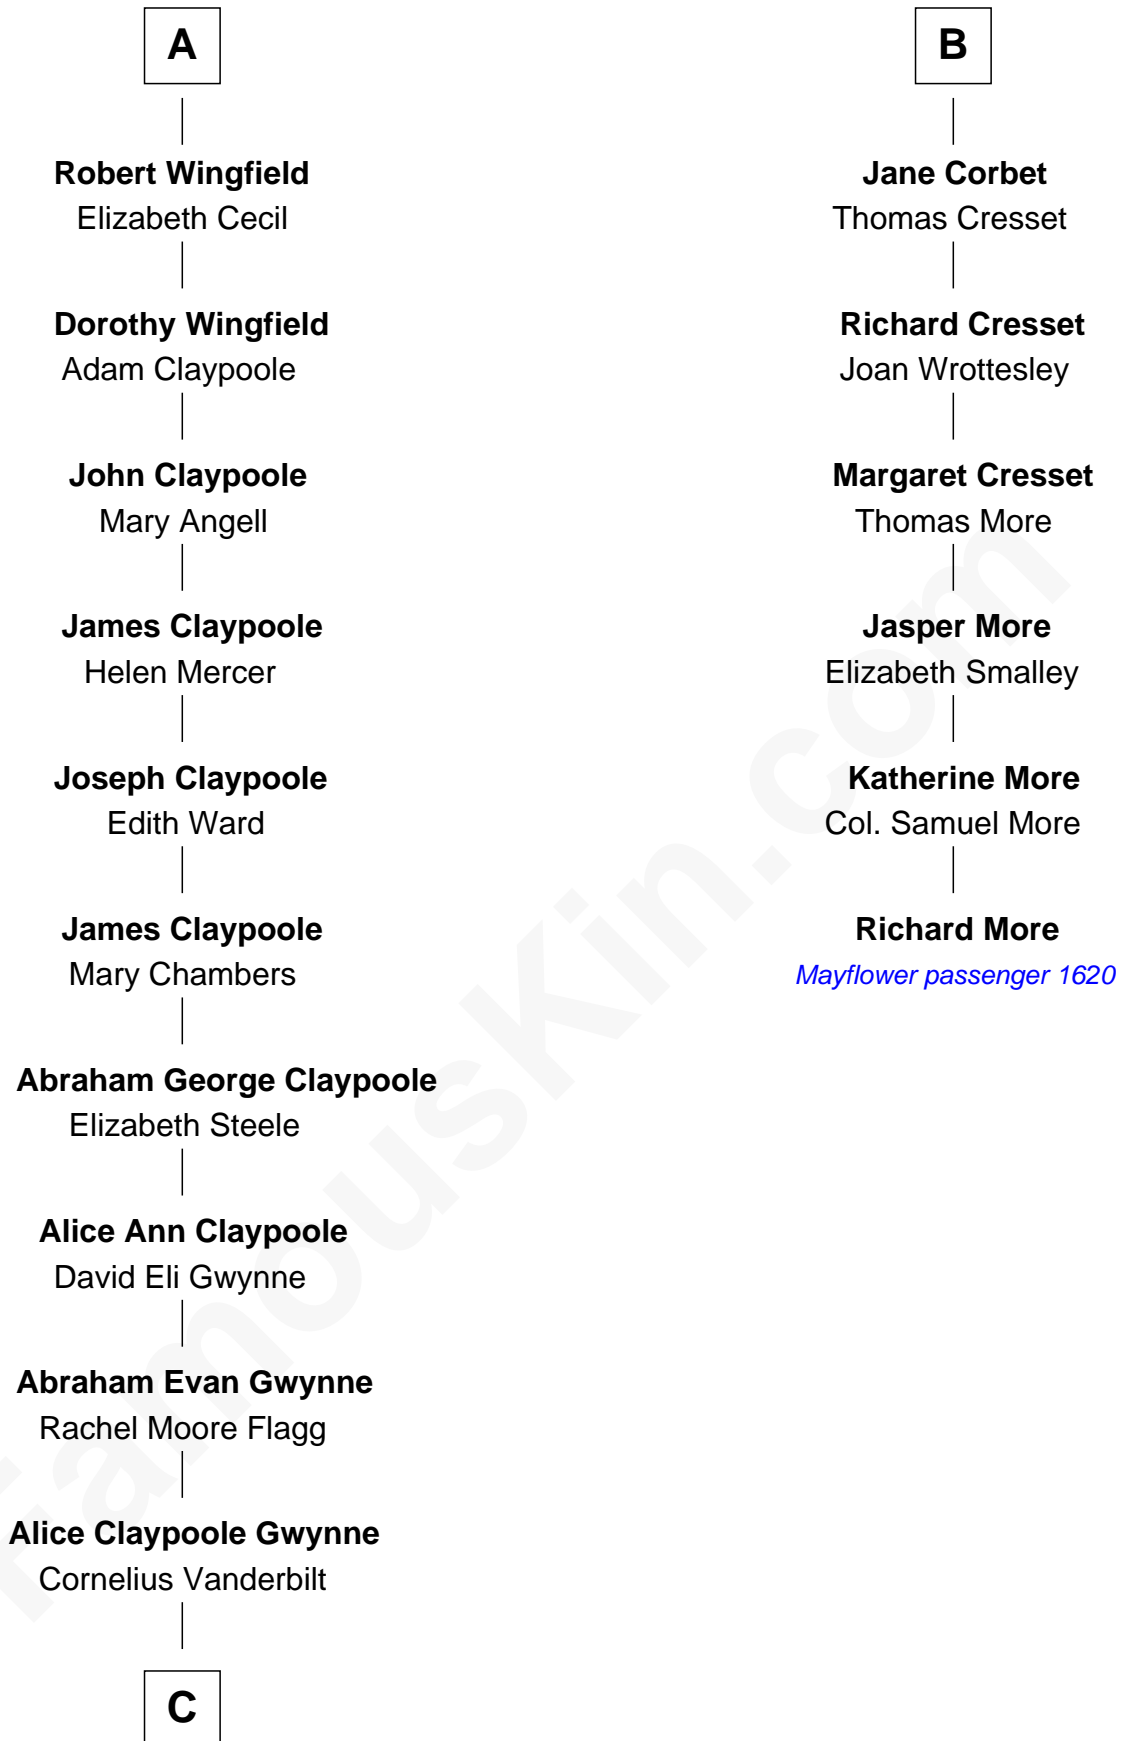

FamousKin.com
Relationship Chart of
Anderson Cooper
Television Journalist

12th cousin 7 times removed of

Richard More
(c1614 - c1696) Mayflower passenger 1620

C

—
Reginald Claypoole Vanderbilt

Gloria Maria Mercedes Morgan

—
Gloria Laura Morgan Vanderbilt

Wyatt Emory Cooper

—
Anderson Cooper

Television Journalist

FamousKin.com