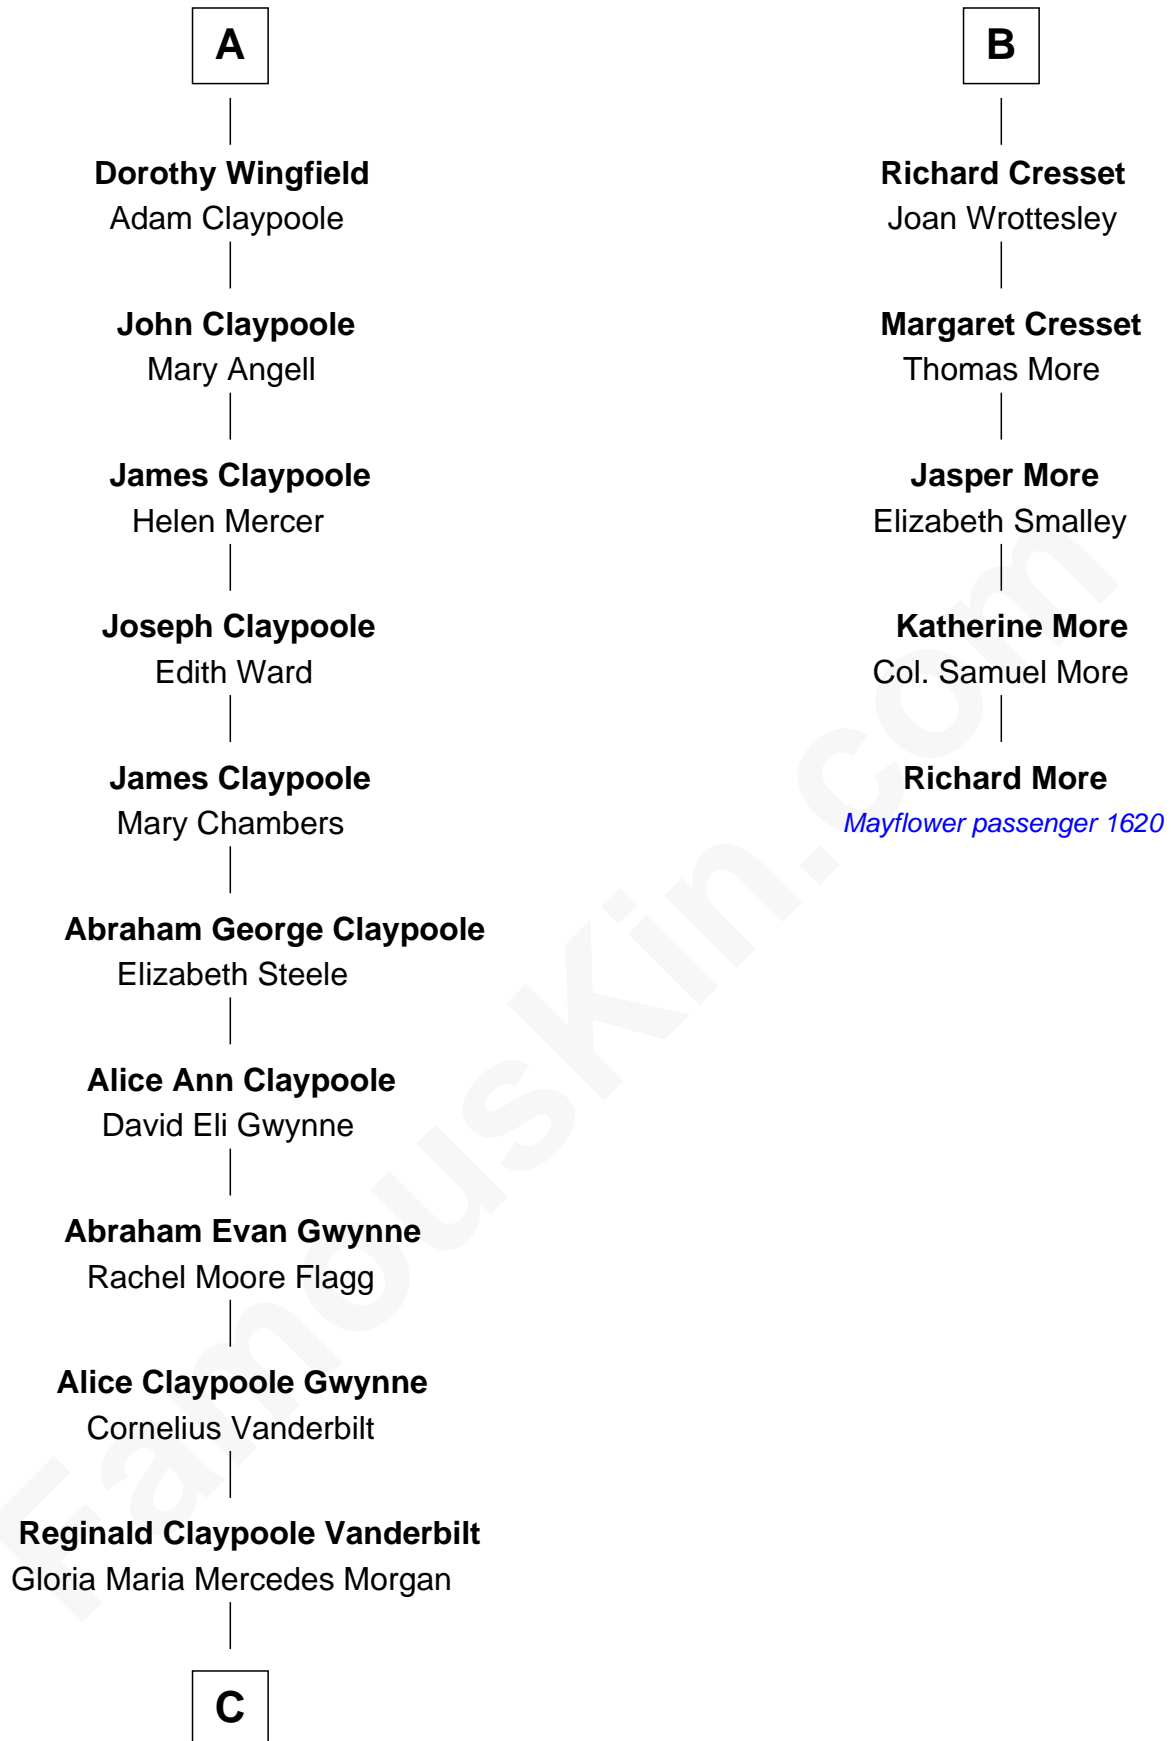

FamousKin.com Relationship Chart of

Anderson Cooper

Television Journalist

11th cousin 7 times removed of

Richard More

(c1614 - c1696) Mayflower passenger 1620

MAYFLOWER

Henry Plantagenet

Sir Robert Wingfield

Sir Henry Wingfield

Elizabeth Rookes

Robert Wingfield

Margery Quarles

Robert Wingfield

Elizabeth Cecil

A

Joan of Lancaster

John de Mowbray

John de Mowbray

Elizabeth de Segrave

Margaret Mowbray

Sir Reginald Lucy

Sir Walter Lucy

Eleanor L'Arcedeckne

Eleanor Lucy

Sir Thomas Hopton

Elizabeth Hopton

Sir Roger Corbet

Jane Corbet

Thomas Cresset

B

|
Gloria Laura Morgan Vanderbilt