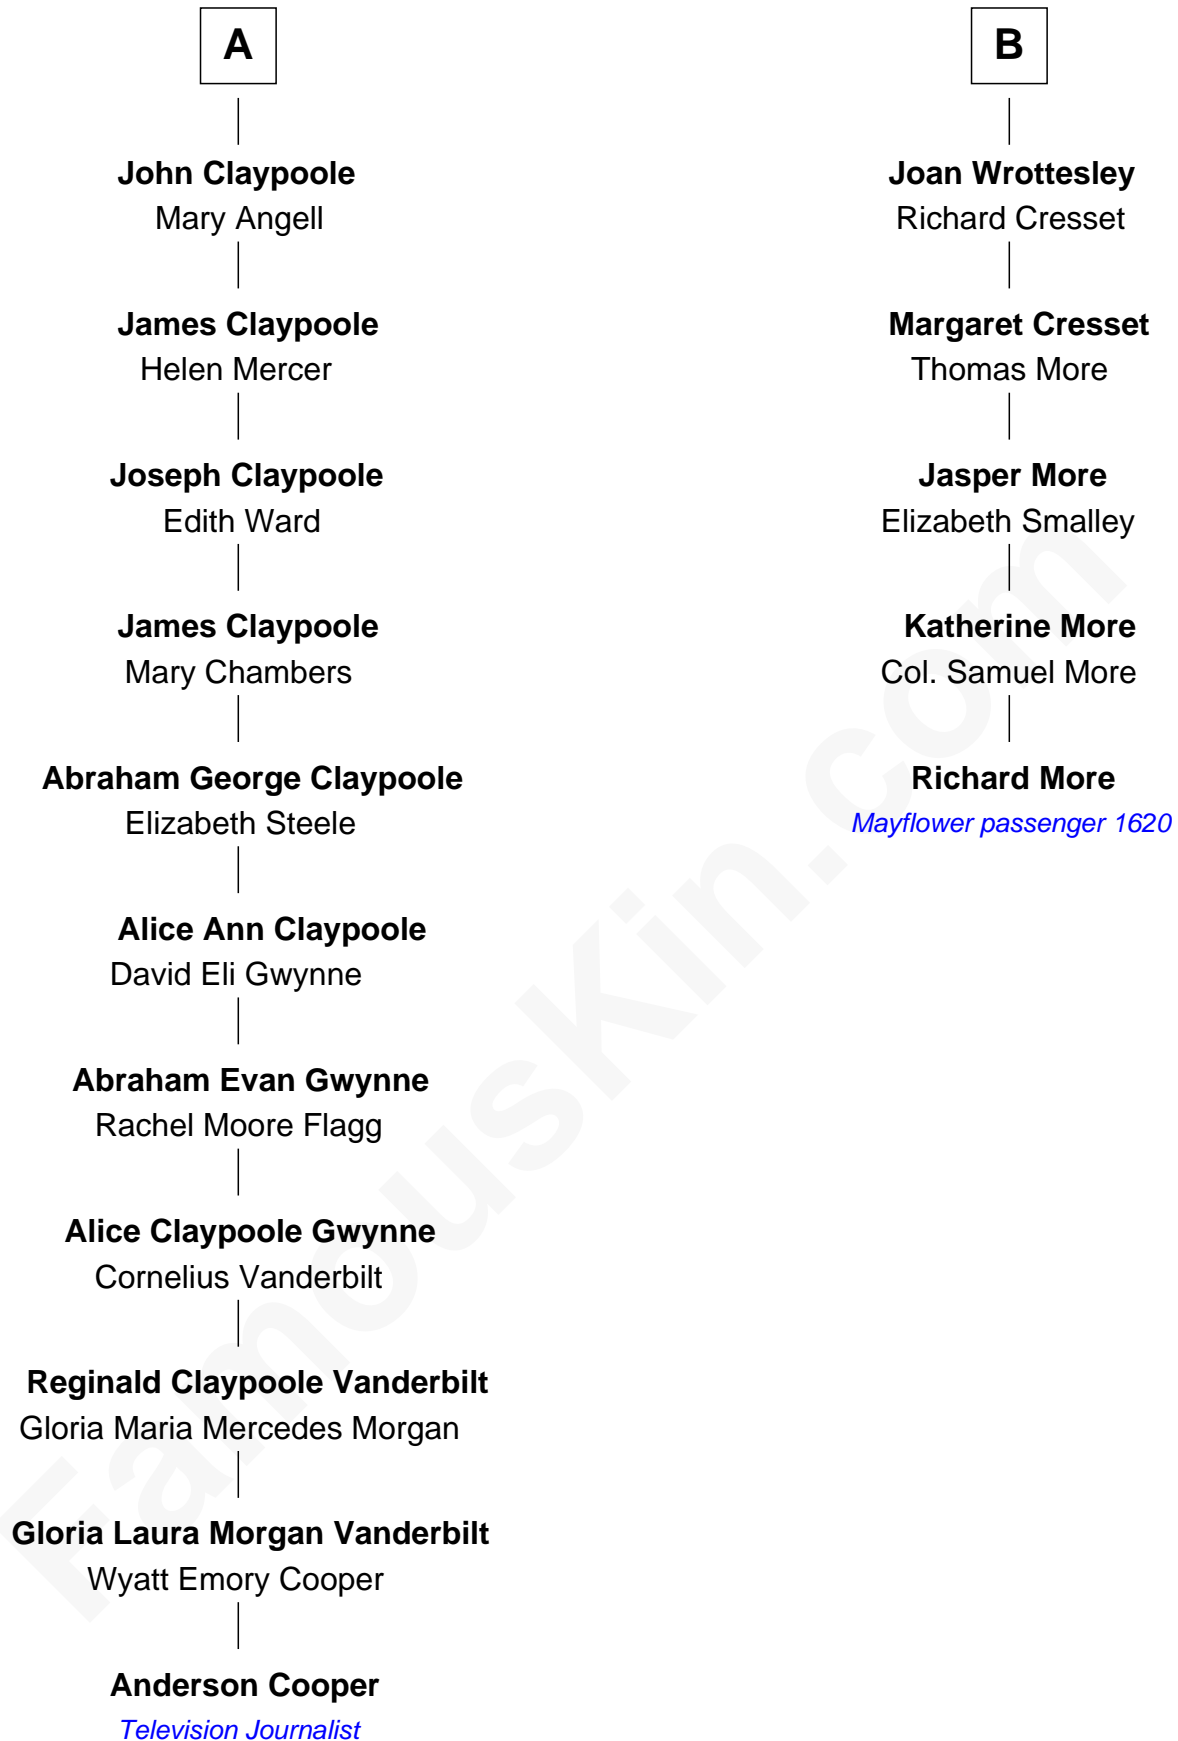

## Relationship Chart of

### Anderson Cooper

Television Journalist

11th cousin 6 times removed of

**Richard More**  
(c1614 - c1696) Mayflower passenger 1620

Anderson Cooper photo by [Tulane Public Relations](#) [\(CC BY 2.0\)](#)