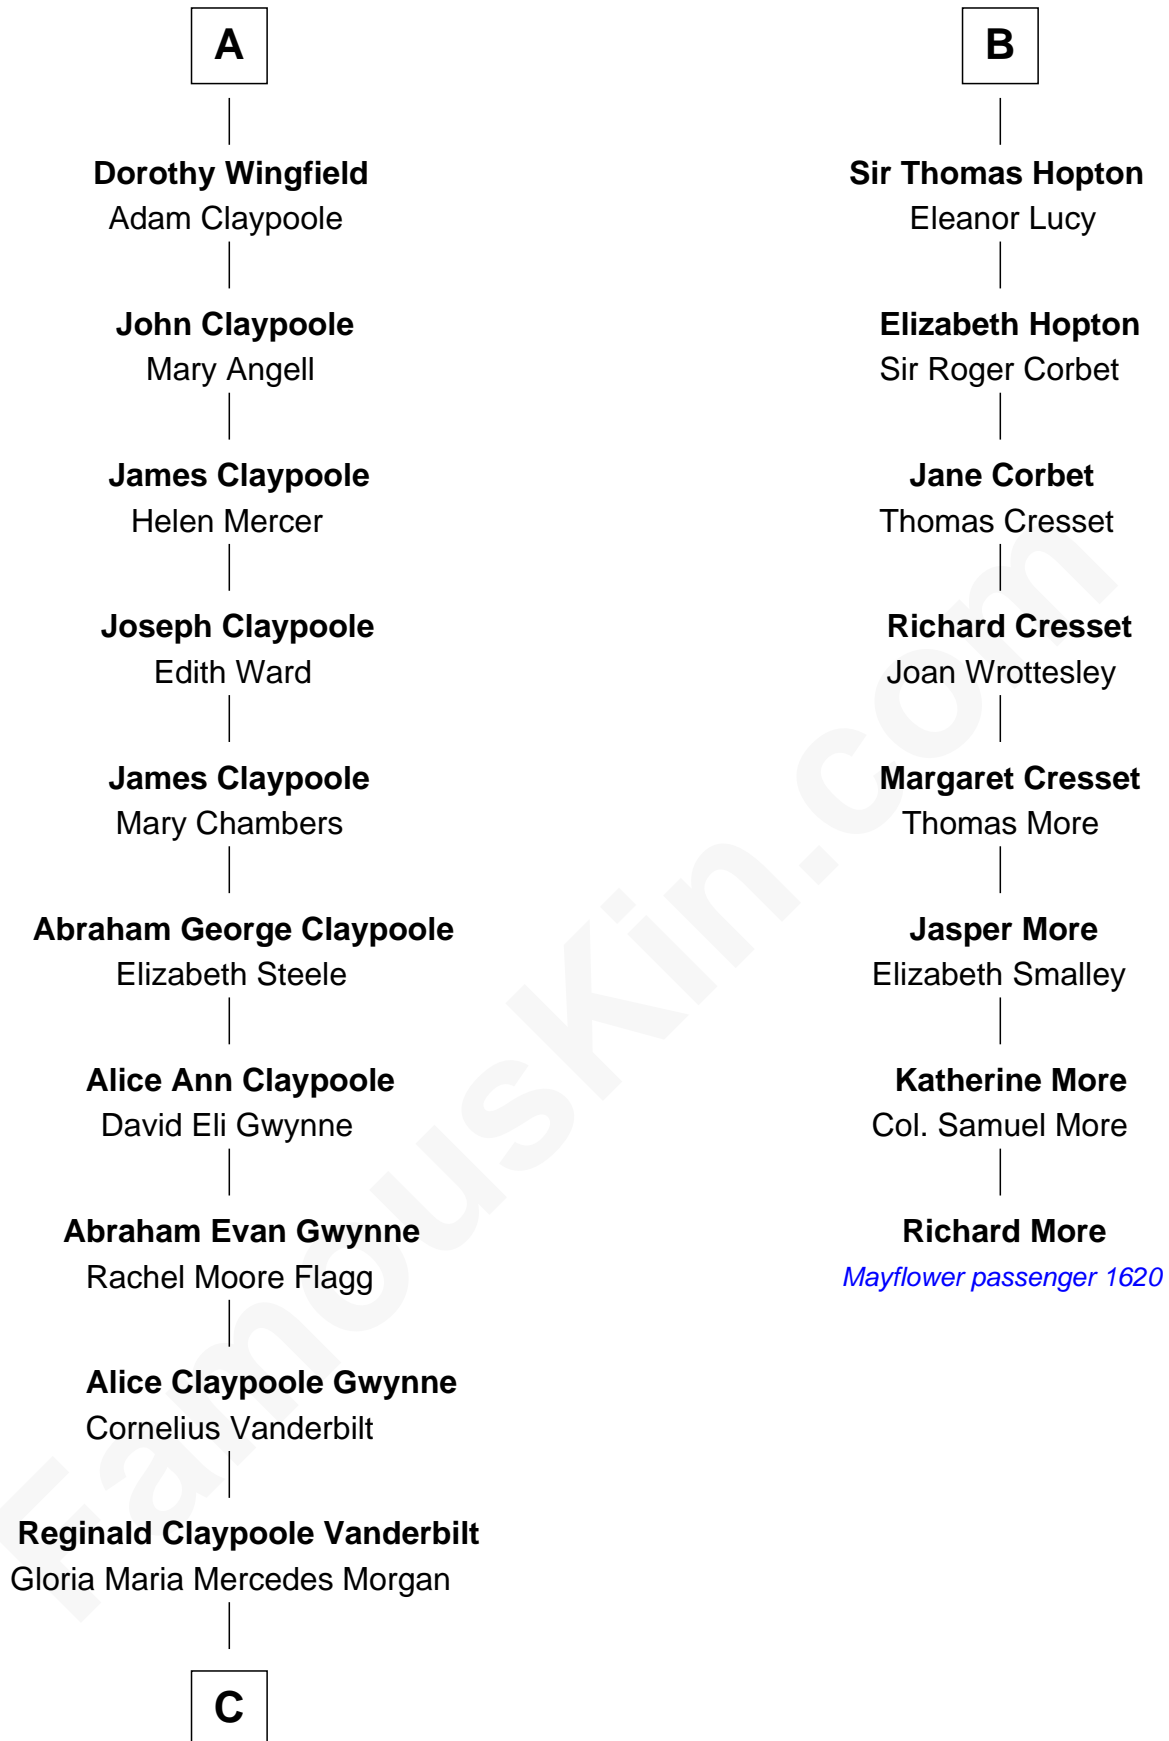

# FamousKin.com Relationship Chart of

**Anderson Cooper**

*Television Journalist*

14th cousin 4 times removed of

**Richard More**

*(c1614 - c1696) Mayflower passenger 1620*

**MAYFLOWER**

**Humphrey de Bohun**

Elizabeth Plantagenet

**Sir William de Bohun**  
Elizabeth de Badlesmere

**Elizabeth de Bohun**  
Sir Richard Fitzalan

**Elizabeth Fitzalan**  
Sir Robert Goushill

**Elizabeth Goushill**  
Sir Robert Wingfield

**Sir Henry Wingfield**  
Elizabeth Rookes

**Robert Wingfield**  
Margery Quarles

**Robert Wingfield**  
Elizabeth Cecil

**A**

**Eleanor de Bohun**  
Sir James le Boteler

**Pernel le Boteler**  
Sir Gilbert Talbot

**Elizabeth Talbot**  
Sir Henry de Grey

**Richard Grey**  
Blanche de la Vache

**Alice Grey**  
Sir William Burley

**Elizabeth Burley**  
Sir John Hopton

**Sir Walter Hopton**  
Joan Mortimer

**B**

**C**

|  
**Gloria Laura Morgan Vanderbilt**