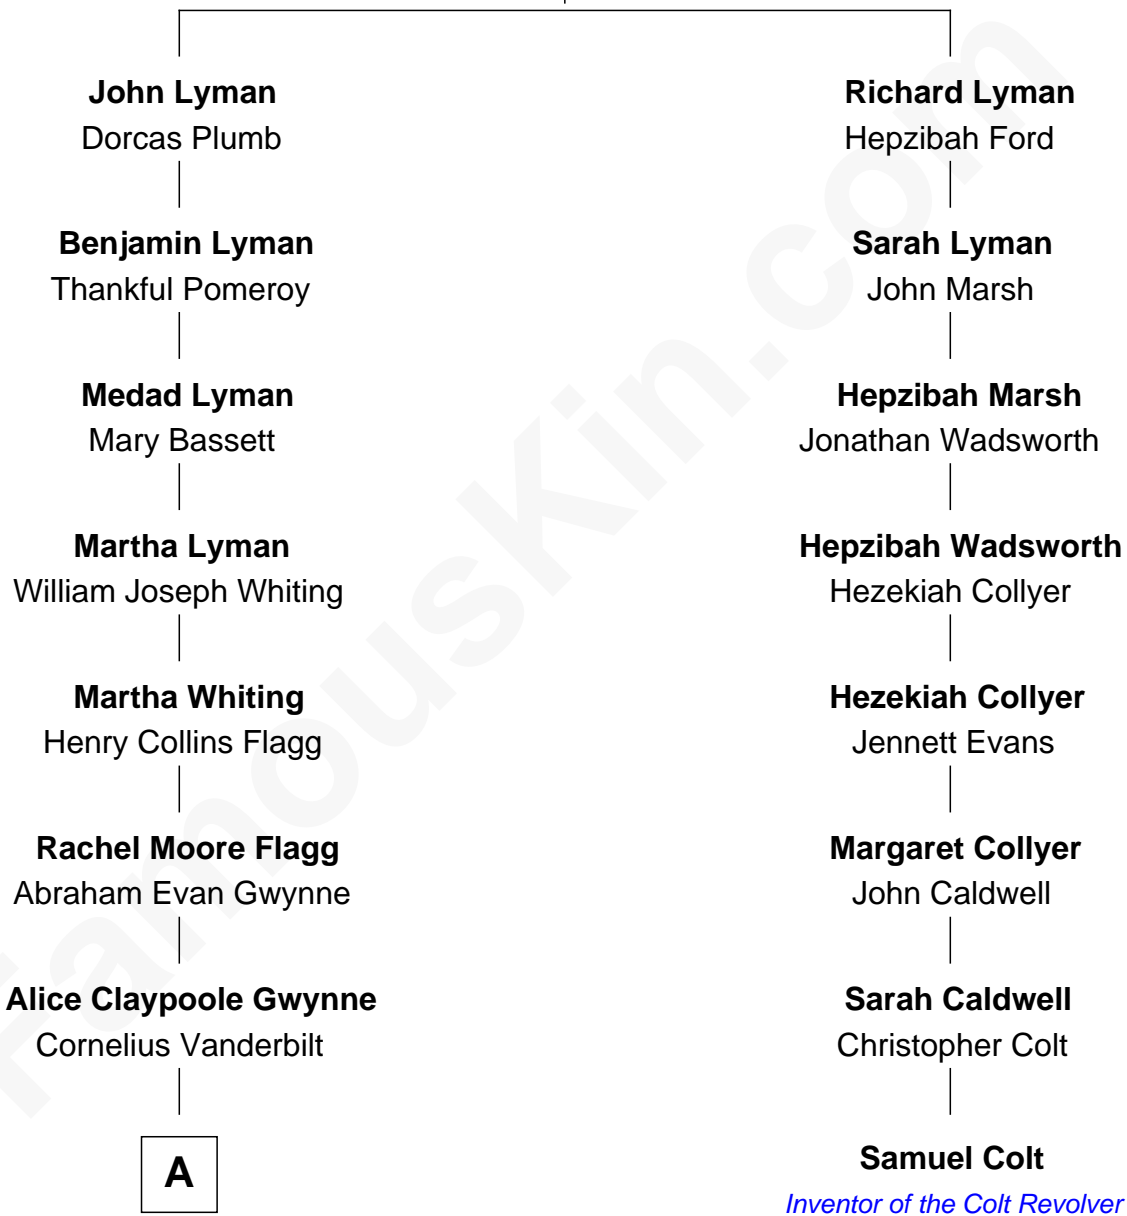

**FamousKin.com**  
**Relationship Chart of**  
**Anderson Cooper**  
*Television Journalist*

7th cousin 2 times removed of  
**Samuel Colt**  
*Inventor of the Colt Revolver*

**Richard Lyman**  
 Sarah - - - - -

**A**

—  
**Reginald Claypoole Vanderbilt**

Gloria Maria Mercedes Morgan

—  
**Gloria Laura Morgan Vanderbilt**

Wyatt Emory Cooper

—  
**Anderson Cooper**

*Television Journalist*

FamousKin.com