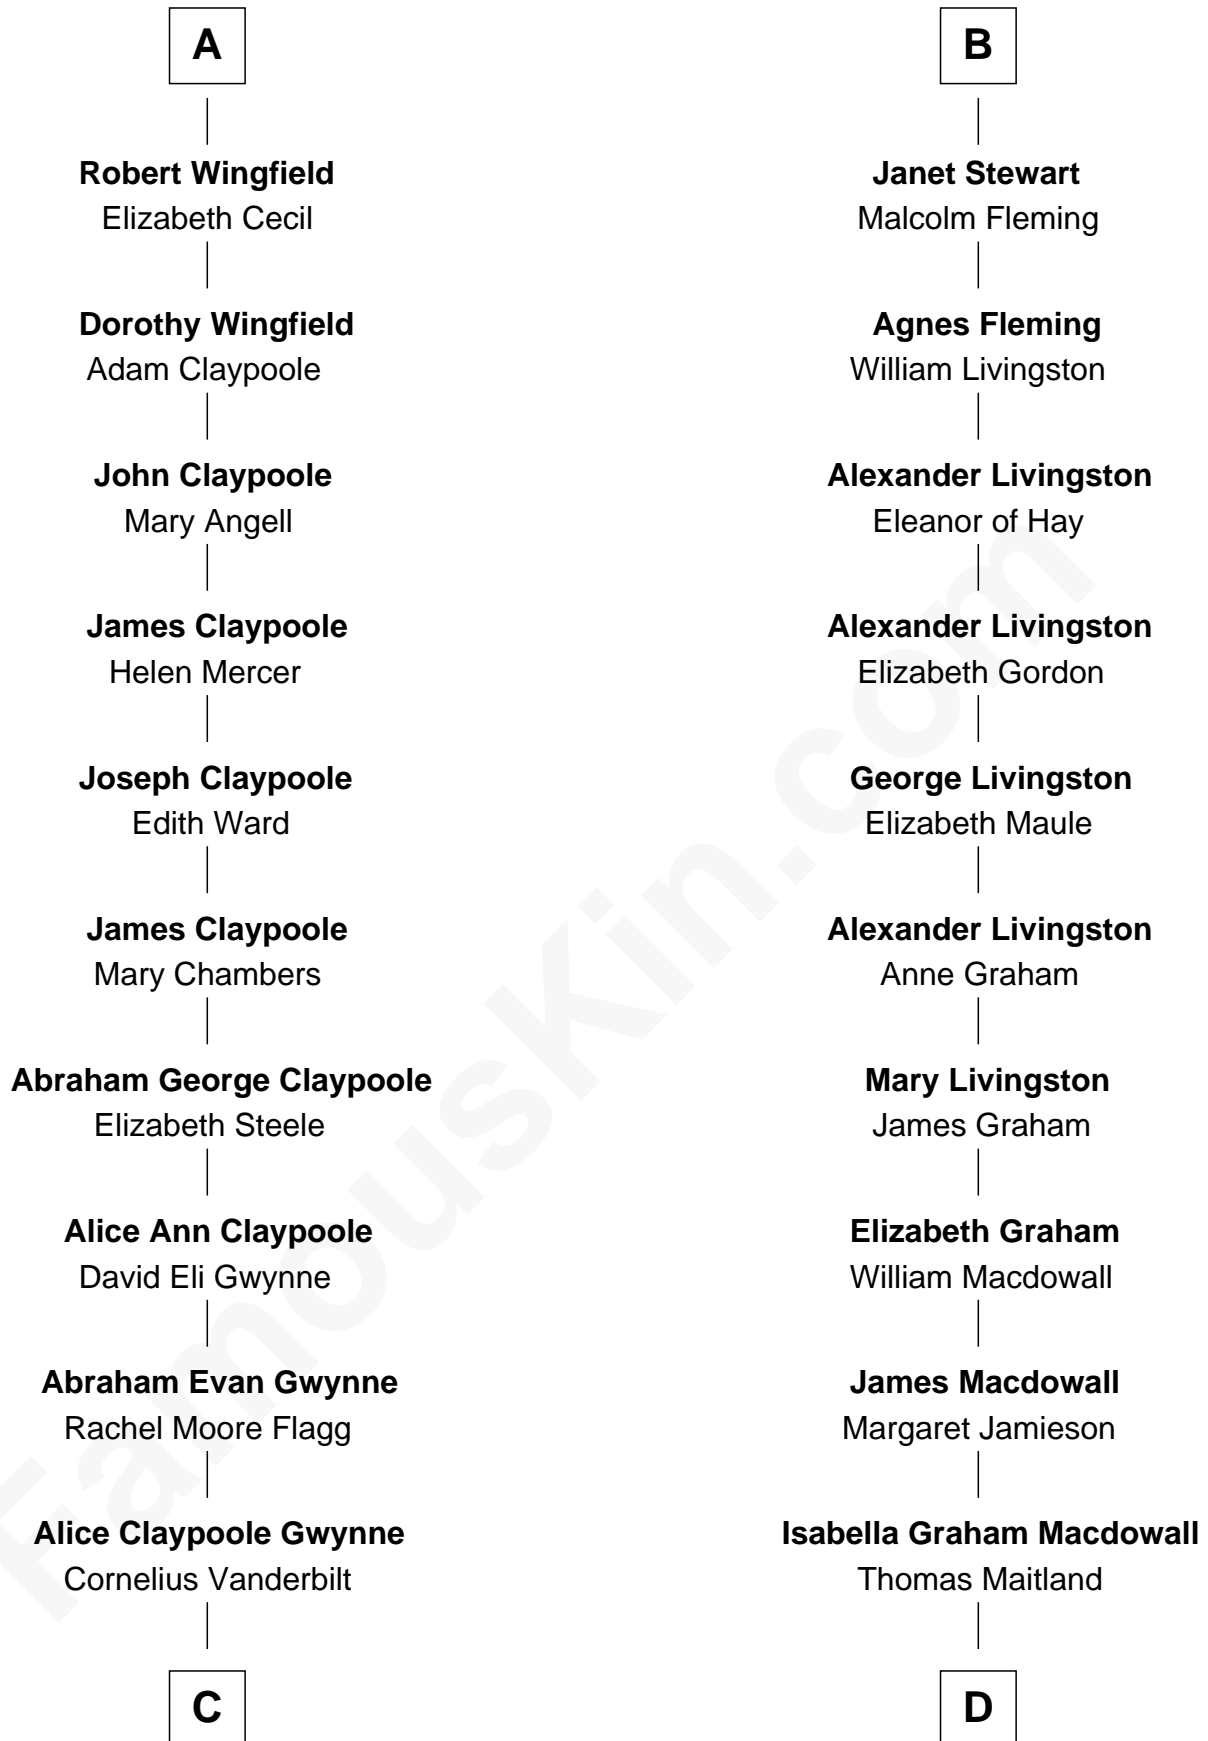

FamousKin.com

Relationship Chart of

Anderson Cooper

Television Journalist

19th cousin 2 times removed of

Howard Dean
79th Governor of Vermont

C

Reginald Claypoole Vanderbilt

Gloria Maria Mercedes Morgan

Gloria Laura Morgan Vanderbilt

Wyatt Emory Cooper

Anderson Cooper

Television Journalist

D

James William Maitland

Agnes Jane O'Reilly