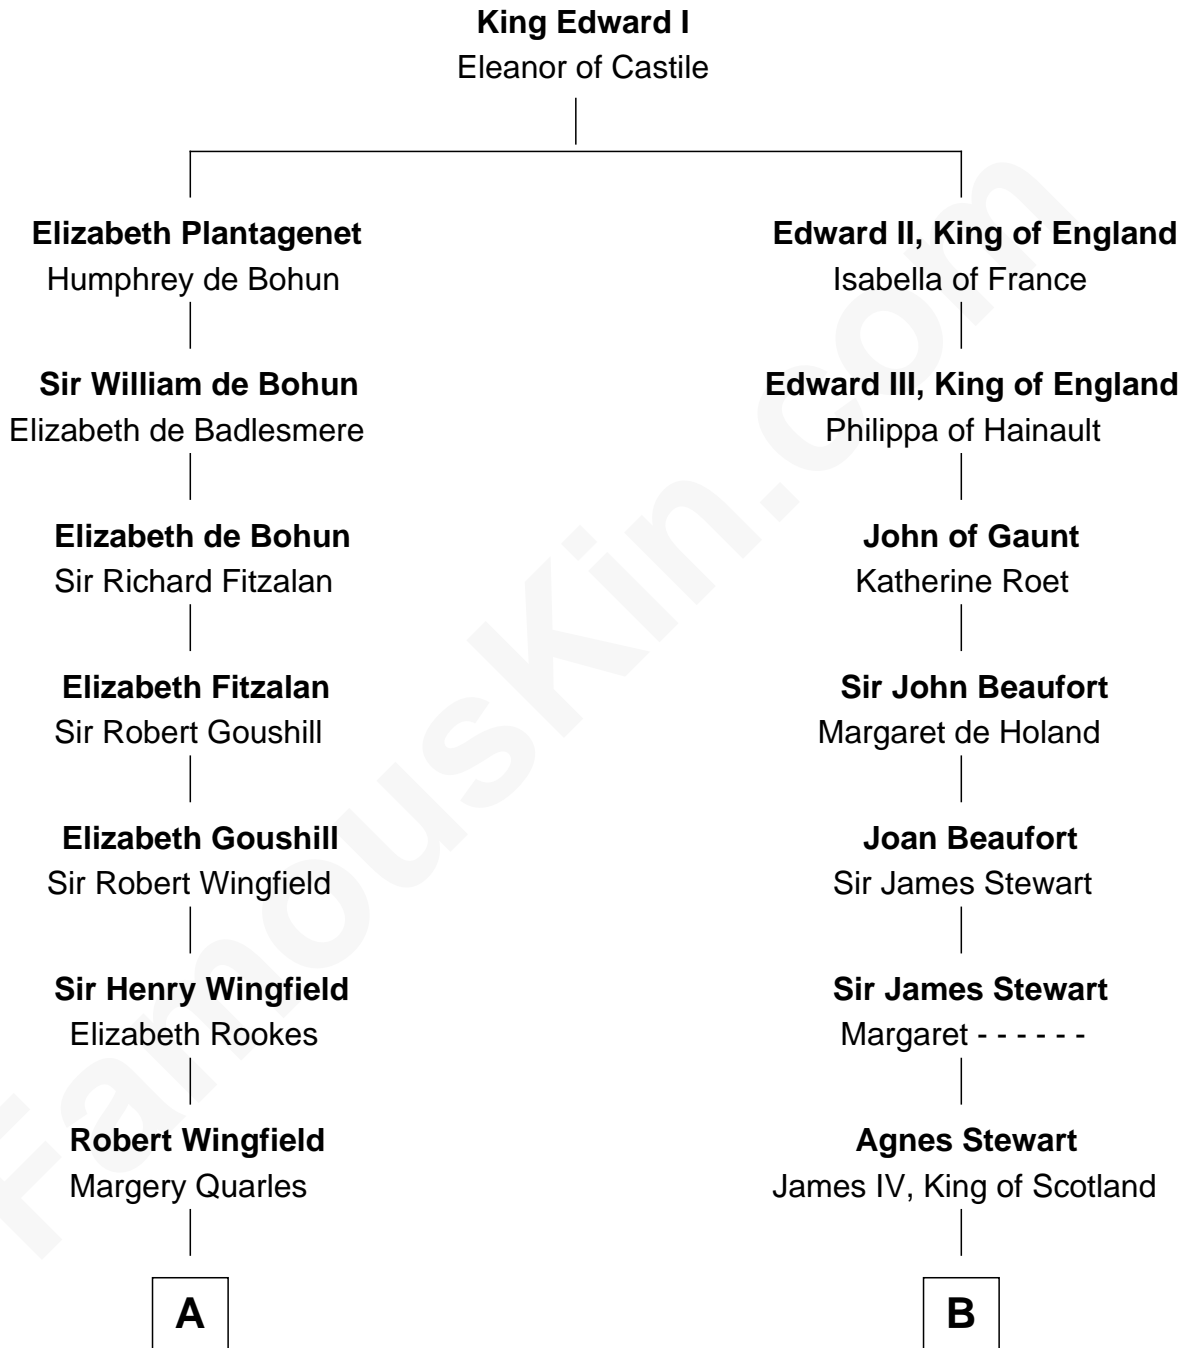

FamousKin.com

Relationship Chart of

Anderson Cooper

Television Journalist

19th cousin 2 times removed of

Howard Dean
79th Governor of Vermont

C

Reginald Claypoole Vanderbilt

Gloria Maria Mercedes Morgan

Gloria Laura Morgan Vanderbilt

Wyatt Emory Cooper

Anderson Cooper

Television Journalist

D

James William Maitland

Agnes Jane O'Reilly