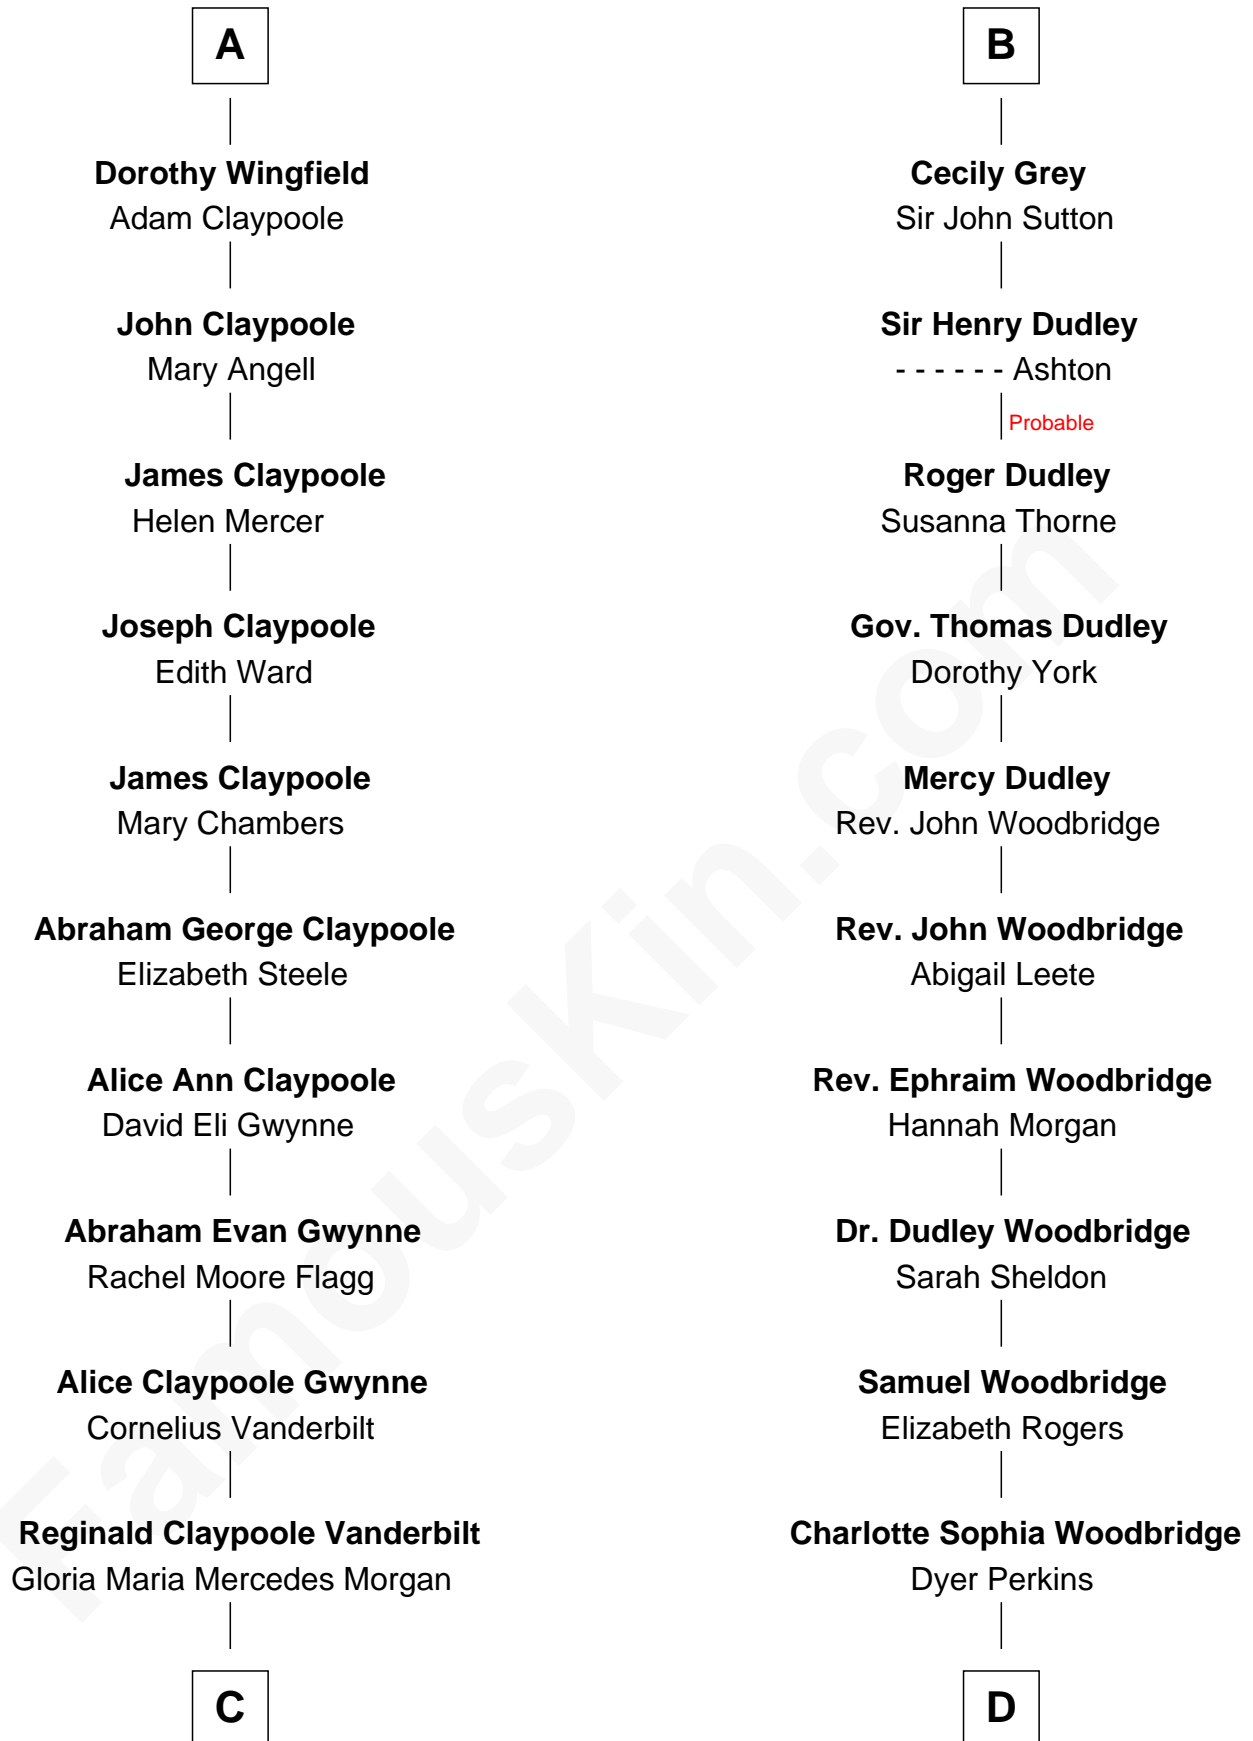

# FamousKin.com Relationship Chart of

**Anderson Cooper**  
*Television Journalist*

18th cousin 2 times removed of

**Humphrey Bogart**  
*Movie Actor*

**Bartholomew de Badlesmere**  
Margaret de Clare

**Elizabeth de Badlesmere**  
Sir William de Bohun

**Elizabeth de Bohun**  
Sir Richard Fitzalan

**Elizabeth Fitzalan**  
Sir Robert Goushill

**Elizabeth Goushill**  
Sir Robert Wingfield

**Sir Henry Wingfield**  
Elizabeth Rookes

**Robert Wingfield**  
Margery Quarles

**Robert Wingfield**  
Elizabeth Cecil

**A**

**Margery de Badlesmere**  
Sir William de Ros

**Thomas de Ros**  
Beatrice de Stafford

**Margaret de Ros**  
Sir Reynold Grey

**Margaret Grey**  
Sir William Bonville

**William Bonville**  
Elizabeth Harington

**William Bonville**  
Katherine Neville

**Cecily Bonville**  
Thomas Grey

**B**

**C**

**Gloria Laura Morgan Vanderbilt**

Wyatt Emory Cooper

**Anderson Cooper**