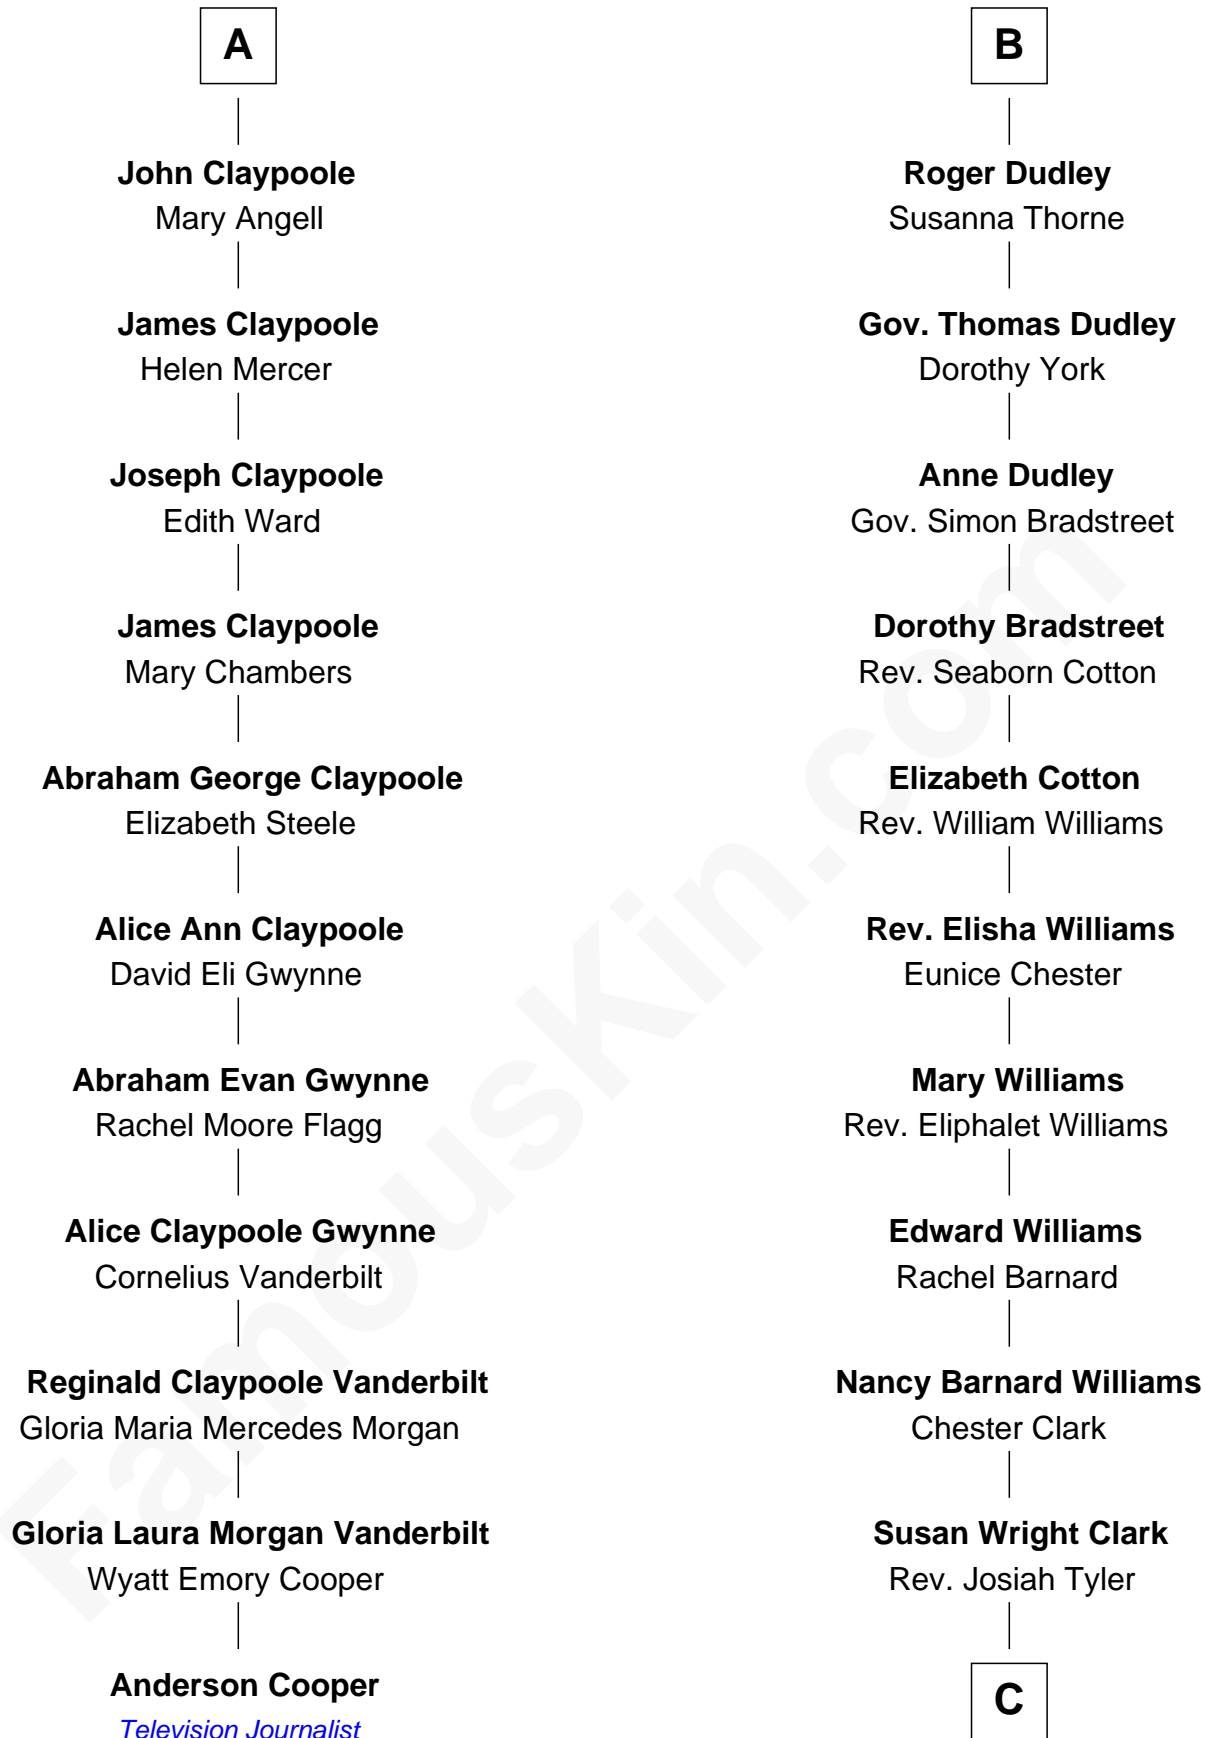

**FamousKin.com**  
**Relationship Chart of**  
**Anderson Cooper**  
*Television Journalist*

17th cousin 4 times removed of

**Kate Upton**  
*Sports Illustrated Swimsuit Cover Model*

**C**

**William Chester Tyler**

Laura Leland Brooks

**Margaret Hastings Tyler**

Charles Henry Vial

**Elizabeth Brooks Vial**

Stephen Edward Upton

**Jefferson Matthew Upton**

Shelley Fawn Davis

**Kate Upton**