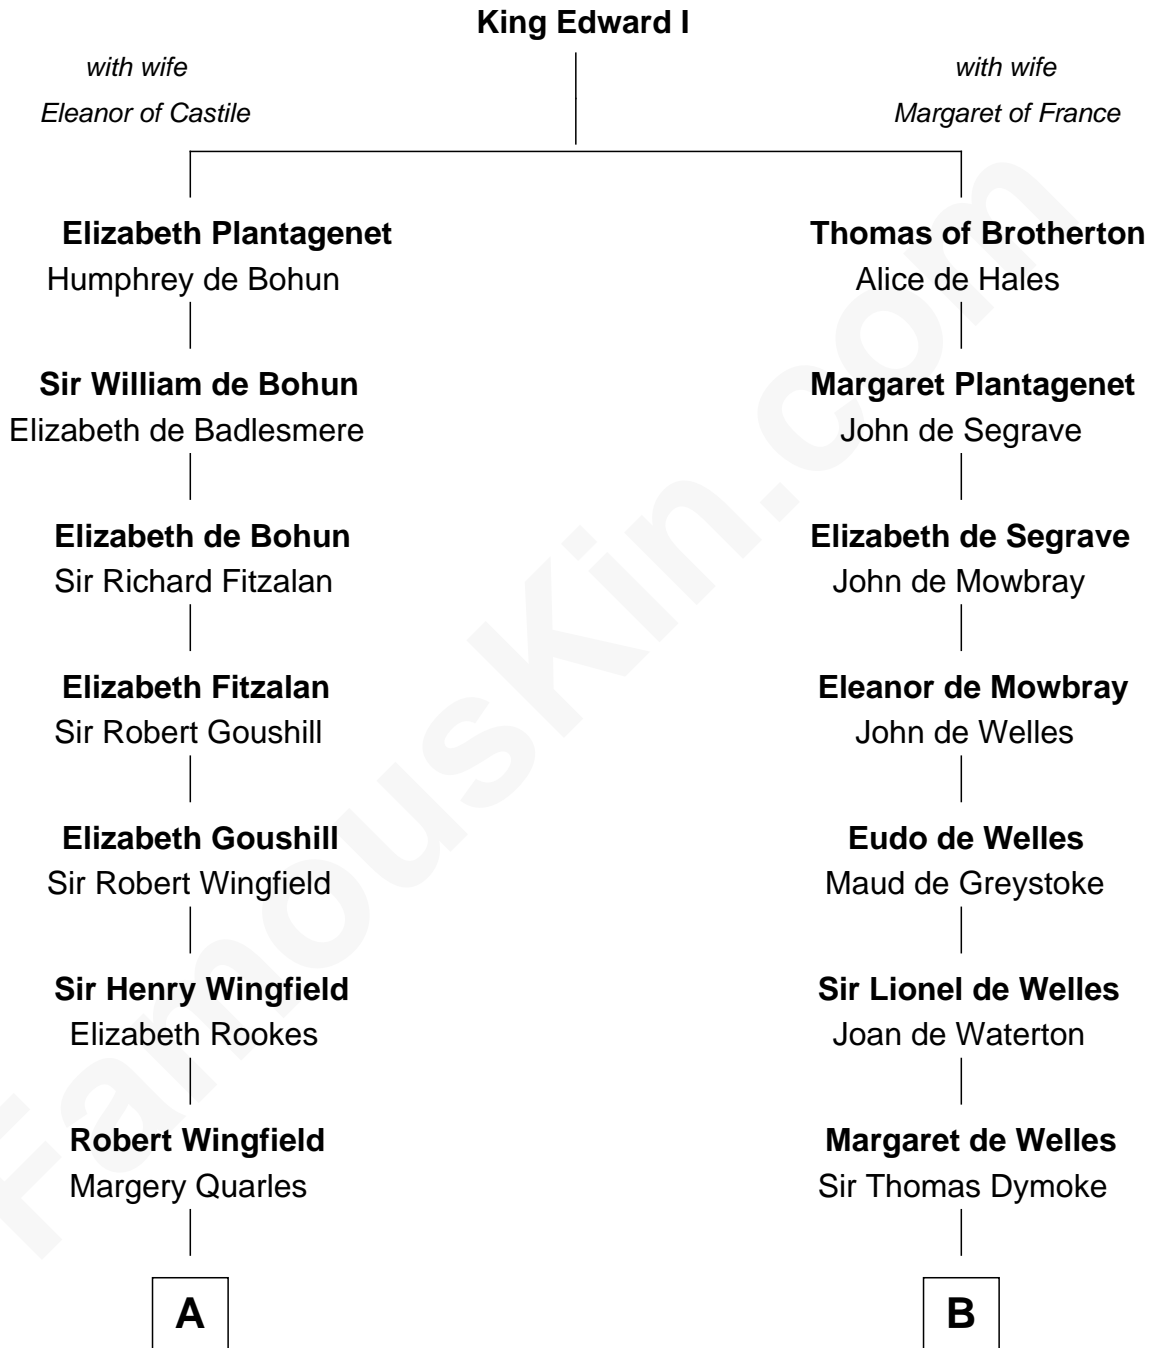

FamousKin.com
Relationship Chart of
Anderson Cooper
Television Journalist

19th cousin 2 times removed of
Ray Bradbury
Author of The Martian Chronicles

C

Reginald Claypoole Vanderbilt

Gloria Maria Mercedes Morgan

Gloria Laura Morgan Vanderbilt

Wyatt Emory Cooper

Anderson Cooper

Television Journalist

D

Samuel Bradbury

Frances Mary Rohead

Samuel Irving Bradbury